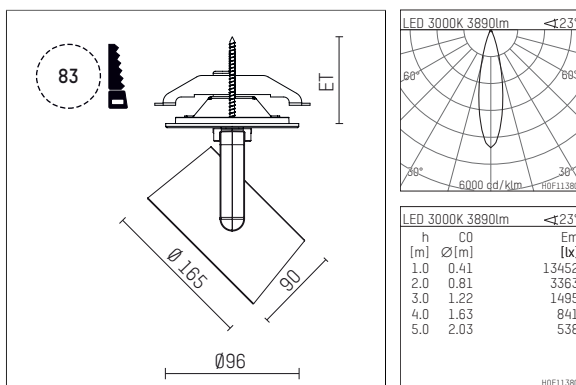

11654313 721-PA | black

lo.nely 4
spotlight
LED | 55 W 3000 K

- spotlight lo.nely 4
- with recessed mounting plate
- for recessed installation into wall or ceiling
- passive thermo management
- with LED 4400 lm
- colour temperature: 3000 K
- colour rendering index: CRI >90
- L90 / B10 (50.000h)
- SDCM < 2
- net luminous flux: 3890 lm
- total load: 55 W
- luminous efficacy: 70,7 lm/W
- medium
- beam angle: 25 °
- with external LED power unit, electronic, 220-240 V, 0/50/60 Hz
- power supply: supply cord with plug connection 2x5x2,5 mm², length: 360 mm
- suitable for through wiring
- housing of die cast aluminium
- safety glass, clear
- ceiling plate of die cast aluminium
- color-, protection- and conversion-filters are available as accessory
- diameter: 96 mm, recessing diameter: 83 mm
- recessing depth: 115 mm, ceiling thickness: 1-45 mm
- rotatable 360°, 95° tiltable (can be fixed)
- weight: 2,25 kg
- protection rating: IP20
- protection class I
- 5 years Hoffmeister warranty
- Made in Germany
- maximum ambient temperature: 35 ° C
- certificates: manufactured according to DIN VDE 0711 / EN 60598, CE
- colour: black
- 11654313 721-PA

Additional optional accessory components

description accessory general	dimensions in mm	item number	pic.-No.
honeycomb louver für Strahler lo.nely Größe 4		116 578 00 000	01
sculpture lens for spotlights lo.nely size 4	Ø: 146,5	116 571 00 000	02
soft.shape lens for spotlights lo.nely size 4	Ø: 146,5	116 570 00 000	03
soft.spot lens for spotlights lo.nely size 4	Ø: 146,5	116 574 00 000	03
prismatic glass for spotlights lo.nely size 4	Ø: 146,5	116 573 00 000	04
wide flood structured glas for spotlights lo.nely size 4	Ø: 146,5	116 572 00 000	02