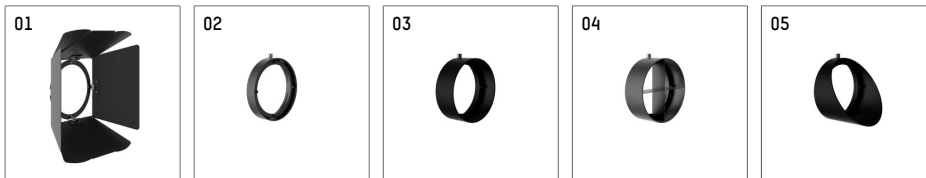

116 543 13 721 | black

lo.nely 4
spotlight
LED | 55 W 3000 K

- spotlight lo.nely 4
- with 3 circuit universal adapter
- for Hoffmeister control.x tracks
- circuit selection is possible while adapter is inserted into the track
- passive thermo management
- with LED 4400 lm
- colour temperature: 3000 K
- colour rendering index: CRI >90
- L90 / B10 (50.000h)
- SDCM < 2
- net luminous flux: 3890 lm
- total load: 55 W
- luminous efficacy: 70,7 lm/W
- medium
- beam angle: 25 °
- LED power unit integrated in adapter, electronic (POTI), 220-240 V, 0/50/60 Hz
- amplitude dimming
- adapter with integrated potentiometer
- dimming range: 100-1 %
- housing of die cast aluminium
- adapter of fibreglass reinforced thermoplastic
- safety glass, clear
- color-, protection- and conversion-filters are available as accessory
- length: 246 mm, width: 93 mm, height: 232 mm
- rotatable 360°, 95° tilttable (can be fixed)
- weight: 2,15 kg
- protection rating: IP20
- protection class I
- 5 years Hoffmeister warranty
- Made in Germany
- maximum ambient temperature: 35 ° C
- certificates: manufactured according to DIN VDE 0711 / EN 60598, CE
- colour: black
- 116 543 13 721

- Overview of accessories on the following page / s

116 543 13 721
accessory

Optional accessories

description accessory general	dimensions in mm	item number	pic.-No.
antiglare flaps, 8-leaf barn door with connection ring 11656000721 (black) for spotlights lo.nely size 4		116 564 00 721	01
connection ring suitable for attachment of accessories for spotlights lo.nely size 4		116 560 00 721	02
tube screen suitable for attachment of accessories for spotlights lo.nely size 4		116 561 00 721	03
connection tube with cross louver suitable for attachment of accessories for spotlights lo.nely size 4		116 562 00 721	04
visor suitable for attachment of accessories for spotlights lo.nely size 4		116 563 00 721	05