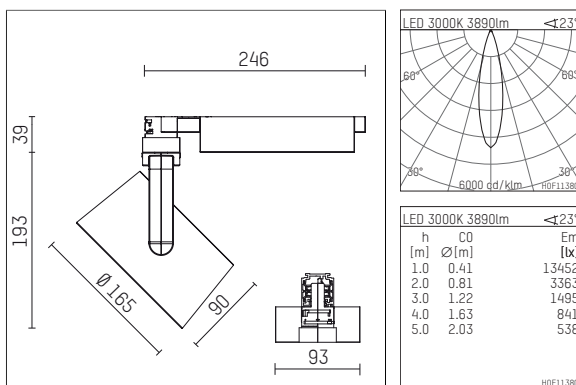

116 543 13 721 | black

lo.nely 4
spotlight
LED | 55 W 3000 K

- spotlight lo.nely 4
- with 3 circuit universal adapter
- for Hoffmeister control.x tracks
- circuit selection is possible while adapter is inserted into the track
- passive thermo management
- with LED 4400 lm
- colour temperature: 3000 K
- colour rendering index: CRI >90
- L90 / B10 (50.000h)
- SDCM < 2
- net luminous flux: 3890 lm
- total load: 55 W
- luminous efficacy: 70,7 lm/W
- medium
- beam angle: 25 °
- LED power unit integrated in adapter, electronic (POTI), 220-240 V, 0/50/60 Hz
- amplitude dimming
- adapter with integrated potentiometer
- dimming range: 100-1 %
- housing of die cast aluminium
- adapter of fibreglass reinforced thermoplastic
- safety glass, clear
- color-, protection- and conversion-filters are available as accessory
- length: 246 mm, width: 93 mm, height: 232 mm
- rotatable 360°, 95° tilttable (can be fixed)
- weight: 2,15 kg
- protection rating: IP20
- protection class I
- 5 years Hoffmeister warranty
- Made in Germany
- maximum ambient temperature: 35 ° C
- certificates: manufactured according to DIN VDE 0711 / EN 60598, CE
- colour: black
- 116 543 13 721

Additional optional accessory components

description accessory general	dimensions in mm	item number	pic.-No.
honeycomb louver für Strahler lo.nely Größe 4		116 578 00 000	01
sculpture lens for spotlights lo.nely size 4	Ø: 146,5	116 571 00 000	02
soft.shape lens for spotlights lo.nely size 4	Ø: 146,5	116 570 00 000	03
soft.spot lens for spotlights lo.nely size 4	Ø: 146,5	116 574 00 000	03
prismatic glass for spotlights lo.nely size 4	Ø: 146,5	116 573 00 000	04
wide flood structured glas for spotlights lo.nely size 4	Ø: 146,5	116 572 00 000	02