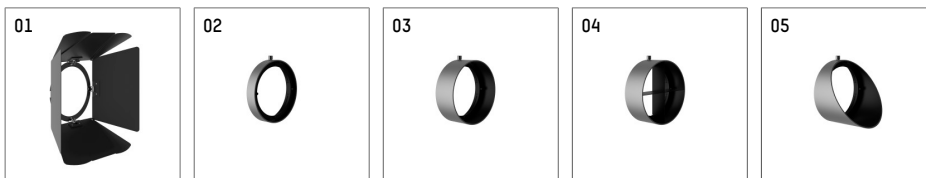

11654313 906-PA | silver

lo.nely 4
spotlight
LED | 55 W 3000 K

- spotlight lo.nely 4
- with recessed mounting plate
- for recessed installation into wall or ceiling
- passive thermo management
- with LED 4400 lm
- colour temperature: 3000 K
- colour rendering index: CRI >90
- L90 / B10 (50.000h)
- SDCM < 2
- net luminous flux: 3890 lm
- total load: 55 W
- luminous efficacy: 70,7 lm/W
- medium
- beam angle: 25 °
- with external LED power unit, electronic, 220-240 V, 0/50/60 Hz
- power supply: supply cord with plug connection 2x5x2,5 mm², length: 360 mm
- suitable for through wiring
- housing of die cast aluminium
- safety glass, clear
- ceiling plate of die cast aluminium
- color-, protection- and conversion-filters are available as accessory
- diameter: 96 mm, recessing diameter: 83 mm
- recessing depth: 115 mm, ceiling thickness: 1-45 mm
- rotatable 360°, 95° tiltable (can be fixed)
- weight: 2,25 kg
- protection rating: IP20
- protection class I
- 5 years Hoffmeister warranty
- Made in Germany
- maximum ambient temperature: 35 ° C
- certificates: manufactured according to DIN VDE 0711 / EN 60598, CE
- colour: silver
- 11654313 906-PA

- Overview of accessories on the following page / s

11654313 906-PA
accessory

Optional accessories

| description accessory general | dimensions in mm | item number | pic.-No. |
|--|------------------|----------------|----------|
| antiglare flaps, 8-leaf barn door with connection ring 11656000721 (black) for spotlights lo.nely size 4 | | 116 564 00 721 | 01 |
| connection ring suitable for attachment of accessories for spotlights lo.nely size 4 | | 116 560 00 906 | 02 |
| tube screen suitable for attachment of accessories for spotlights lo.nely size 4 | | 116 561 00 906 | 03 |
| connection tube with cross louver suitable for attachment of accessories for spotlights lo.nely size 4 | | 116 562 00 906 | 04 |
| visor suitable for attachment of accessories for spotlights lo.nely size 4 | | 116 563 00 906 | 05 |