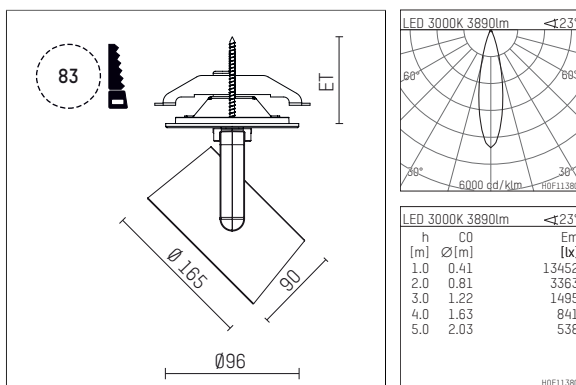

11654313 906-PA | silver

lo.nely 4
spotlight
LED | 55 W 3000 K

- spotlight lo.nely 4
- with recessed mounting plate
- for recessed installation into wall or ceiling
- passive thermo management
- with LED 4400 lm
- colour temperature: 3000 K
- colour rendering index: CRI >90
- L90 / B10 (50.000h)
- SDCM < 2
- net luminous flux: 3890 lm
- total load: 55 W
- luminous efficacy: 70,7 lm/W
- medium
- beam angle: 25 °
- with external LED power unit, electronic, 220-240 V, 0/50/60 Hz
- power supply: supply cord with plug connection 2x5x2,5 mm², length: 360 mm
- suitable for through wiring
- housing of die cast aluminium
- safety glass, clear
- ceiling plate of die cast aluminium
- color-, protection- and conversion-filters are available as accessory
- diameter: 96 mm, recessing diameter: 83 mm
- recessing depth: 115 mm, ceiling thickness: 1-45 mm
- rotatable 360°, 95° tiltable (can be fixed)
- weight: 2,25 kg
- protection rating: IP20
- protection class I
- 5 years Hoffmeister warranty
- Made in Germany
- maximum ambient temperature: 35 ° C
- certificates: manufactured according to DIN VDE 0711 / EN 60598, CE
- colour: silver
- 11654313 906-PA

Additional optional accessory components

| description accessory general | dimensions in mm | item number | pic.-No. |
|---|------------------|----------------|----------|
| honeycomb louver für Strahler lo.nely Größe 4 | | 116 578 00 000 | 01 |
| sculpture lens for spotlights lo.nely size 4 | Ø: 146,5 | 116 571 00 000 | 02 |
| soft.shape lens for spotlights lo.nely size 4 | Ø: 146,5 | 116 570 00 000 | 03 |
| soft.spot lens for spotlights lo.nely size 4 | Ø: 146,5 | 116 574 00 000 | 03 |
| prismatic glass for spotlights lo.nely size 4 | Ø: 146,5 | 116 573 00 000 | 04 |
| wide flood structured glas for spotlights lo.nely size 4 | Ø: 146,5 | 116 572 00 000 | 02 |