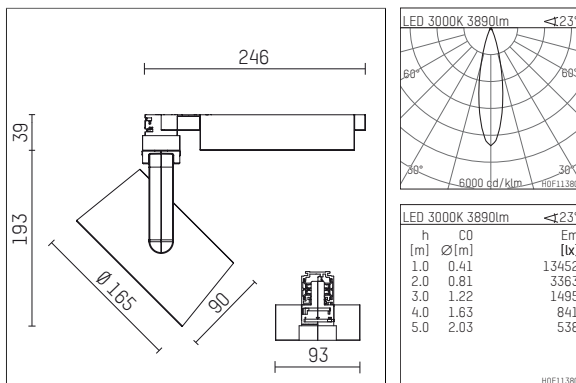

116 543 13 906 | silver

lo.nely 4
spotlight
LED | 55 W 3000 K

- spotlight lo.nely 4
- with 3 circuit universal adapter
- for Hoffmeister control.x tracks
- circuit selection is possible while adapter is inserted into the track
- passive thermo management
- with LED 4400 lm
- colour temperature: 3000 K
- colour rendering index: CRI >90
- L90 / B10 (50.000h)
- SDCM < 2
- net luminous flux: 3890 lm
- total load: 55 W
- luminous efficacy: 70,7 lm/W
- medium
- beam angle: 25 °
- LED power unit integrated in adapter, electronic (POTI), 220-240 V, 0/50/60 Hz
- amplitude dimming
- adapter with integrated potentiometer
- dimming range: 100-1 %
- housing of die cast aluminium
- adapter of fibreglass reinforced thermoplastic
- safety glass, clear
- color-, protection- and conversion-filters are available as accessory
- length: 246 mm, width: 93 mm, height: 232 mm
- rotatable 360°, 95° tilttable (can be fixed)
- weight: 2,15 kg
- protection rating: IP20
- protection class I
- 5 years Hoffmeister warranty
- Made in Germany
- maximum ambient temperature: 35 ° C
- certificates: manufactured according to DIN VDE 0711 / EN 60598, CE
- colour: silver
- 116 543 13 906

Additional optional accessory components

description accessory general	dimensions in mm	item number	pic.-No.
honeycomb louver für Strahler lo.nely Größe 4		116 578 00 000	01
sculpture lens for spotlights lo.nely size 4	Ø: 146,5	116 571 00 000	02
soft.shape lens for spotlights lo.nely size 4	Ø: 146,5	116 570 00 000	03
soft.spot lens for spotlights lo.nely size 4	Ø: 146,5	116 574 00 000	03
prismatic glass for spotlights lo.nely size 4	Ø: 146,5	116 573 00 000	04
wide flood structured glas for spotlights lo.nely size 4	Ø: 146,5	116 572 00 000	02