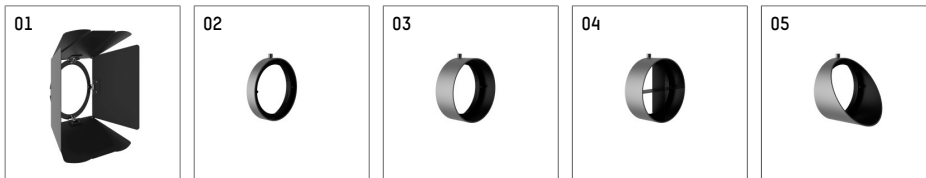

116 543 13 906 | silver

lo.nely 4
spotlight
LED | 55 W 3000 K

- spotlight lo.nely 4
- with 3 circuit universal adapter
- for Hoffmeister control.x tracks
- circuit selection is possible while adapter is inserted into the track
- passive thermo management
- with LED 4400 lm
- colour temperature: 3000 K
- colour rendering index: CRI >90
- L90 / B10 (50.000h)
- SDCM < 2
- net luminous flux: 3890 lm
- total load: 55 W
- luminous efficacy: 70,7 lm/W
- medium
- beam angle: 25 °
- LED power unit integrated in adapter, electronic (POTI), 220-240 V, 0/50/60 Hz
- amplitude dimming
- adapter with integrated potentiometer
- dimming range: 100-1 %
- housing of die cast aluminium
- adapter of fibreglass reinforced thermoplastic
- safety glass, clear
- color-, protection- and conversion-filters are available as accessory
- length: 246 mm, width: 93 mm, height: 232 mm
- rotatable 360°, 95° tilttable (can be fixed)
- weight: 2,15 kg
- protection rating: IP20
- protection class I
- 5 years Hoffmeister warranty
- Made in Germany
- maximum ambient temperature: 35 ° C
- certificates: manufactured according to DIN VDE 0711 / EN 60598, CE
- colour: silver
- 116 543 13 906

- Overview of accessories on the following page / s

116 543 13 906
accessory

Optional accessories

description accessory general	dimensions in mm	item number	pic.-No.
antiglare flaps, 8-leaf barn door with connection ring 11656000721 (black) for spotlights lo.nely size 4		116 564 00 721	01
connection ring suitable for attachment of accessories for spotlights lo.nely size 4		116 560 00 906	02
tube screen suitable for attachment of accessories for spotlights lo.nely size 4		116 561 00 906	03
connection tube with cross louver suitable for attachment of accessories for spotlights lo.nely size 4		116 562 00 906	04
visor suitable for attachment of accessories for spotlights lo.nely size 4		116 563 00 906	05