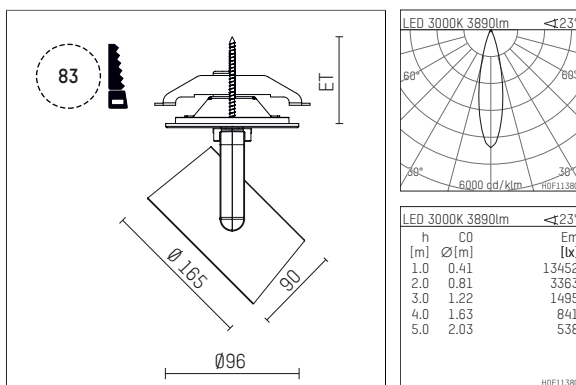

11654313 910-PA | white

lo.nely 4
spotlight
LED | 55 W 3000 K

- spotlight lo.nely 4
- with recessed mounting plate
- for recessed installation into wall or ceiling
- passive thermo management
- with LED 4400 lm
- colour temperature: 3000 K
- colour rendering index: CRI >90
- L90 / B10 (50.000h)
- SDCM < 2
- net luminous flux: 3890 lm
- total load: 55 W
- luminous efficacy: 70,7 lm/W
- medium
- beam angle: 25 °
- with external LED power unit, electronic, 220-240 V, 0/50/60 Hz
- temperature-controlled LED circuit board (NTC)
- power supply: supply cord with plug connection 2x5x2,5 mm², length: 360 mm
- suitable for through wiring
- housing of die cast aluminium
- safety glass, clear
- ceiling plate of die cast aluminium
- color-, protection- and conversion-filters are available as accessory
- diameter: 96 mm, recessing diameter: 83 mm
- recessing depth: 115 mm, ceiling thickness: 1-45 mm
- rotatable 360°, 95° tilttable (can be fixed)
- weight: 2,25 kg
- protection rating: IP20
- protection class I
- 5 years Hoffmeister warranty
- Made in Germany
- maximum ambient temperature: 35 ° C
- certificates: manufactured according to DIN VDE 0711 / EN 60598, CE
- colour: white (RAL9016)
- 11654313 910-PA

Additional optional accessory components

description accessory general	dimensions in mm	item number	pic.-No.
honeycomb louver für Strahler lo.nely Größe 4		116 578 00 000	01
sculpture lens for spotlights lo.nely size 4	Ø: 146,5	116 571 00 000	02
soft.shape lens for spotlights lo.nely size 4	Ø: 146,5	116 570 00 000	03
soft.spot lens for spotlights lo.nely size 4	Ø: 146,5	116 574 00 000	03
prismatic glass for spotlights lo.nely size 4	Ø: 146,5	116 573 00 000	04
wide flood structured glas for spotlights lo.nely size 4	Ø: 146,5	116 572 00 000	02