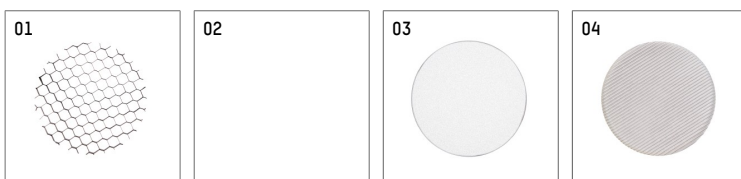

11654313 910-PA | white

lo.nely 4
spotlight
LED | 55 W 3000 K

- spotlight lo.nely 4
- with recessed mounting plate
- for recessed installation into wall or ceiling
- passive thermo management
- with LED 4400 lm
- colour temperature: 3000 K
- colour rendering index: CRI >90
- L90 / B10 (50.000h)
- SDCM < 2
- net luminous flux: 3890 lm
- total load: 55 W
- luminous efficacy: 70,7 lm/W
- medium
- beam angle: 25 °
- with external LED power unit, electronic, 220-240 V, 0/50/60 Hz
- temperature-controlled LED circuit board (NTC)
- power supply: supply cord with plug connection 2x5x2,5 mm², length: 360 mm
- suitable for through wiring
- housing of die cast aluminium
- safety glass, clear
- ceiling plate of die cast aluminium
- color-, protection- and conversion-filters are available as accessory
- diameter: 96 mm, recessing diameter: 83 mm
- recessing depth: 115 mm, ceiling thickness: 1-45 mm
- rotatable 360°, 95° tilttable (can be fixed)
- weight: 2,25 kg
- protection rating: IP20
- protection class I
- 5 years Hoffmeister warranty
- Made in Germany
- maximum ambient temperature: 35 ° C
- certificates: manufactured according to DIN VDE 0711 / EN 60598, CE
- colour: white (RAL9016)
- 11654313 910-PA

Additional optional accessory components

description accessory general	dimensions in mm	item number	pic.-No.
honeycomb louver für Strahler lo.nely Größe 4		116 578 00 000	01
sculpture lens for spotlights lo.nely size 4	Ø: 146,5	116 571 00 000	02
soft.shape lens for spotlights lo.nely size 4	Ø: 146,5	116 570 00 000	03
soft.spot lens for spotlights lo.nely size 4	Ø: 146,5	116 574 00 000	03
prismatic glass for spotlights lo.nely size 4	Ø: 146,5	116 573 00 000	04
wide flood structured glas for spotlights lo.nely size 4	Ø: 146,5	116 572 00 000	02