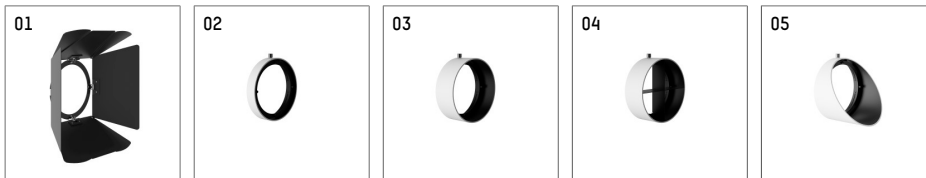

11654313 910-PA | white

lo.nely 4
spotlight
LED | 55 W 3000 K

- spotlight lo.nely 4
- with recessed mounting plate
- for recessed installation into wall or ceiling
- passive thermo management
- with LED 4400 lm
- colour temperature: 3000 K
- colour rendering index: CRI >90
- L90 / B10 (50.000h)
- SDCM < 2
- net luminous flux: 3890 lm
- total load: 55 W
- luminous efficacy: 70,7 lm/W
- medium
- beam angle: 25 °
- with external LED power unit, electronic, 220-240 V, 0/50/60 Hz
- temperature-controlled LED circuit board (NTC)
- power supply: supply cord with plug connection 2x5x2,5 mm², length: 360 mm
- suitable for through wiring
- housing of die cast aluminium
- safety glass, clear
- ceiling plate of die cast aluminium
- color-, protection- and conversion-filters are available as accessory
- diameter: 96 mm, recessing diameter: 83 mm
- recessing depth: 115 mm, ceiling thickness: 1-45 mm
- rotatable 360°, 95° tilttable (can be fixed)
- weight: 2,25 kg
- protection rating: IP20
- protection class I
- 5 years Hoffmeister warranty
- Made in Germany
- maximum ambient temperature: 35 ° C
- certificates: manufactured according to DIN VDE 0711 / EN 60598, CE
- colour: white (RAL9016)
- 11654313 910-PA

- Overview of accessories on the following page / s

11654313 910-PA
accessory

Optional accessories

description accessory general	dimensions in mm	item number	pic.-No.
antiglare flaps, 8-leaf barn door with connection ring 11656000721 (black) for spotlights lo.nely size 4		116 564 00 721	01
connection ring suitable for attachment of accessories for spotlights lo.nely size 4		116 560 00 910	02
tube screen suitable for attachment of accessories for spotlights lo.nely size 4		116 561 00 910	03
connection tube with cross louver suitable for attachment of accessories for spotlights lo.nely size 4		116 562 00 910	04
visor suitable for attachment of accessories for spotlights lo.nely size 4		116 563 00 910	05