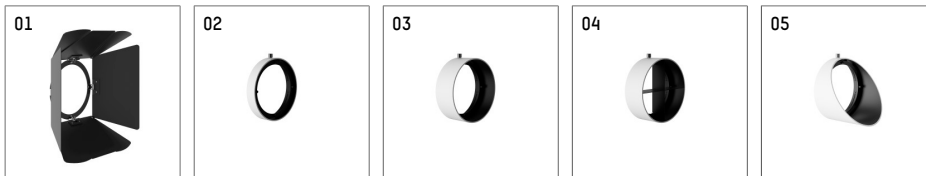

116 543 13 910 | white

lo.nely 4
spotlight
LED | 55 W 3000 K

- spotlight lo.nely 4
- with 3 circuit universal adapter
- for Hoffmeister control.x tracks
- circuit selection is possible while adapter is inserted into the track
- passive thermo management
- with LED 4400 lm
- colour temperature: 3000 K
- colour rendering index: CRI >90
- L90 / B10 (50.000h)
- SDCM < 2
- net luminous flux: 3890 lm
- total load: 55 W
- luminous efficacy: 70,7 lm/W
- medium
- beam angle: 25 °
- LED power unit integrated in adapter, electronic (POTI), 220-240 V, 0/50/60 Hz
- amplitude dimming
- adapter with integrated potentiometer
- dimming range: 100-1 %
- housing of die cast aluminium
- adapter of fibreglass reinforced thermoplastic
- safety glass, clear
- color-, protection- and conversion-filters are available as accessory
- length: 246 mm, width: 93 mm, height: 232 mm
- rotatable 360°, 95° tilttable (can be fixed)
- weight: 2,15 kg
- protection rating: IP20
- protection class I
- 5 years Hoffmeister warranty
- Made in Germany
- maximum ambient temperature: 35 ° C
- certificates: manufactured according to DIN VDE 0711 / EN 60598, CE
- colour: white (RAL9016)
- 116 543 13 910

- Overview of accessories on the following page / s

116 543 13 910
accessory

Optional accessories

description accessory general	dimensions in mm	item number	pic.-No.
antiglare flaps, 8-leaf barn door with connection ring 11656000721 (black) for spotlights lo.nely size 4		116 564 00 721	01
connection ring suitable for attachment of accessories for spotlights lo.nely size 4		116 560 00 910	02
tube screen suitable for attachment of accessories for spotlights lo.nely size 4		116 561 00 910	03
connection tube with cross louver suitable for attachment of accessories for spotlights lo.nely size 4		116 562 00 910	04
visor suitable for attachment of accessories for spotlights lo.nely size 4		116 563 00 910	05