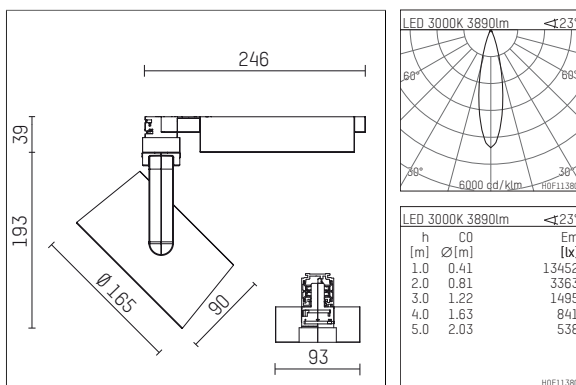

116 543 13 910 | white

lo.nely 4
spotlight
LED | 55 W 3000 K

- spotlight lo.nely 4
- with 3 circuit universal adapter
- for Hoffmeister control.x tracks
- circuit selection is possible while adapter is inserted into the track
- passive thermo management
- with LED 4400 lm
- colour temperature: 3000 K
- colour rendering index: CRI >90
- L90 / B10 (50.000h)
- SDCM < 2
- net luminous flux: 3890 lm
- total load: 55 W
- luminous efficacy: 70,7 lm/W
- medium
- beam angle: 25 °
- LED power unit integrated in adapter, electronic (POTI), 220-240 V, 0/50/60 Hz
- amplitude dimming
- adapter with integrated potentiometer
- dimming range: 100-1 %
- housing of die cast aluminium
- adapter of fibreglass reinforced thermoplastic
- safety glass, clear
- color-, protection- and conversion-filters are available as accessory
- length: 246 mm, width: 93 mm, height: 232 mm
- rotatable 360°, 95° tilttable (can be fixed)
- weight: 2,15 kg
- protection rating: IP20
- protection class I
- 5 years Hoffmeister warranty
- Made in Germany
- maximum ambient temperature: 35 ° C
- certificates: manufactured according to DIN VDE 0711 / EN 60598, CE
- colour: white (RAL9016)
- 116 543 13 910

Additional optional accessory components

description accessory general	dimensions in mm	item number	pic.-No.
honeycomb louver für Strahler lo.nely Größe 4		116 578 00 000	01
sculpture lens for spotlights lo.nely size 4	Ø: 146,5	116 571 00 000	02
soft.shape lens for spotlights lo.nely size 4	Ø: 146,5	116 570 00 000	03
soft.spot lens for spotlights lo.nely size 4	Ø: 146,5	116 574 00 000	03
prismatic glass for spotlights lo.nely size 4	Ø: 146,5	116 573 00 000	04
wide flood structured glas for spotlights lo.nely size 4	Ø: 146,5	116 572 00 000	02