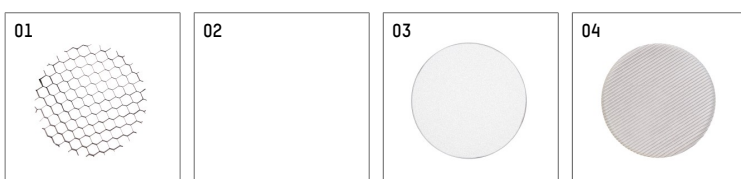

- Overview of accessories on the following page / s

116 543 13 910
accessory

Optional accessories

description accessory general	dimensions in mm	item number	pic.-No.
antiglare flaps, 8-leaf barn door with connection ring 11656000721 (black) for spotlights lo.nely size 4		116 564 00 721	01
connection ring suitable for attachment of accessories for spotlights lo.nely size 4		116 560 00 910	02
tube screen suitable for attachment of accessories for spotlights lo.nely size 4		116 561 00 910	03
connection tube with cross louver suitable for attachment of accessories for spotlights lo.nely size 4		116 562 00 910	04
visor suitable for attachment of accessories for spotlights lo.nely size 4		116 563 00 910	05

Additional optional accessory components

description accessory general	dimensions in mm	item number	pic.-No.
honeycomb louver für Strahler lo.nely Größe 4		116 578 00 000	01
sculpture lens for spotlights lo.nely size 4	Ø: 146,5	116 571 00 000	02
soft.shape lens for spotlights lo.nely size 4	Ø: 146,5	116 570 00 000	03
soft.spot lens for spotlights lo.nely size 4	Ø: 146,5	116 574 00 000	03
prismatic glass for spotlights lo.nely size 4	Ø: 146,5	116 573 00 000	04
wide flood structured glas for spotlights lo.nely size 4	Ø: 146,5	116 572 00 000	02