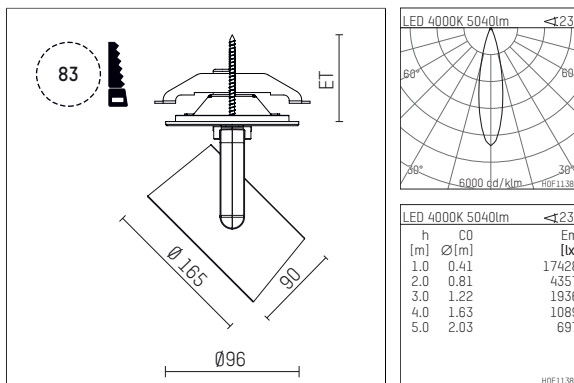

11654314 721-PA | black

lo.nely 4
spotlight
LED | 55 W 4000 K

- spotlight lo.nely 4
- with recessed mounting plate
- for recessed installation into wall or ceiling
- passive thermo management
- with LED 5700 lm
- colour temperature: 4000 K
- colour rendering index: CRI >80
- L90 / B10 (50.000h)
- SDCM < 2
- net luminous flux: 5040 lm
- total load: 55 W
- luminous efficacy: 91,6 lm/W
- medium
- beam angle: 25 °
- with external LED power unit, electronic, 220-240 V, 0/50/60 Hz
- power supply: supply cord with plug connection 2x5x2,5 mm², length: 360 mm
- suitable for through wiring
- housing of die cast aluminium
- safety glass, clear
- ceiling plate of die cast aluminium
- color-, protection- and conversion-filters are available as accessory
- diameter: 96 mm, recessing diameter: 83 mm
- recessing depth: 115 mm, ceiling thickness: 1-45 mm
- rotatable 360°, 95° tiltable (can be fixed)
- weight: 2,25 kg
- protection rating: IP20
- protection class I
- 5 years Hoffmeister warranty
- Made in Germany
- maximum ambient temperature: 35 ° C
- certificates: manufactured according to DIN VDE 0711 / EN 60598, CE
- colour: black
- 11654314 721-PA

Additional optional accessory components

description accessory general	dimensions in mm	item number	pic.-No.
honeycomb louver für Strahler lo.nely Größe 4		116 578 00 000	01
sculpture lens for spotlights lo.nely size 4	Ø: 146,5	116 571 00 000	02
soft.shape lens for spotlights lo.nely size 4	Ø: 146,5	116 570 00 000	03
soft.spot lens for spotlights lo.nely size 4	Ø: 146,5	116 574 00 000	03
prismatic glass for spotlights lo.nely size 4	Ø: 146,5	116 573 00 000	04
wide flood structured glas for spotlights lo.nely size 4	Ø: 146,5	116 572 00 000	02