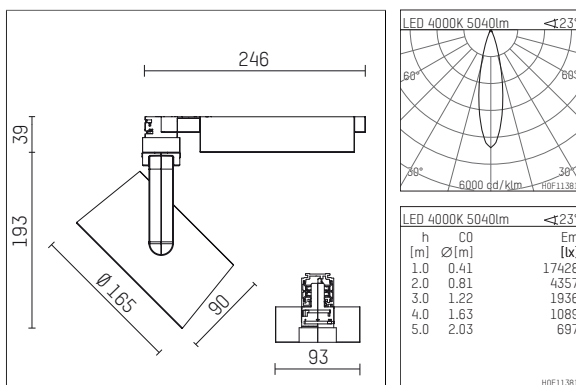

116 543 14 721 | black

lo.nely 4
spotlight
LED | 55 W 4000 K

- spotlight lo.nely 4
- with 3 circuit universal adapter
- for Hoffmeister control.x tracks
- circuit selection is possible while adapter is inserted into the track
- passive thermo management
- with LED 5700 lm
- colour temperature: 4000 K
- colour rendering index: CRI >80
- L90 / B10 (50.000h)
- SDCM < 2
- net luminous flux: 5040 lm
- total load: 55 W
- luminous efficacy: 91,6 lm/W
- medium
- beam angle: 25 °
- LED power unit integrated in adapter, electronic (POTI), 220-240 V, 0/50/60 Hz
- amplitude dimming
- adapter with integrated potentiometer
- dimming range: 100-1 %
- housing of die cast aluminium
- adapter of fibreglass reinforced thermoplastic
- safety glass, clear
- color-, protection- and conversion-filters are available as accessory
- length: 246 mm, width: 93 mm, height: 232 mm
- rotatable 360°, 95° tilttable (can be fixed)
- weight: 2,15 kg
- protection rating: IP20
- protection class I
- 5 years Hoffmeister warranty
- Made in Germany
- maximum ambient temperature: 35 ° C
- certificates: manufactured according to DIN VDE 0711 / EN 60598, CE
- colour: black
- 116 543 14 721

Additional optional accessory components

description accessory general	dimensions in mm	item number	pic.-No.
honeycomb louver für Strahler lo.nely Größe 4		116 578 00 000	01
sculpture lens for spotlights lo.nely size 4	Ø: 146,5	116 571 00 000	02
soft.shape lens for spotlights lo.nely size 4	Ø: 146,5	116 570 00 000	03
soft.spot lens for spotlights lo.nely size 4	Ø: 146,5	116 574 00 000	03
prismatic glass for spotlights lo.nely size 4	Ø: 146,5	116 573 00 000	04
wide flood structured glas for spotlights lo.nely size 4	Ø: 146,5	116 572 00 000	02