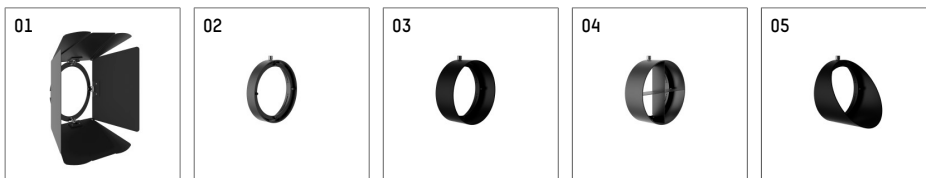

116 543 14 721 | black

lo.nely 4
spotlight
LED | 55 W 4000 K

- spotlight lo.nely 4
- with 3 circuit universal adapter
- for Hoffmeister control.x tracks
- circuit selection is possible while adapter is inserted into the track
- passive thermo management
- with LED 5700 lm
- colour temperature: 4000 K
- colour rendering index: CRI >80
- L90 / B10 (50.000h)
- SDCM < 2
- net luminous flux: 5040 lm
- total load: 55 W
- luminous efficacy: 91,6 lm/W
- medium
- beam angle: 25 °
- LED power unit integrated in adapter, electronic (POTI), 220-240 V, 0/50/60 Hz
- amplitude dimming
- adapter with integrated potentiometer
- dimming range: 100-1 %
- housing of die cast aluminium
- adapter of fibreglass reinforced thermoplastic
- safety glass, clear
- color-, protection- and conversion-filters are available as accessory
- length: 246 mm, width: 93 mm, height: 232 mm
- rotatable 360°, 95° tilttable (can be fixed)
- weight: 2,15 kg
- protection rating: IP20
- protection class I
- 5 years Hoffmeister warranty
- Made in Germany
- maximum ambient temperature: 35 ° C
- certificates: manufactured according to DIN VDE 0711 / EN 60598, CE
- colour: black
- 116 543 14 721

- Overview of accessories on the following page / s

116 543 14 721
accessory

Optional accessories

description accessory general	dimensions in mm	item number	pic.-No.
antiglare flaps, 8-leaf barn door with connection ring 11656000721 (black) for spotlights lo.nely size 4		116 564 00 721	01
connection ring suitable for attachment of accessories for spotlights lo.nely size 4		116 560 00 721	02
tube screen suitable for attachment of accessories for spotlights lo.nely size 4		116 561 00 721	03
connection tube with cross louver suitable for attachment of accessories for spotlights lo.nely size 4		116 562 00 721	04
visor suitable for attachment of accessories for spotlights lo.nely size 4		116 563 00 721	05