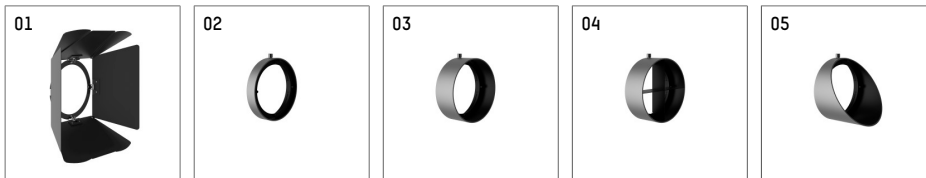

## 11654314 906-PA | silver

lo.nely 4  
spotlight  
LED | 55 W 4000 K

- spotlight lo.nely 4
- with recessed mounting plate
- for recessed installation into wall or ceiling
- passive thermo management
- with LED 5700 lm
- colour temperature: 4000 K
- colour rendering index: CRI >80
- L90 / B10 (50.000h)
- SDCM < 2
- net luminous flux: 5040 lm
- total load: 55 W
- luminous efficacy: 91,6 lm/W
- medium
- beam angle: 25 °
- with external LED power unit, electronic, 220-240 V, 0/50/60 Hz
- power supply: supply cord with plug connection 2x5x2,5 mm², length: 360 mm
- suitable for through wiring
- housing of die cast aluminium
- safety glass, clear
- ceiling plate of die cast aluminium
- color-, protection- and conversion-filters are available as accessory
- diameter: 96 mm, recessing diameter: 83 mm
- recessing depth: 115 mm, ceiling thickness: 1-45 mm
- rotatable 360°, 95° tiltable (can be fixed)
- weight: 2,25 kg
- protection rating: IP20
- protection class I
- 5 years Hoffmeister warranty
- Made in Germany
- maximum ambient temperature: 35 ° C
- certificates: manufactured according to DIN VDE 0711 / EN 60598, CE
- colour: silver
- 11654314 906-PA

### Optional accessories

description accessory general	dimensions in mm	item number	pic.-No.
antiglare flaps, 8-leaf barn door with connection ring 11656000721 (black) for spotlights lo.nely size 4		116 564 00 721	01
connection ring suitable for attachment of accessories for spotlights lo.nely size 4		116 560 00 906	02
tube screen suitable for attachment of accessories for spotlights lo.nely size 4		116 561 00 906	03
connection tube with cross louver suitable for attachment of accessories for spotlights lo.nely size 4		116 562 00 906	04
visor suitable for attachment of accessories for spotlights lo.nely size 4		116 563 00 906	05