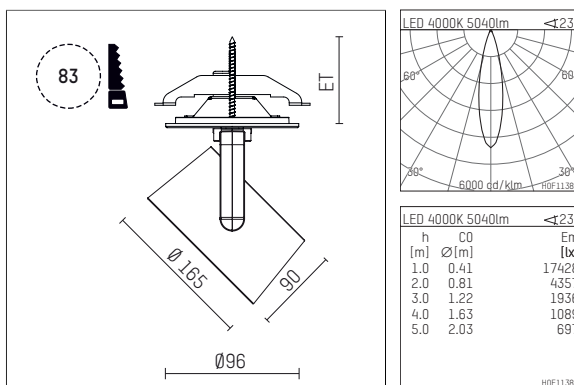

## 11654314 906-PA | silver

lo.nely 4  
spotlight  
LED | 55 W 4000 K

- spotlight lo.nely 4
- with recessed mounting plate
- for recessed installation into wall or ceiling
- passive thermo management
- with LED 5700 lm
- colour temperature: 4000 K
- colour rendering index: CRI >80
- L90 / B10 (50.000h)
- SDCM < 2
- net luminous flux: 5040 lm
- total load: 55 W
- luminous efficacy: 91,6 lm/W
- medium
- beam angle: 25 °
- with external LED power unit, electronic, 220-240 V, 0/50/60 Hz
- power supply: supply cord with plug connection 2x5x2,5 mm², length: 360 mm
- suitable for through wiring
- housing of die cast aluminium
- safety glass, clear
- ceiling plate of die cast aluminium
- color-, protection- and conversion-filters are available as accessory
- diameter: 96 mm, recessing diameter: 83 mm
- recessing depth: 115 mm, ceiling thickness: 1-45 mm
- rotatable 360°, 95° tiltable (can be fixed)
- weight: 2,25 kg
- protection rating: IP20
- protection class I
- 5 years Hoffmeister warranty
- Made in Germany
- maximum ambient temperature: 35 ° C
- certificates: manufactured according to DIN VDE 0711 / EN 60598, CE
- colour: silver
- 11654314 906-PA

### Additional optional accessory components

description accessory general	dimensions in mm	item number	pic.-No.
honeycomb louver für Strahler lo.nely Größe 4		116 578 00 000	01
sculpture lens for spotlights lo.nely size 4	Ø: 146,5	116 571 00 000	02
soft.shape lens for spotlights lo.nely size 4	Ø: 146,5	116 570 00 000	03
soft.spot lens for spotlights lo.nely size 4	Ø: 146,5	116 574 00 000	03
prismatic glass for spotlights lo.nely size 4	Ø: 146,5	116 573 00 000	04
wide flood structured glas for spotlights lo.nely size 4	Ø: 146,5	116 572 00 000	02