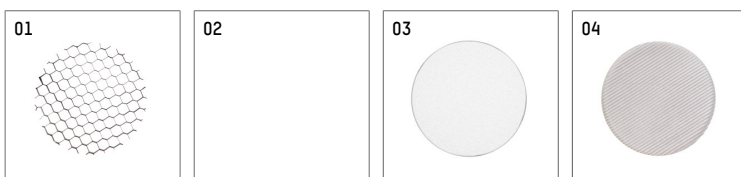

## 11654314 906-PA | silver

lo.nely 4  
spotlight  
LED | 55 W 4000 K

- spotlight lo.nely 4
- with recessed mounting plate
- for recessed installation into wall or ceiling
- passive thermo management
- with LED 5700 lm
- colour temperature: 4000 K
- colour rendering index: CRI >80
- L90 / B10 (50.000h)
- SDCM < 2
- net luminous flux: 5040 lm
- total load: 55 W
- luminous efficacy: 91,6 lm/W
- medium
- beam angle: 25 °
- with external LED power unit, electronic, 220-240 V, 0/50/60 Hz
- power supply: supply cord with plug connection 2x5x2,5 mm², length: 360 mm
- suitable for through wiring
- housing of die cast aluminium
- safety glass, clear
- ceiling plate of die cast aluminium
- color-, protection- and conversion-filters are available as accessory
- diameter: 96 mm, recessing diameter: 83 mm
- recessing depth: 115 mm, ceiling thickness: 1-45 mm
- rotatable 360°, 95° tiltable (can be fixed)
- weight: 2,25 kg
- protection rating: IP20
- protection class I
- 5 years Hoffmeister warranty
- Made in Germany
- maximum ambient temperature: 35 ° C
- certificates: manufactured according to DIN VDE 0711 / EN 60598, CE
- colour: silver
- 11654314 906-PA

### Additional optional accessory components

description accessory general	dimensions in mm	item number	pic.-No.
honeycomb louver für Strahler lo.nely Größe 4		116 578 00 000	01
sculpture lens for spotlights lo.nely size 4	Ø: 146,5	116 571 00 000	02
soft.shape lens for spotlights lo.nely size 4	Ø: 146,5	116 570 00 000	03
soft.spot lens for spotlights lo.nely size 4	Ø: 146,5	116 574 00 000	03
prismatic glass for spotlights lo.nely size 4	Ø: 146,5	116 573 00 000	04
wide flood structured glas for spotlights lo.nely size 4	Ø: 146,5	116 572 00 000	02