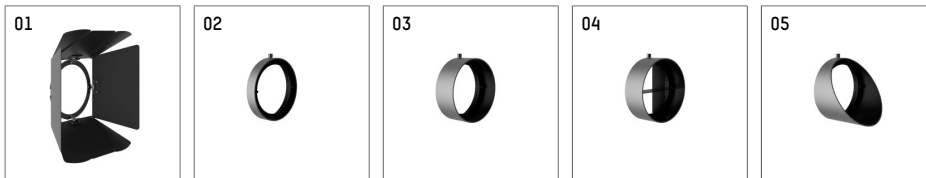

116 543 14 906 | silver

lo.nely 4  
spotlight  
LED | 55 W 4000 K

- spotlight lo.nely 4
- with 3 circuit universal adapter
- for Hoffmeister control.x tracks
- circuit selection is possible while adapter is inserted into the track
- passive thermo management
- with LED 5700 lm
- colour temperature: 4000 K
- colour rendering index: CRI >80
- L90 / B10 (50.000h)
- SDCM < 2
- net luminous flux: 5040 lm
- total load: 55 W
- luminous efficacy: 91,6 lm/W
- medium
- beam angle: 25 °
- LED power unit integrated in adapter, electronic (POTI), 220-240 V, 0/50/60 Hz
- amplitude dimming
- adapter with integrated potentiometer
- dimming range: 100-1 %
- housing of die cast aluminium
- adapter of fibreglass reinforced thermoplastic
- safety glass, clear
- color-, protection- and conversion-filters are available as accessory
- length: 246 mm, width: 93 mm, height: 232 mm
- rotatable 360°, 95° tilttable (can be fixed)
- weight: 2,15 kg
- protection rating: IP20
- protection class I
- 5 years Hoffmeister warranty
- Made in Germany
- maximum ambient temperature: 35 ° C
- certificates: manufactured according to DIN VDE 0711 / EN 60598, CE
- colour: silver
- 116 543 14 906

### Optional accessories

description accessory general	dimensions in mm	item number	pic.-No.
antiglare flaps, 8-leaf barn door with connection ring 11656000721 (black) for spotlights lo.nely size 4		116 564 00 721	01
connection ring suitable for attachment of accessories for spotlights lo.nely size 4		116 560 00 906	02
tube screen suitable for attachment of accessories for spotlights lo.nely size 4		116 561 00 906	03
connection tube with cross louver suitable for attachment of accessories for spotlights lo.nely size 4		116 562 00 906	04
visor suitable for attachment of accessories for spotlights lo.nely size 4		116 563 00 906	05