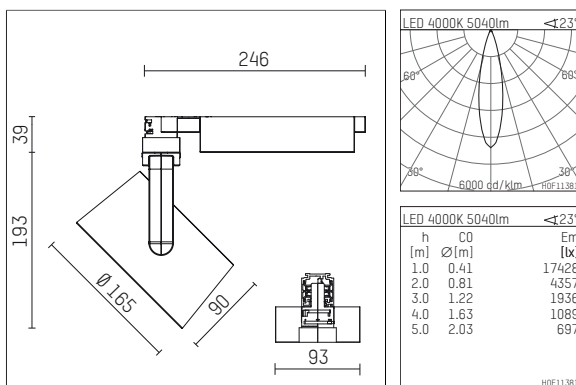

116 543 14 906 | silver

lo.nely 4  
spotlight  
LED | 55 W 4000 K

- spotlight lo.nely 4
- with 3 circuit universal adapter
- for Hoffmeister control.x tracks
- circuit selection is possible while adapter is inserted into the track
- passive thermo management
- with LED 5700 lm
- colour temperature: 4000 K
- colour rendering index: CRI >80
- L90 / B10 (50.000h)
- SDCM < 2
- net luminous flux: 5040 lm
- total load: 55 W
- luminous efficacy: 91,6 lm/W
- medium
- beam angle: 25 °
- LED power unit integrated in adapter, electronic (POTI), 220-240 V, 0/50/60 Hz
- amplitude dimming
- adapter with integrated potentiometer
- dimming range: 100-1 %
- housing of die cast aluminium
- adapter of fibreglass reinforced thermoplastic
- safety glass, clear
- color-, protection- and conversion-filters are available as accessory
- length: 246 mm, width: 93 mm, height: 232 mm
- rotatable 360°, 95° tilttable (can be fixed)
- weight: 2,15 kg
- protection rating: IP20
- protection class I
- 5 years Hoffmeister warranty
- Made in Germany
- maximum ambient temperature: 35 ° C
- certificates: manufactured according to DIN VDE 0711 / EN 60598, CE
- colour: silver
- 116 543 14 906

### Additional optional accessory components

description accessory general	dimensions in mm	item number	pic.-No.
honeycomb louver für Strahler lo.nely Größe 4		116 578 00 000	01
sculpture lens for spotlights lo.nely size 4	Ø: 146,5	116 571 00 000	02
soft.shape lens for spotlights lo.nely size 4	Ø: 146,5	116 570 00 000	03
soft.spot lens for spotlights lo.nely size 4	Ø: 146,5	116 574 00 000	03
prismatic glass for spotlights lo.nely size 4	Ø: 146,5	116 573 00 000	04
wide flood structured glas for spotlights lo.nely size 4	Ø: 146,5	116 572 00 000	02