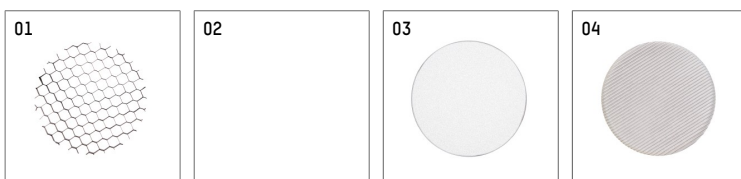

11654314 910-PA | white

lo.nely 4
spotlight
LED | 55 W 4000 K

- spotlight lo.nely 4
- with recessed mounting plate
- for recessed installation into wall or ceiling
- passive thermo management
- with LED 5700 lm
- colour temperature: 4000 K
- colour rendering index: CRI >80
- L90 / B10 (50.000h)
- SDCM < 2
- net luminous flux: 5040 lm
- total load: 55 W
- luminous efficacy: 91,6 lm/W
- medium
- beam angle: 25 °
- with external LED power unit, electronic, 220-240 V, 0/50/60 Hz
- power supply: supply cord with plug connection 2x5x2,5 mm², length: 360 mm
- suitable for through wiring
- housing of die cast aluminium
- safety glass, clear
- ceiling plate of die cast aluminium
- color-, protection- and conversion-filters are available as accessory
- diameter: 96 mm, recessing diameter: 83 mm
- recessing depth: 115 mm, ceiling thickness: 1-45 mm
- rotatable 360°, 95° tiltable (can be fixed)
- weight: 2,25 kg
- protection rating: IP20
- protection class I
- 5 years Hoffmeister warranty
- Made in Germany
- maximum ambient temperature: 35 ° C
- certificates: manufactured according to DIN VDE 0711 / EN 60598, CE
- colour: white (RAL9016)
- 11654314 910-PA

Additional optional accessory components

description accessory general	dimensions in mm	item number	pic.-No.
honeycomb louver für Strahler lo.nely Größe 4		116 578 00 000	01
sculpture lens for spotlights lo.nely size 4	Ø: 146,5	116 571 00 000	02
soft.shape lens for spotlights lo.nely size 4	Ø: 146,5	116 570 00 000	03
soft.spot lens for spotlights lo.nely size 4	Ø: 146,5	116 574 00 000	03
prismatic glass for spotlights lo.nely size 4	Ø: 146,5	116 573 00 000	04
wide flood structured glas for spotlights lo.nely size 4	Ø: 146,5	116 572 00 000	02