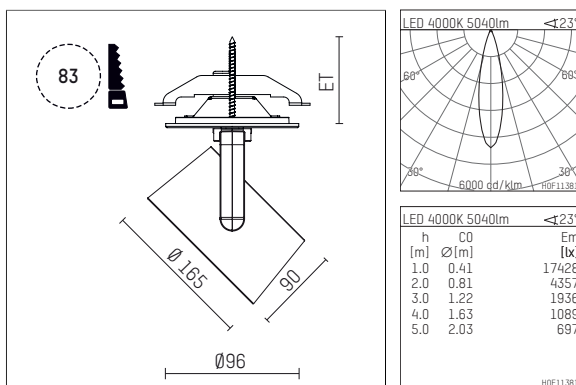

11654314 910-PA | white

lo.nely 4
spotlight
LED | 55 W 4000 K

- spotlight lo.nely 4
- with recessed mounting plate
- for recessed installation into wall or ceiling
- passive thermo management
- with LED 5700 lm
- colour temperature: 4000 K
- colour rendering index: CRI >80
- L90 / B10 (50.000h)
- SDCM < 2
- net luminous flux: 5040 lm
- total load: 55 W
- luminous efficacy: 91,6 lm/W
- medium
- beam angle: 25 °
- with external LED power unit, electronic, 220-240 V, 0/50/60 Hz
- power supply: supply cord with plug connection 2x5x2,5 mm², length: 360 mm
- suitable for through wiring
- housing of die cast aluminium
- safety glass, clear
- ceiling plate of die cast aluminium
- color-, protection- and conversion-filters are available as accessory
- diameter: 96 mm, recessing diameter: 83 mm
- recessing depth: 115 mm, ceiling thickness: 1-45 mm
- rotatable 360°, 95° tiltable (can be fixed)
- weight: 2,25 kg
- protection rating: IP20
- protection class I
- 5 years Hoffmeister warranty
- Made in Germany
- maximum ambient temperature: 35 ° C
- certificates: manufactured according to DIN VDE 0711 / EN 60598, CE
- colour: white (RAL9016)
- 11654314 910-PA

Additional optional accessory components

description accessory general	dimensions in mm	item number	pic.-No.
honeycomb louver für Strahler lo.nely Größe 4		116 578 00 000	01
sculpture lens for spotlights lo.nely size 4	Ø: 146,5	116 571 00 000	02
soft.shape lens for spotlights lo.nely size 4	Ø: 146,5	116 570 00 000	03
soft.spot lens for spotlights lo.nely size 4	Ø: 146,5	116 574 00 000	03
prismatic glass for spotlights lo.nely size 4	Ø: 146,5	116 573 00 000	04
wide flood structured glas for spotlights lo.nely size 4	Ø: 146,5	116 572 00 000	02