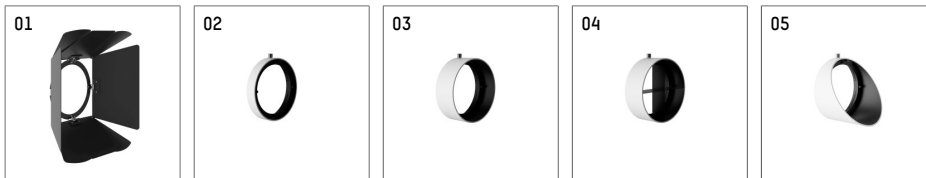

11654314 910-PA | white

lo.nely 4
spotlight
LED | 55 W 4000 K

- spotlight lo.nely 4
- with recessed mounting plate
- for recessed installation into wall or ceiling
- passive thermo management
- with LED 5700 lm
- colour temperature: 4000 K
- colour rendering index: CRI >80
- L90 / B10 (50.000h)
- SDCM < 2
- net luminous flux: 5040 lm
- total load: 55 W
- luminous efficacy: 91,6 lm/W
- medium
- beam angle: 25 °
- with external LED power unit, electronic, 220-240 V, 0/50/60 Hz
- power supply: supply cord with plug connection 2x5x2,5 mm², length: 360 mm
- suitable for through wiring
- housing of die cast aluminium
- safety glass, clear
- ceiling plate of die cast aluminium
- color-, protection- and conversion-filters are available as accessory
- diameter: 96 mm, recessing diameter: 83 mm
- recessing depth: 115 mm, ceiling thickness: 1-45 mm
- rotatable 360°, 95° tiltable (can be fixed)
- weight: 2,25 kg
- protection rating: IP20
- protection class I
- 5 years Hoffmeister warranty
- Made in Germany
- maximum ambient temperature: 35 ° C
- certificates: manufactured according to DIN VDE 0711 / EN 60598, CE
- colour: white (RAL9016)
- 11654314 910-PA

- Overview of accessories on the following page / s

11654314 910-PA
accessory

Optional accessories

description accessory general	dimensions in mm	item number	pic.-No.
antiglare flaps, 8-leaf barn door with connection ring 11656000721 (black) for spotlights lo.nely size 4		116 564 00 721	01
connection ring suitable for attachment of accessories for spotlights lo.nely size 4		116 560 00 910	02
tube screen suitable for attachment of accessories for spotlights lo.nely size 4		116 561 00 910	03
connection tube with cross louver suitable for attachment of accessories for spotlights lo.nely size 4		116 562 00 910	04
visor suitable for attachment of accessories for spotlights lo.nely size 4		116 563 00 910	05