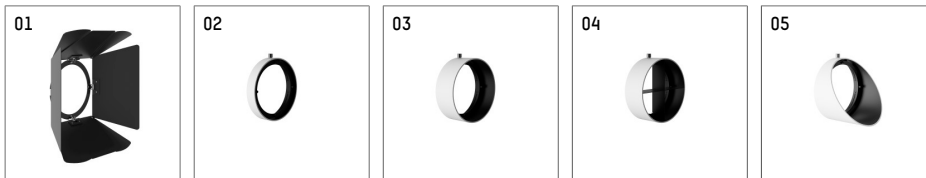

**116 543 14 910 | white**

lo.nely 4  
spotlight  
LED | 55 W 4000 K

- spotlight lo.nely 4
- with 3 circuit universal adapter
- for Hoffmeister control.x tracks
- circuit selection is possible while adapter is inserted into the track
- passive thermo management
- with LED 5700 lm
- colour temperature: 4000 K
- colour rendering index: CRI >80
- L90 / B10 (50.000h)
- SDCM < 2
- net luminous flux: 5040 lm
- total load: 55 W
- luminous efficacy: 91,6 lm/W
- medium
- beam angle: 25 °
- LED power unit integrated in adapter, electronic (POTI), 220-240 V, 0/50/60 Hz
- amplitude dimming
- adapter with integrated potentiometer
- dimming range: 100-1 %
- housing of die cast aluminium
- adapter of fibreglass reinforced thermoplastic
- safety glass, clear
- color-, protection- and conversion-filters are available as accessory
- length: 246 mm, width: 93 mm, height: 232 mm
- rotatable 360°, 95° tilttable (can be fixed)
- weight: 2,15 kg
- protection rating: IP20
- protection class I
- 5 years Hoffmeister warranty
- Made in Germany
- maximum ambient temperature: 35 ° C
- certificates: manufactured according to DIN VDE 0711 / EN 60598, CE
- colour: white (RAL9016)
- 116 543 14 910

### Optional accessories

description accessory general	dimensions in mm	item number	pic.-No.
antiglare flaps, 8-leaf barn door with connection ring 11656000721 (black) for spotlights lo.nely size 4		116 564 00 721	01
connection ring suitable for attachment of accessories for spotlights lo.nely size 4		116 560 00 910	02
tube screen suitable for attachment of accessories for spotlights lo.nely size 4		116 561 00 910	03
connection tube with cross louver suitable for attachment of accessories for spotlights lo.nely size 4		116 562 00 910	04
visor suitable for attachment of accessories for spotlights lo.nely size 4		116 563 00 910	05