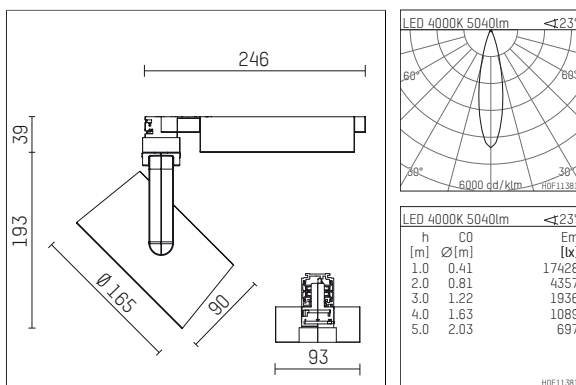

**116 543 14 910 | white**

lo.nely 4  
spotlight  
LED | 55 W 4000 K

- spotlight lo.nely 4
- with 3 circuit universal adapter
- for Hoffmeister control.x tracks
- circuit selection is possible while adapter is inserted into the track
- passive thermo management
- with LED 5700 lm
- colour temperature: 4000 K
- colour rendering index: CRI >80
- L90 / B10 (50.000h)
- SDCM < 2
- net luminous flux: 5040 lm
- total load: 55 W
- luminous efficacy: 91,6 lm/W
- medium
- beam angle: 25 °
- LED power unit integrated in adapter, electronic (POTI), 220-240 V, 0/50/60 Hz
- amplitude dimming
- adapter with integrated potentiometer
- dimming range: 100-1 %
- housing of die cast aluminium
- adapter of fibreglass reinforced thermoplastic
- safety glass, clear
- color-, protection- and conversion-filters are available as accessory
- length: 246 mm, width: 93 mm, height: 232 mm
- rotatable 360°, 95° tilttable (can be fixed)
- weight: 2,15 kg
- protection rating: IP20
- protection class I
- 5 years Hoffmeister warranty
- Made in Germany
- maximum ambient temperature: 35 ° C
- certificates: manufactured according to DIN VDE 0711 / EN 60598, CE
- colour: white (RAL9016)
- 116 543 14 910

### Additional optional accessory components

description accessory general	dimensions in mm	item number	pic.-No.
honeycomb louver für Strahler lo.nely Größe 4		116 578 00 000	01
sculpture lens for spotlights lo.nely size 4	Ø: 146,5	116 571 00 000	02
soft.shape lens for spotlights lo.nely size 4	Ø: 146,5	116 570 00 000	03
soft.spot lens for spotlights lo.nely size 4	Ø: 146,5	116 574 00 000	03
prismatic glass for spotlights lo.nely size 4	Ø: 146,5	116 573 00 000	04
wide flood structured glas for spotlights lo.nely size 4	Ø: 146,5	116 572 00 000	02