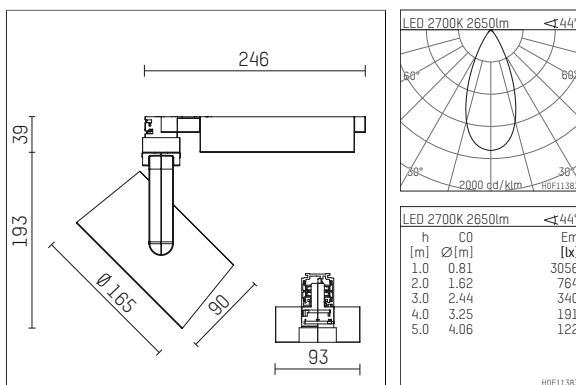

## 116 544 02 721 D | black

lo.nely 4  
spotlight  
LED | 55 W 2700 K

- spotlight lo.nely 4
- with 3 circuit DALI adapter
- for Hoffmeister control.x tracks
- circuit selection is possible while adapter is inserted into the track
- passive thermo management
- with LED 3300 lm
- colour temperature: 2700 K
- colour rendering index: CRI >90
- L90 / B10 (50.000h)
- SDCM < 3
- net luminous flux: 2650 lm
- total load: 55 W
- luminous efficacy: 48,2 lm/W
- flood
- beam angle: 45 °
- LED power unit integrated in adapter, electronic (DALI), 220-240 V, 0/50/60 Hz
- temperature-controlled LED circuit board (NTC)
- amplitude dimming
- dimming range: 100-1 %
- housing of die cast aluminium
- adapter of fibreglass reinforced thermoplastic
- microprismatic filter with very high rate of light transmission
- color-, protection- and conversion-filters are available as accessory
- length: 246 mm, width: 93 mm, height: 232 mm
- rotatable 360°, 95° tiltable (can be fixed)
- weight: 2,15 kg
- protection rating: IP20
- protection class I
- 5 years Hoffmeister warranty
- Made in Germany
- maximum ambient temperature: 35 ° C
- certificates: manufactured according to DIN VDE 0711 / EN 60598, CE
- colour: black
- 116 544 02 721 D

### Additional optional accessory components

description accessory general	dimensions in mm	item number	pic.-No.
honeycomb louver für Strahler lo.nely Größe 4		116 578 00 000	01
sculpture lens for spotlights lo.nely size 4	Ø: 146,5	116 571 00 000	02
soft.shape lens for spotlights lo.nely size 4	Ø: 146,5	116 570 00 000	03
soft.spot lens for spotlights lo.nely size 4	Ø: 146,5	116 574 00 000	03
prismatic glass for spotlights lo.nely size 4	Ø: 146,5	116 573 00 000	04
wide flood structured glas for spotlights lo.nely size 4	Ø: 146,5	116 572 00 000	02