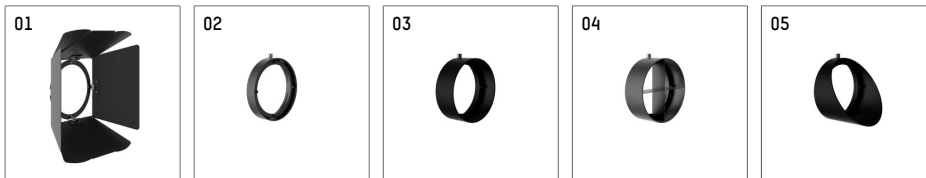

## 116 544 02 721 D | black

lo.nely 4  
spotlight  
LED | 55 W 2700 K

- spotlight lo.nely 4
- with 3 circuit DALI adapter
- for Hoffmeister control.x tracks
- circuit selection is possible while adapter is inserted into the track
- passive thermo management
- with LED 3300 lm
- colour temperature: 2700 K
- colour rendering index: CRI >90
- L90 / B10 (50.000h)
- SDCM < 3
- net luminous flux: 2650 lm
- total load: 55 W
- luminous efficacy: 48,2 lm/W
- flood
- beam angle: 45 °
- LED power unit integrated in adapter, electronic (DALI), 220-240 V, 0/50/60 Hz
- temperature-controlled LED circuit board (NTC)
- amplitude dimming
- dimming range: 100-1 %
- housing of die cast aluminium
- adapter of fibreglass reinforced thermoplastic
- microprismatic filter with very high rate of light transmission
- color-, protection- and conversion-filters are available as accessory
- length: 246 mm, width: 93 mm, height: 232 mm
- rotatable 360°, 95° tiltable (can be fixed)
- weight: 2,15 kg
- protection rating: IP20
- protection class I
- 5 years Hoffmeister warranty
- Made in Germany
- maximum ambient temperature: 35 ° C
- certificates: manufactured according to DIN VDE 0711 / EN 60598, CE
- colour: black
- 116 544 02 721 D

### Optional accessories

description accessory general	dimensions in mm	item number	pic.-No.
antiglare flaps, 8-leaf barn door with connection ring 11656000721 (black) for spotlights lo.nely size 4		116 564 00 721	01
connection ring suitable for attachment of accessories for spotlights lo.nely size 4		116 560 00 721	02
tube screen suitable for attachment of accessories for spotlights lo.nely size 4		116 561 00 721	03
connection tube with cross louver suitable for attachment of accessories for spotlights lo.nely size 4		116 562 00 721	04
visor suitable for attachment of accessories for spotlights lo.nely size 4		116 563 00 721	05