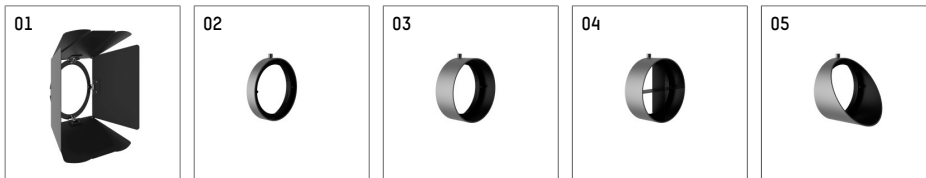

## 116 544 02 906 D | silver

lo.nely 4  
spotlight  
LED | 55 W 2700 K

- spotlight lo.nely 4
- with 3 circuit DALI adapter
- for Hoffmeister control.x tracks
- circuit selection is possible while adapter is inserted into the track
- passive thermo management
- with LED 3300 lm
- colour temperature: 2700 K
- colour rendering index: CRI >90
- L90 / B10 (50.000h)
- SDCM < 3
- net luminous flux: 2650 lm
- total load: 55 W
- luminous efficacy: 48,2 lm/W
- flood
- beam angle: 45 °
- LED power unit integrated in adapter, electronic (DALI), 220-240 V, 0/50/60 Hz
- temperature-controlled LED circuit board (NTC)
- amplitude dimming
- dimming range: 100-1 %
- housing of die cast aluminium
- adapter of fibreglass reinforced thermoplastic
- microprismatic filter with very high rate of light transmission
- color-, protection- and conversion-filters are available as accessory
- length: 246 mm, width: 93 mm, height: 232 mm
- rotatable 360°, 95° tiltable (can be fixed)
- weight: 2,15 kg
- protection rating: IP20
- protection class I
- 5 years Hoffmeister warranty
- Made in Germany
- maximum ambient temperature: 35 ° C
- certificates: manufactured according to DIN VDE 0711 / EN 60598, CE
- colour: silver
- 116 544 02 906 D

### Optional accessories

description accessory general	dimensions in mm	item number	pic.-No.
antiglare flaps, 8-leaf barn door with connection ring 11656000721 (black) for spotlights lo.nely size 4		116 564 00 721	01
connection ring suitable for attachment of accessories for spotlights lo.nely size 4		116 560 00 906	02
tube screen suitable for attachment of accessories for spotlights lo.nely size 4		116 561 00 906	03
connection tube with cross louver suitable for attachment of accessories for spotlights lo.nely size 4		116 562 00 906	04
visor suitable for attachment of accessories for spotlights lo.nely size 4		116 563 00 906	05