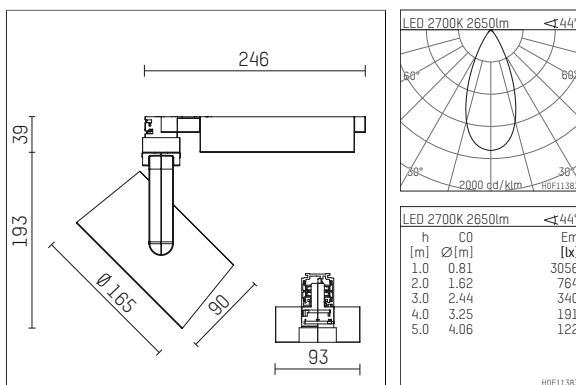

## 116 544 02 906 D | silver

lo.nely 4  
spotlight  
LED | 55 W 2700 K

- spotlight lo.nely 4
- with 3 circuit DALI adapter
- for Hoffmeister control.x tracks
- circuit selection is possible while adapter is inserted into the track
- passive thermo management
- with LED 3300 lm
- colour temperature: 2700 K
- colour rendering index: CRI >90
- L90 / B10 (50.000h)
- SDCM < 3
- net luminous flux: 2650 lm
- total load: 55 W
- luminous efficacy: 48,2 lm/W
- flood
- beam angle: 45 °
- LED power unit integrated in adapter, electronic (DALI), 220-240 V, 0/50/60 Hz
- temperature-controlled LED circuit board (NTC)
- amplitude dimming
- dimming range: 100-1 %
- housing of die cast aluminium
- adapter of fibreglass reinforced thermoplastic
- microprismatic filter with very high rate of light transmission
- color-, protection- and conversion-filters are available as accessory
- length: 246 mm, width: 93 mm, height: 232 mm
- rotatable 360°, 95° tiltable (can be fixed)
- weight: 2,15 kg
- protection rating: IP20
- protection class I
- 5 years Hoffmeister warranty
- Made in Germany
- maximum ambient temperature: 35 ° C
- certificates: manufactured according to DIN VDE 0711 / EN 60598, CE
- colour: silver
- 116 544 02 906 D

### Additional optional accessory components

description accessory general	dimensions in mm	item number	pic.-No.
honeycomb louver für Strahler lo.nely Größe 4		116 578 00 000	01
sculpture lens for spotlights lo.nely size 4	Ø: 146,5	116 571 00 000	02
soft.shape lens for spotlights lo.nely size 4	Ø: 146,5	116 570 00 000	03
soft.spot lens for spotlights lo.nely size 4	Ø: 146,5	116 574 00 000	03
prismatic glass for spotlights lo.nely size 4	Ø: 146,5	116 573 00 000	04
wide flood structured glas for spotlights lo.nely size 4	Ø: 146,5	116 572 00 000	02