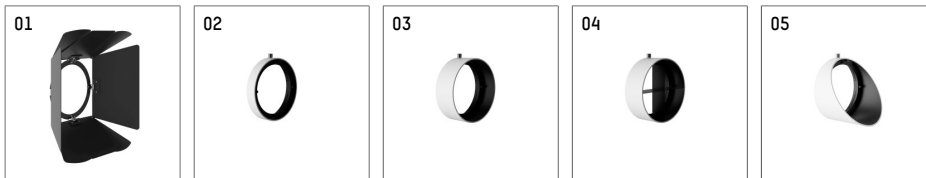

116 544 02 910 D | white

lo.nely 4
spotlight
LED | 55 W 2700 K

- spotlight lo.nely 4
- with 3 circuit DALI adapter
- for Hoffmeister control.x tracks
- circuit selection is possible while adapter is inserted into the track
- passive thermo management
- with LED 3300 lm
- colour temperature: 2700 K
- colour rendering index: CRI >90
- L90 / B10 (50.000h)
- SDCM < 3
- net luminous flux: 2650 lm
- total load: 55 W
- luminous efficacy: 48,2 lm/W
- flood
- beam angle: 45 °
- LED power unit integrated in adapter, electronic (DALI), 220-240 V, 0/50/60 Hz
- temperature-controlled LED circuit board (NTC)
- amplitude dimming
- dimming range: 100-1 %
- housing of die cast aluminium
- adapter of fibreglass reinforced thermoplastic
- microprismatic filter with very high rate of light transmission
- color-, protection- and conversion-filters are available as accessory
- length: 246 mm, width: 93 mm, height: 232 mm
- rotatable 360°, 95° tiltable (can be fixed)
- weight: 2,15 kg
- protection rating: IP20
- protection class I
- 5 years Hoffmeister warranty
- Made in Germany
- maximum ambient temperature: 35 ° C
- certificates: manufactured according to DIN VDE 0711 / EN 60598, CE
- colour: white (RAL9016)
- 116 544 02 910 D

- Overview of accessories on the following page / s

116 544 02 910 D
accessory

Optional accessories

description accessory general	dimensions in mm	item number	pic.-No.
antiglare flaps, 8-leaf barn door with connection ring 11656000721 (black) for spotlights lo.nely size 4		116 564 00 721	01
connection ring suitable for attachment of accessories for spotlights lo.nely size 4		116 560 00 910	02
tube screen suitable for attachment of accessories for spotlights lo.nely size 4		116 561 00 910	03
connection tube with cross louver suitable for attachment of accessories for spotlights lo.nely size 4		116 562 00 910	04
visor suitable for attachment of accessories for spotlights lo.nely size 4		116 563 00 910	05