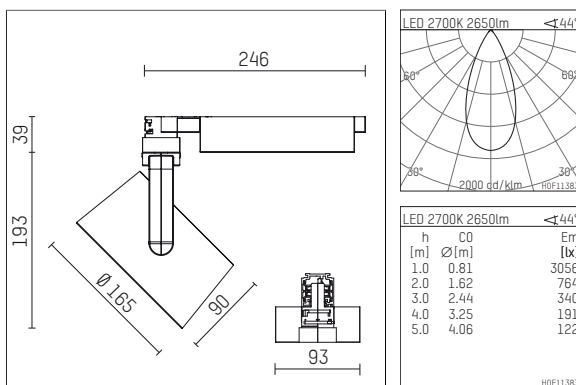

116 544 02 910 D | white

lo.nely 4
spotlight
LED | 55 W 2700 K

- spotlight lo.nely 4
- with 3 circuit DALI adapter
- for Hoffmeister control.x tracks
- circuit selection is possible while adapter is inserted into the track
- passive thermo management
- with LED 3300 lm
- colour temperature: 2700 K
- colour rendering index: CRI >90
- L90 / B10 (50.000h)
- SDCM < 3
- net luminous flux: 2650 lm
- total load: 55 W
- luminous efficacy: 48,2 lm/W
- flood
- beam angle: 45 °
- LED power unit integrated in adapter, electronic (DALI), 220-240 V, 0/50/60 Hz
- temperature-controlled LED circuit board (NTC)
- amplitude dimming
- dimming range: 100-1 %
- housing of die cast aluminium
- adapter of fibreglass reinforced thermoplastic
- microprismatic filter with very high rate of light transmission
- color-, protection- and conversion-filters are available as accessory
- length: 246 mm, width: 93 mm, height: 232 mm
- rotatable 360°, 95° tiltable (can be fixed)
- weight: 2,15 kg
- protection rating: IP20
- protection class I
- 5 years Hoffmeister warranty
- Made in Germany
- maximum ambient temperature: 35 ° C
- certificates: manufactured according to DIN VDE 0711 / EN 60598, CE
- colour: white (RAL9016)
- 116 544 02 910 D

Additional optional accessory components

description accessory general	dimensions in mm	item number	pic.-No.
honeycomb louver für Strahler lo.nely Größe 4		116 578 00 000	01
sculpture lens for spotlights lo.nely size 4	Ø: 146,5	116 571 00 000	02
soft.shape lens for spotlights lo.nely size 4	Ø: 146,5	116 570 00 000	03
soft.spot lens for spotlights lo.nely size 4	Ø: 146,5	116 574 00 000	03
prismatic glass for spotlights lo.nely size 4	Ø: 146,5	116 573 00 000	04
wide flood structured glas for spotlights lo.nely size 4	Ø: 146,5	116 572 00 000	02