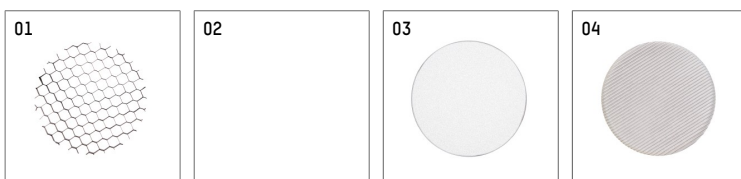

- Overview of accessories on the following page / s

116 544 02 910 D
accessory

Optional accessories

description accessory general	dimensions in mm	item number	pic.-No.
antiglare flaps, 8-leaf barn door with connection ring 11656000721 (black) for spotlights lo.nely size 4		116 564 00 721	01
connection ring suitable for attachment of accessories for spotlights lo.nely size 4		116 560 00 910	02
tube screen suitable for attachment of accessories for spotlights lo.nely size 4		116 561 00 910	03
connection tube with cross louver suitable for attachment of accessories for spotlights lo.nely size 4		116 562 00 910	04
visor suitable for attachment of accessories for spotlights lo.nely size 4		116 563 00 910	05

Additional optional accessory components

description accessory general	dimensions in mm	item number	pic.-No.
honeycomb louver für Strahler lo.nely Größe 4		116 578 00 000	01
sculpture lens for spotlights lo.nely size 4	Ø: 146,5	116 571 00 000	02
soft.shape lens for spotlights lo.nely size 4	Ø: 146,5	116 570 00 000	03
soft.spot lens for spotlights lo.nely size 4	Ø: 146,5	116 574 00 000	03
prismatic glass for spotlights lo.nely size 4	Ø: 146,5	116 573 00 000	04
wide flood structured glas for spotlights lo.nely size 4	Ø: 146,5	116 572 00 000	02