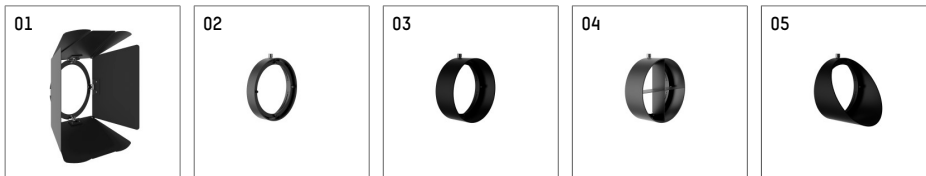

116 544 03 721 D | black

lo.nely 4
spotlight
LED | 55 W 3000 K

- spotlight lo.nely 4
- with 3 circuit DALI adapter
- for Hoffmeister control.x tracks
- circuit selection is possible while adapter is inserted into the track
- passive thermo management
- with LED 4400 lm
- colour temperature: 3000 K
- colour rendering index: CRI >90
- L90 / B10 (50.000h)
- SDCM < 2
- net luminous flux: 3530 lm
- total load: 55 W
- luminous efficacy: 64,2 lm/W
- flood
- beam angle: 45 °
- LED power unit integrated in adapter, electronic (DALI), 220-240 V, 0/50/60 Hz
- temperature-controlled LED circuit board (NTC)
- amplitude dimming
- dimming range: 100-1 %
- housing of die cast aluminium
- adapter of fibreglass reinforced thermoplastic
- microprismatic filter with very high rate of light transmission
- color-, protection- and conversion-filters are available as accessory
- length: 246 mm, width: 93 mm, height: 232 mm
- rotatable 360°, 95° tiltable (can be fixed)
- weight: 2,15 kg
- protection rating: IP20
- protection class I
- 5 years Hoffmeister warranty
- Made in Germany
- maximum ambient temperature: 35 ° C
- certificates: manufactured according to DIN VDE 0711 / EN 60598, CE
- colour: black
- 116 544 03 721 D

- Overview of accessories on the following page / s

116 544 03 721 D
accessory

Optional accessories

description accessory general	dimensions in mm	item number	pic.-No.
antiglare flaps, 8-leaf barn door with connection ring 11656000721 (black) for spotlights lo.nely size 4		116 564 00 721	01
connection ring suitable for attachment of accessories for spotlights lo.nely size 4		116 560 00 721	02
tube screen suitable for attachment of accessories for spotlights lo.nely size 4		116 561 00 721	03
connection tube with cross louver suitable for attachment of accessories for spotlights lo.nely size 4		116 562 00 721	04
visor suitable for attachment of accessories for spotlights lo.nely size 4		116 563 00 721	05