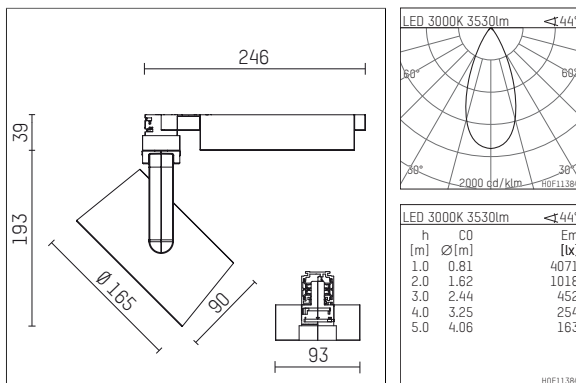

116 544 03 721 D | black

lo.nely 4
spotlight
LED | 55 W 3000 K

- spotlight lo.nely 4
- with 3 circuit DALI adapter
- for Hoffmeister control.x tracks
- circuit selection is possible while adapter is inserted into the track
- passive thermo management
- with LED 4400 lm
- colour temperature: 3000 K
- colour rendering index: CRI >90
- L90 / B10 (50.000h)
- SDCM < 2
- net luminous flux: 3530 lm
- total load: 55 W
- luminous efficacy: 64,2 lm/W
- flood
- beam angle: 45 °
- LED power unit integrated in adapter, electronic (DALI), 220-240 V, 0/50/60 Hz
- temperature-controlled LED circuit board (NTC)
- amplitude dimming
- dimming range: 100-1 %
- housing of die cast aluminium
- adapter of fibreglass reinforced thermoplastic
- microprismatic filter with very high rate of light transmission
- color-, protection- and conversion-filters are available as accessory
- length: 246 mm, width: 93 mm, height: 232 mm
- rotatable 360°, 95° tiltable (can be fixed)
- weight: 2,15 kg
- protection rating: IP20
- protection class I
- 5 years Hoffmeister warranty
- Made in Germany
- maximum ambient temperature: 35 ° C
- certificates: manufactured according to DIN VDE 0711 / EN 60598, CE
- colour: black
- 116 544 03 721 D

Additional optional accessory components

description accessory general	dimensions in mm	item number	pic.-No.
honeycomb louver für Strahler lo.nely Größe 4		116 578 00 000	01
sculpture lens for spotlights lo.nely size 4	Ø: 146,5	116 571 00 000	02
soft.shape lens for spotlights lo.nely size 4	Ø: 146,5	116 570 00 000	03
soft.spot lens for spotlights lo.nely size 4	Ø: 146,5	116 574 00 000	03
prismatic glass for spotlights lo.nely size 4	Ø: 146,5	116 573 00 000	04
wide flood structured glas for spotlights lo.nely size 4	Ø: 146,5	116 572 00 000	02