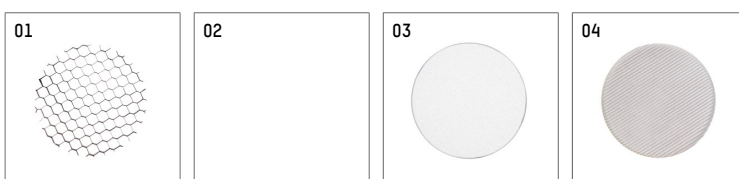

- Overview of accessories on the following page / s

116 544 03 721 D
accessory

Optional accessories

description accessory general	dimensions in mm	item number	pic.-No.
antiglare flaps, 8-leaf barn door with connection ring 11656000721 (black) for spotlights lo.nely size 4		116 564 00 721	01
connection ring suitable for attachment of accessories for spotlights lo.nely size 4		116 560 00 721	02
tube screen suitable for attachment of accessories for spotlights lo.nely size 4		116 561 00 721	03
connection tube with cross louver suitable for attachment of accessories for spotlights lo.nely size 4		116 562 00 721	04
visor suitable for attachment of accessories for spotlights lo.nely size 4		116 563 00 721	05

Additional optional accessory components

description accessory general	dimensions in mm	item number	pic.-No.
honeycomb louver für Strahler lo.nely Größe 4		116 578 00 000	01
sculpture lens for spotlights lo.nely size 4	Ø: 146,5	116 571 00 000	02
soft.shape lens for spotlights lo.nely size 4	Ø: 146,5	116 570 00 000	03
soft.spot lens for spotlights lo.nely size 4	Ø: 146,5	116 574 00 000	03
prismatic glass for spotlights lo.nely size 4	Ø: 146,5	116 573 00 000	04
wide flood structured glas for spotlights lo.nely size 4	Ø: 146,5	116 572 00 000	02