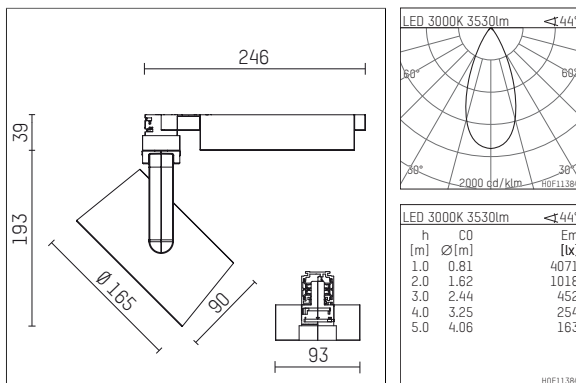

116 544 03 906 D | silver

lo.nely 4
spotlight
LED | 55 W 3000 K

- spotlight lo.nely 4
- with 3 circuit DALI adapter
- for Hoffmeister control.x tracks
- circuit selection is possible while adapter is inserted into the track
- passive thermo management
- with LED 4400 lm
- colour temperature: 3000 K
- colour rendering index: CRI >90
- L90 / B10 (50.000h)
- SDCM < 2
- net luminous flux: 3530 lm
- total load: 55 W
- luminous efficacy: 64,2 lm/W
- flood
- beam angle: 45 °
- LED power unit integrated in adapter, electronic (DALI), 220-240 V, 0/50/60 Hz
- temperature-controlled LED circuit board (NTC)
- amplitude dimming
- dimming range: 100-1 %
- housing of die cast aluminium
- adapter of fibreglass reinforced thermoplastic
- microprismatic filter with very high rate of light transmission
- color-, protection- and conversion-filters are available as accessory
- length: 246 mm, width: 93 mm, height: 232 mm
- rotatable 360°, 95° tiltable (can be fixed)
- weight: 2,15 kg
- protection rating: IP20
- protection class I
- 5 years Hoffmeister warranty
- Made in Germany
- maximum ambient temperature: 35 ° C
- certificates: manufactured according to DIN VDE 0711 / EN 60598, CE
- colour: silver
- 116 544 03 906 D

Additional optional accessory components

description accessory general	dimensions in mm	item number	pic.-No.
honeycomb louver für Strahler lo.nely Größe 4		116 578 00 000	01
sculpture lens for spotlights lo.nely size 4	Ø: 146,5	116 571 00 000	02
soft.shape lens for spotlights lo.nely size 4	Ø: 146,5	116 570 00 000	03
soft.spot lens for spotlights lo.nely size 4	Ø: 146,5	116 574 00 000	03
prismatic glass for spotlights lo.nely size 4	Ø: 146,5	116 573 00 000	04
wide flood structured glas for spotlights lo.nely size 4	Ø: 146,5	116 572 00 000	02