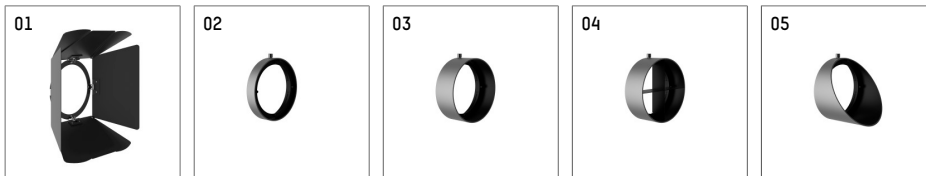

116 544 03 906 D | silver

lo.nely 4
spotlight
LED | 55 W 3000 K

- spotlight lo.nely 4
- with 3 circuit DALI adapter
- for Hoffmeister control.x tracks
- circuit selection is possible while adapter is inserted into the track
- passive thermo management
- with LED 4400 lm
- colour temperature: 3000 K
- colour rendering index: CRI >90
- L90 / B10 (50.000h)
- SDCM < 2
- net luminous flux: 3530 lm
- total load: 55 W
- luminous efficacy: 64,2 lm/W
- flood
- beam angle: 45 °
- LED power unit integrated in adapter, electronic (DALI), 220-240 V, 0/50/60 Hz
- temperature-controlled LED circuit board (NTC)
- amplitude dimming
- dimming range: 100-1 %
- housing of die cast aluminium
- adapter of fibreglass reinforced thermoplastic
- microprismatic filter with very high rate of light transmission
- color-, protection- and conversion-filters are available as accessory
- length: 246 mm, width: 93 mm, height: 232 mm
- rotatable 360°, 95° tiltable (can be fixed)
- weight: 2,15 kg
- protection rating: IP20
- protection class I
- 5 years Hoffmeister warranty
- Made in Germany
- maximum ambient temperature: 35 ° C
- certificates: manufactured according to DIN VDE 0711 / EN 60598, CE
- colour: silver
- 116 544 03 906 D

- Overview of accessories on the following page / s

116 544 03 906 D
accessory

Optional accessories

description accessory general	dimensions in mm	item number	pic.-No.
antiglare flaps, 8-leaf barn door with connection ring 11656000721 (black) for spotlights lo.nely size 4		116 564 00 721	01
connection ring suitable for attachment of accessories for spotlights lo.nely size 4		116 560 00 906	02
tube screen suitable for attachment of accessories for spotlights lo.nely size 4		116 561 00 906	03
connection tube with cross louver suitable for attachment of accessories for spotlights lo.nely size 4		116 562 00 906	04
visor suitable for attachment of accessories for spotlights lo.nely size 4		116 563 00 906	05