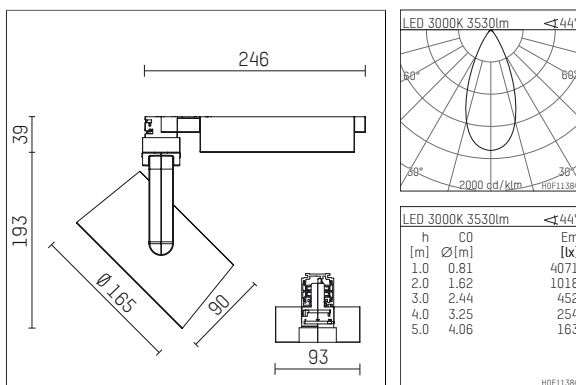

116 544 03 910 D | white

lo.nely 4
spotlight
LED | 55 W 3000 K

- spotlight lo.nely 4
- with 3 circuit DALI adapter
- for Hoffmeister control.x tracks
- circuit selection is possible while adapter is inserted into the track
- passive thermo management
- with LED 4400 lm
- colour temperature: 3000 K
- colour rendering index: CRI >90
- L90 / B10 (50.000h)
- SDCM < 2
- net luminous flux: 3530 lm
- total load: 55 W
- luminous efficacy: 64,2 lm/W
- flood
- beam angle: 45 °
- LED power unit integrated in adapter, electronic (DALI), 220-240 V, 0/50/60 Hz
- temperature-controlled LED circuit board (NTC)
- amplitude dimming
- dimming range: 100-1 %
- housing of die cast aluminium
- adapter of fibreglass reinforced thermoplastic
- microprismatic filter with very high rate of light transmission
- color-, protection- and conversion-filters are available as accessory
- length: 246 mm, width: 93 mm, height: 232 mm
- rotatable 360°, 95° tiltable (can be fixed)
- weight: 2,15 kg
- protection rating: IP20
- protection class I
- 5 years Hoffmeister warranty
- Made in Germany
- maximum ambient temperature: 35 ° C
- certificates: manufactured according to DIN VDE 0711 / EN 60598, CE
- colour: white (RAL9016)
- 116 544 03 910 D

Additional optional accessory components

description accessory general	dimensions in mm	item number	pic.-No.
honeycomb louver für Strahler lo.nely Größe 4		116 578 00 000	01
sculpture lens for spotlights lo.nely size 4	Ø: 146,5	116 571 00 000	02
soft.shape lens for spotlights lo.nely size 4	Ø: 146,5	116 570 00 000	03
soft.spot lens for spotlights lo.nely size 4	Ø: 146,5	116 574 00 000	03
prismatic glass for spotlights lo.nely size 4	Ø: 146,5	116 573 00 000	04
wide flood structured glas for spotlights lo.nely size 4	Ø: 146,5	116 572 00 000	02