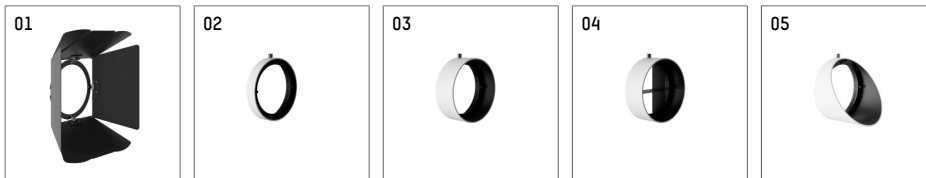

116 544 03 910 D | white

lo.nely 4
spotlight
LED | 55 W 3000 K

- spotlight lo.nely 4
- with 3 circuit DALI adapter
- for Hoffmeister control.x tracks
- circuit selection is possible while adapter is inserted into the track
- passive thermo management
- with LED 4400 lm
- colour temperature: 3000 K
- colour rendering index: CRI >90
- L90 / B10 (50.000h)
- SDCM < 2
- net luminous flux: 3530 lm
- total load: 55 W
- luminous efficacy: 64,2 lm/W
- flood
- beam angle: 45 °
- LED power unit integrated in adapter, electronic (DALI), 220-240 V, 0/50/60 Hz
- temperature-controlled LED circuit board (NTC)
- amplitude dimming
- dimming range: 100-1 %
- housing of die cast aluminium
- adapter of fibreglass reinforced thermoplastic
- microprismatic filter with very high rate of light transmission
- color-, protection- and conversion-filters are available as accessory
- length: 246 mm, width: 93 mm, height: 232 mm
- rotatable 360°, 95° tiltable (can be fixed)
- weight: 2,15 kg
- protection rating: IP20
- protection class I
- 5 years Hoffmeister warranty
- Made in Germany
- maximum ambient temperature: 35 ° C
- certificates: manufactured according to DIN VDE 0711 / EN 60598, CE
- colour: white (RAL9016)
- 116 544 03 910 D

- Overview of accessories on the following page / s

116 544 03 910 D
accessory

Optional accessories

description accessory general	dimensions in mm	item number	pic.-No.
antiglare flaps, 8-leaf barn door with connection ring 11656000721 (black) for spotlights lo.nely size 4		116 564 00 721	01
connection ring suitable for attachment of accessories for spotlights lo.nely size 4		116 560 00 910	02
tube screen suitable for attachment of accessories for spotlights lo.nely size 4		116 561 00 910	03
connection tube with cross louver suitable for attachment of accessories for spotlights lo.nely size 4		116 562 00 910	04
visor suitable for attachment of accessories for spotlights lo.nely size 4		116 563 00 910	05