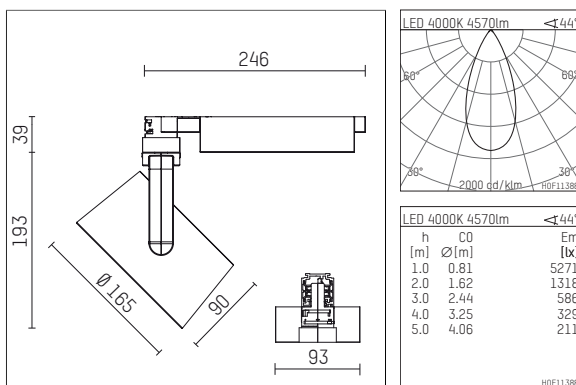

116 544 04 721 D | black

lo.nely 4
spotlight
LED | 55 W 4000 K

- spotlight lo.nely 4
- with 3 circuit DALI adapter
- for Hoffmeister control.x tracks
- circuit selection is possible while adapter is inserted into the track
- passive thermo management
- with LED 5700 lm
- colour temperature: 4000 K
- colour rendering index: CRI >80
- L90 / B10 (50.000h)
- SDCM < 2
- net luminous flux: 4570 lm
- total load: 55 W
- luminous efficacy: 83,1 lm/W
- flood
- beam angle: 45 °
- LED power unit integrated in adapter, electronic (DALI), 220-240 V, 0/50/60 Hz
- temperature-controlled LED circuit board (NTC)
- amplitude dimming
- dimming range: 100-1 %
- housing of die cast aluminium
- adapter of fibreglass reinforced thermoplastic
- microprismatic filter with very high rate of light transmission
- color-, protection- and conversion-filters are available as accessory
- length: 246 mm, width: 93 mm, height: 232 mm
- rotatable 360°, 95° tiltable (can be fixed)
- weight: 2,15 kg
- protection rating: IP20
- protection class I
- 5 years Hoffmeister warranty
- Made in Germany
- maximum ambient temperature: 35 ° C
- certificates: manufactured according to DIN VDE 0711 / EN 60598, CE
- colour: black
- 116 544 04 721 D

Additional optional accessory components

description accessory general	dimensions in mm	item number	pic.-No.
honeycomb louver für Strahler lo.nely Größe 4		116 578 00 000	01
sculpture lens for spotlights lo.nely size 4	Ø: 146,5	116 571 00 000	02
soft.shape lens for spotlights lo.nely size 4	Ø: 146,5	116 570 00 000	03
soft.spot lens for spotlights lo.nely size 4	Ø: 146,5	116 574 00 000	03
prismatic glass for spotlights lo.nely size 4	Ø: 146,5	116 573 00 000	04
wide flood structured glas for spotlights lo.nely size 4	Ø: 146,5	116 572 00 000	02