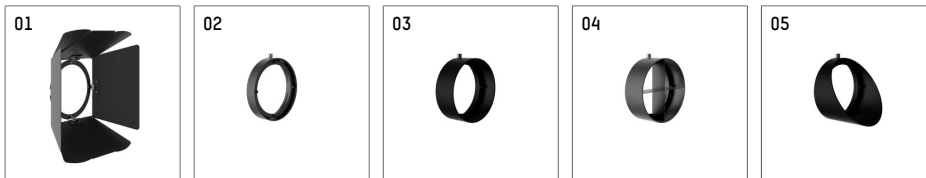

116 544 04 721 D | black

lo.nely 4
spotlight
LED | 55 W 4000 K

- spotlight lo.nely 4
- with 3 circuit DALI adapter
- for Hoffmeister control.x tracks
- circuit selection is possible while adapter is inserted into the track
- passive thermo management
- with LED 5700 lm
- colour temperature: 4000 K
- colour rendering index: CRI >80
- L90 / B10 (50.000h)
- SDCM < 2
- net luminous flux: 4570 lm
- total load: 55 W
- luminous efficacy: 83,1 lm/W
- flood
- beam angle: 45 °
- LED power unit integrated in adapter, electronic (DALI), 220-240 V, 0/50/60 Hz
- temperature-controlled LED circuit board (NTC)
- amplitude dimming
- dimming range: 100-1 %
- housing of die cast aluminium
- adapter of fibreglass reinforced thermoplastic
- microprismatic filter with very high rate of light transmission
- color-, protection- and conversion-filters are available as accessory
- length: 246 mm, width: 93 mm, height: 232 mm
- rotatable 360°, 95° tiltable (can be fixed)
- weight: 2,15 kg
- protection rating: IP20
- protection class I
- 5 years Hoffmeister warranty
- Made in Germany
- maximum ambient temperature: 35 ° C
- certificates: manufactured according to DIN VDE 0711 / EN 60598, CE
- colour: black
- 116 544 04 721 D

- Overview of accessories on the following page / s

116 544 04 721 D
accessory

Optional accessories

description accessory general	dimensions in mm	item number	pic.-No.
antiglare flaps, 8-leaf barn door with connection ring 11656000721 (black) for spotlights lo.nely size 4		116 564 00 721	01
connection ring suitable for attachment of accessories for spotlights lo.nely size 4		116 560 00 721	02
tube screen suitable for attachment of accessories for spotlights lo.nely size 4		116 561 00 721	03
connection tube with cross louver suitable for attachment of accessories for spotlights lo.nely size 4		116 562 00 721	04
visor suitable for attachment of accessories for spotlights lo.nely size 4		116 563 00 721	05