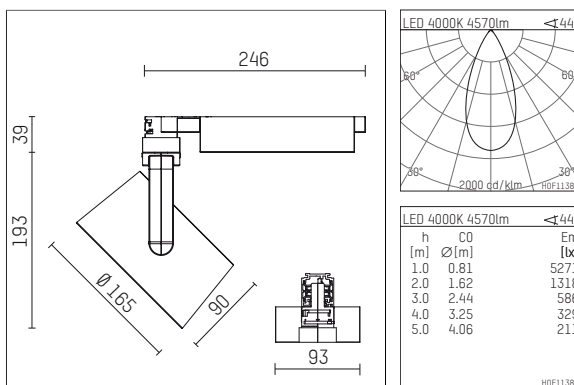

116 544 04 906 D | silver

lo.nely 4
spotlight
LED | 55 W 4000 K

- spotlight lo.nely 4
- with 3 circuit DALI adapter
- for Hoffmeister control.x tracks
- circuit selection is possible while adapter is inserted into the track
- passive thermo management
- with LED 5700 lm
- colour temperature: 4000 K
- colour rendering index: CRI >80
- L90 / B10 (50.000h)
- SDCM < 2
- net luminous flux: 4570 lm
- total load: 55 W
- luminous efficacy: 83,1 lm/W
- flood
- beam angle: 45 °
- LED power unit integrated in adapter, electronic (DALI), 220-240 V, 0/50/60 Hz
- temperature-controlled LED circuit board (NTC)
- amplitude dimming
- dimming range: 100-1 %
- housing of die cast aluminium
- adapter of fibreglass reinforced thermoplastic
- microprismatic filter with very high rate of light transmission
- color-, protection- and conversion-filters are available as accessory
- length: 246 mm, width: 93 mm, height: 232 mm
- rotatable 360°, 95° tiltable (can be fixed)
- weight: 2,15 kg
- protection rating: IP20
- protection class I
- 5 years Hoffmeister warranty
- Made in Germany
- maximum ambient temperature: 35 ° C
- certificates: manufactured according to DIN VDE 0711 / EN 60598, CE
- colour: silver
- 116 544 04 906 D

Additional optional accessory components

description accessory general	dimensions in mm	item number	pic.-No.
honeycomb louver für Strahler lo.nely Größe 4		116 578 00 000	01
sculpture lens for spotlights lo.nely size 4	Ø: 146,5	116 571 00 000	02
soft.shape lens for spotlights lo.nely size 4	Ø: 146,5	116 570 00 000	03
soft.spot lens for spotlights lo.nely size 4	Ø: 146,5	116 574 00 000	03
prismatic glass for spotlights lo.nely size 4	Ø: 146,5	116 573 00 000	04
wide flood structured glas for spotlights lo.nely size 4	Ø: 146,5	116 572 00 000	02