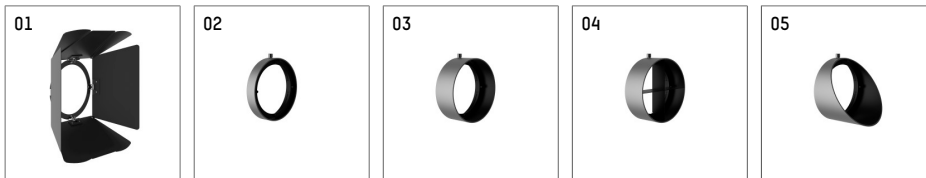

116 544 04 906 D | silver

lo.nely 4
spotlight
LED | 55 W 4000 K

- spotlight lo.nely 4
- with 3 circuit DALI adapter
- for Hoffmeister control.x tracks
- circuit selection is possible while adapter is inserted into the track
- passive thermo management
- with LED 5700 lm
- colour temperature: 4000 K
- colour rendering index: CRI >80
- L90 / B10 (50.000h)
- SDCM < 2
- net luminous flux: 4570 lm
- total load: 55 W
- luminous efficacy: 83,1 lm/W
- flood
- beam angle: 45 °
- LED power unit integrated in adapter, electronic (DALI), 220-240 V, 0/50/60 Hz
- temperature-controlled LED circuit board (NTC)
- amplitude dimming
- dimming range: 100-1 %
- housing of die cast aluminium
- adapter of fibreglass reinforced thermoplastic
- microprismatic filter with very high rate of light transmission
- color-, protection- and conversion-filters are available as accessory
- length: 246 mm, width: 93 mm, height: 232 mm
- rotatable 360°, 95° tiltable (can be fixed)
- weight: 2,15 kg
- protection rating: IP20
- protection class I
- 5 years Hoffmeister warranty
- Made in Germany
- maximum ambient temperature: 35 ° C
- certificates: manufactured according to DIN VDE 0711 / EN 60598, CE
- colour: silver
- 116 544 04 906 D

- Overview of accessories on the following page / s

116 544 04 906 D
accessory

Optional accessories

description accessory general	dimensions in mm	item number	pic.-No.
antiglare flaps, 8-leaf barn door with connection ring 11656000721 (black) for spotlights lo.nely size 4		116 564 00 721	01
connection ring suitable for attachment of accessories for spotlights lo.nely size 4		116 560 00 906	02
tube screen suitable for attachment of accessories for spotlights lo.nely size 4		116 561 00 906	03
connection tube with cross louver suitable for attachment of accessories for spotlights lo.nely size 4		116 562 00 906	04
visor suitable for attachment of accessories for spotlights lo.nely size 4		116 563 00 906	05