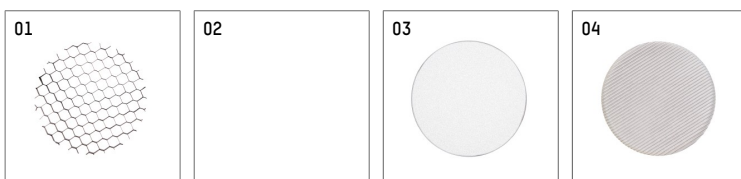

116 544 04 906 D | silver

lo.nely 4
spotlight
LED | 55 W 4000 K

- spotlight lo.nely 4
- with 3 circuit DALI adapter
- for Hoffmeister control.x tracks
- circuit selection is possible while adapter is inserted into the track
- passive thermo management
- with LED 5700 lm
- colour temperature: 4000 K
- colour rendering index: CRI >80
- L90 / B10 (50.000h)
- SDCM < 2
- net luminous flux: 4570 lm
- total load: 55 W
- luminous efficacy: 83,1 lm/W
- flood
- beam angle: 45 °
- LED power unit integrated in adapter, electronic (DALI), 220-240 V, 0/50/60 Hz
- temperature-controlled LED circuit board (NTC)
- amplitude dimming
- dimming range: 100-1 %
- housing of die cast aluminium
- adapter of fibreglass reinforced thermoplastic
- microprismatic filter with very high rate of light transmission
- color-, protection- and conversion-filters are available as accessory
- length: 246 mm, width: 93 mm, height: 232 mm
- rotatable 360°, 95° tiltable (can be fixed)
- weight: 2,15 kg
- protection rating: IP20
- protection class I
- 5 years Hoffmeister warranty
- Made in Germany
- maximum ambient temperature: 35 ° C
- certificates: manufactured according to DIN VDE 0711 / EN 60598, CE
- colour: silver
- 116 544 04 906 D

Additional optional accessory components

description accessory general	dimensions in mm	item number	pic.-No.
honeycomb louver für Strahler lo.nely Größe 4		116 578 00 000	01
sculpture lens for spotlights lo.nely size 4	Ø: 146,5	116 571 00 000	02
soft.shape lens for spotlights lo.nely size 4	Ø: 146,5	116 570 00 000	03
soft.spot lens for spotlights lo.nely size 4	Ø: 146,5	116 574 00 000	03
prismatic glass for spotlights lo.nely size 4	Ø: 146,5	116 573 00 000	04
wide flood structured glas for spotlights lo.nely size 4	Ø: 146,5	116 572 00 000	02