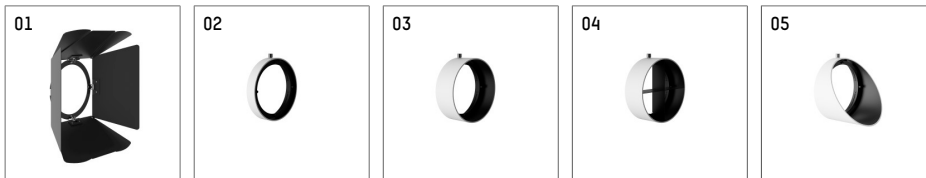

116 544 04 910 D | white

lo.nely 4
spotlight
LED | 55 W 4000 K

- spotlight lo.nely 4
- with 3 circuit DALI adapter
- for Hoffmeister control.x tracks
- circuit selection is possible while adapter is inserted into the track
- passive thermo management
- with LED 5700 lm
- colour temperature: 4000 K
- colour rendering index: CRI >80
- L90 / B10 (50.000h)
- SDCM < 2
- net luminous flux: 4570 lm
- total load: 55 W
- luminous efficacy: 83,1 lm/W
- flood
- beam angle: 45°
- LED power unit integrated in adapter, electronic (DALI), 220-240 V, 0/50/60 Hz
- temperature-controlled LED circuit board (NTC)
- amplitude dimming
- dimming range: 100-1 %
- housing of die cast aluminium
- adapter of fibreglass reinforced thermoplastic
- microprismatic filter with very high rate of light transmission
- color-, protection- and conversion-filters are available as accessory
- length: 246 mm, width: 93 mm, height: 232 mm
- rotatable 360° , 95° tiltable (can be fixed)
- weight: 2,15 kg
- protection rating: IP20
- protection class I
- 5 years Hoffmeister warranty
- Made in Germany
- maximum ambient temperature: 35°C
- certificates: manufactured according to DIN VDE 0711 / EN 60598, CE
- colour: white (RAL9016)
- 116 544 04 910 D

- Overview of accessories on the following page / s

116 544 04 910 D
accessory

Optional accessories

description accessory general	dimensions in mm	item number	pic.-No.
antiglare flaps, 8-leaf barn door with connection ring 11656000721 (black) for spotlights lo.nely size 4		116 564 00 721	01
connection ring suitable for attachment of accessories for spotlights lo.nely size 4		116 560 00 910	02
tube screen suitable for attachment of accessories for spotlights lo.nely size 4		116 561 00 910	03
connection tube with cross louver suitable for attachment of accessories for spotlights lo.nely size 4		116 562 00 910	04
visor suitable for attachment of accessories for spotlights lo.nely size 4		116 563 00 910	05