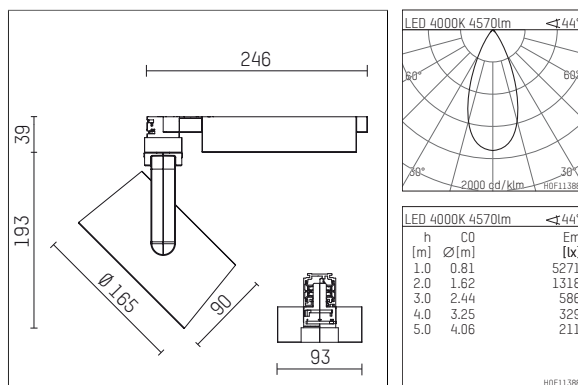

116 544 04 910 D | white

lo.nely 4
spotlight
LED | 55 W 4000 K

- spotlight lo.nely 4
- with 3 circuit DALI adapter
- for Hoffmeister control.x tracks
- circuit selection is possible while adapter is inserted into the track
- passive thermo management
- with LED 5700 lm
- colour temperature: 4000 K
- colour rendering index: CRI >80
- L90 / B10 (50.000h)
- SDCM < 2
- net luminous flux: 4570 lm
- total load: 55 W
- luminous efficacy: 83,1 lm/W
- flood
- beam angle: 45°
- LED power unit integrated in adapter, electronic (DALI), 220-240 V, 0/50/60 Hz
- temperature-controlled LED circuit board (NTC)
- amplitude dimming
- dimming range: 100-1 %
- housing of die cast aluminium
- adapter of fibreglass reinforced thermoplastic
- microprismatic filter with very high rate of light transmission
- color-, protection- and conversion-filters are available as accessory
- length: 246 mm, width: 93 mm, height: 232 mm
- rotatable 360° , 95° tiltable (can be fixed)
- weight: 2,15 kg
- protection rating: IP20
- protection class I
- 5 years Hoffmeister warranty
- Made in Germany
- maximum ambient temperature: 35°C
- certificates: manufactured according to DIN VDE 0711 / EN 60598, CE
- colour: white (RAL9016)
- 116 544 04 910 D

Additional optional accessory components

description accessory general	dimensions in mm	item number	pic.-No.
honeycomb louver für Strahler lo.nely Größe 4		116 578 00 000	01
sculpture lens for spotlights lo.nely size 4	∅: 146,5	116 571 00 000	02
soft.shape lens for spotlights lo.nely size 4	∅: 146,5	116 570 00 000	03
soft.spot lens for spotlights lo.nely size 4	∅: 146,5	116 574 00 000	03
prismatic glass for spotlights lo.nely size 4	∅: 146,5	116 573 00 000	04
wide flood structured glas for spotlights lo.nely size 4	∅: 146,5	116 572 00 000	02