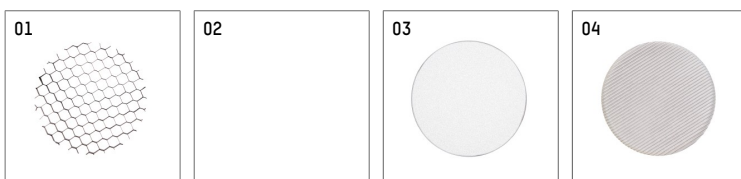

- Overview of accessories on the following page / s

116 544 04 910 D
accessory

Optional accessories

description accessory general	dimensions in mm	item number	pic.-No.
antiglare flaps, 8-leaf barn door with connection ring 11656000721 (black) for spotlights lo.nely size 4		116 564 00 721	01
connection ring suitable for attachment of accessories for spotlights lo.nely size 4		116 560 00 910	02
tube screen suitable for attachment of accessories for spotlights lo.nely size 4		116 561 00 910	03
connection tube with cross louver suitable for attachment of accessories for spotlights lo.nely size 4		116 562 00 910	04
visor suitable for attachment of accessories for spotlights lo.nely size 4		116 563 00 910	05

Additional optional accessory components

description accessory general	dimensions in mm	item number	pic.-No.
honeycomb louver für Strahler lo.nely Größe 4		116 578 00 000	01
sculpture lens for spotlights lo.nely size 4	∅: 146,5	116 571 00 000	02
soft.shape lens for spotlights lo.nely size 4	∅: 146,5	116 570 00 000	03
soft.spot lens for spotlights lo.nely size 4	∅: 146,5	116 574 00 000	03
prismatic glass for spotlights lo.nely size 4	∅: 146,5	116 573 00 000	04
wide flood structured glas for spotlights lo.nely size 4	∅: 146,5	116 572 00 000	02