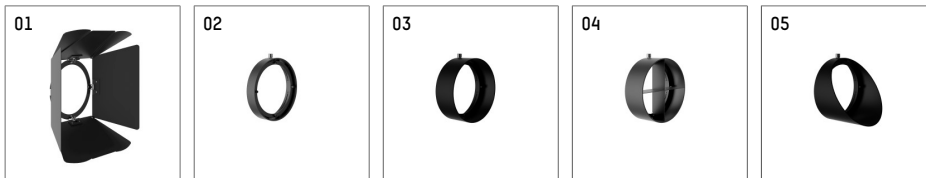

## 11654412 721-PA | black

lo.nely 4  
spotlight  
LED | 55 W 2700 K

- spotlight lo.nely 4
- with recessed mounting plate
- for recessed installation into wall or ceiling
- passive thermo management
- with LED 3300 lm
- colour temperature: 2700 K
- colour rendering index: CRI >90
- L90 / B10 (50.000h)
- SDCM < 3
- net luminous flux: 2650 lm
- total load: 55 W
- luminous efficacy: 48,2 lm/W
- flood
- beam angle: 45 °
- with external LED power unit, electronic, 220-240 V, 0/50/60 Hz
- power supply: supply cord with plug connection 2x5x2,5 mm², length: 360 mm
- suitable for through wiring
- housing of die cast aluminium
- microprismatic filter with very high rate of light transmission
- ceiling plate of die cast aluminium
- color-, protection- and conversion-filters are available as accessory
- diameter: 96 mm, recessing diameter: 83 mm
- recessing depth: 115 mm, ceiling thickness: 1-45 mm
- rotatable 360°, 95° tiltable (can be fixed)
- weight: 2,25 kg
- protection rating: IP20
- protection class I
- 5 years Hoffmeister warranty
- Made in Germany
- maximum ambient temperature: 35 °C
- certificates: manufactured according to DIN VDE 0711 / EN 60598, CE
- colour: black
- 11654412 721-PA

### Optional accessories

description accessory general	dimensions in mm	item number	pic.-No.
antiglare flaps, 8-leaf barn door with connection ring 11656000721 (black) for spotlights lo.nely size 4		116 564 00 721	01
connection ring suitable for attachment of accessories for spotlights lo.nely size 4		116 560 00 721	02
tube screen suitable for attachment of accessories for spotlights lo.nely size 4		116 561 00 721	03
connection tube with cross louver suitable for attachment of accessories for spotlights lo.nely size 4		116 562 00 721	04
visor suitable for attachment of accessories for spotlights lo.nely size 4		116 563 00 721	05