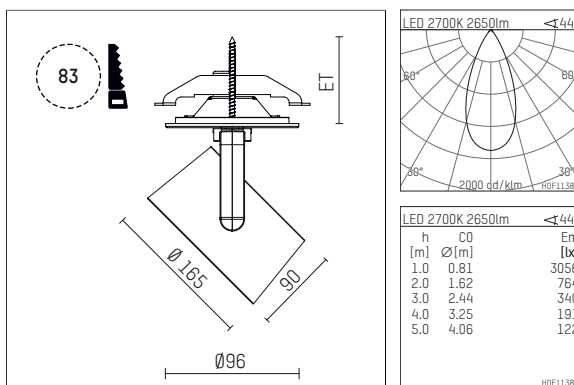

## 11654412 721-PA | black

lo.nely 4  
spotlight  
LED | 55 W 2700 K

- spotlight lo.nely 4
- with recessed mounting plate
- for recessed installation into wall or ceiling
- passive thermo management
- with LED 3300 lm
- colour temperature: 2700 K
- colour rendering index: CRI >90
- L90 / B10 (50.000h)
- SDCM < 3
- net luminous flux: 2650 lm
- total load: 55 W
- luminous efficacy: 48,2 lm/W
- flood
- beam angle: 45 °
- with external LED power unit, electronic, 220-240 V, 0/50/60 Hz
- power supply: supply cord with plug connection 2x5x2,5 mm², length: 360 mm
- suitable for through wiring
- housing of die cast aluminium
- microprismatic filter with very high rate of light transmission
- ceiling plate of die cast aluminium
- color-, protection- and conversion-filters are available as accessory
- diameter: 96 mm, recessing diameter: 83 mm
- recessing depth: 115 mm, ceiling thickness: 1-45 mm
- rotatable 360°, 95° tiltable (can be fixed)
- weight: 2,25 kg
- protection rating: IP20
- protection class I
- 5 years Hoffmeister warranty
- Made in Germany
- maximum ambient temperature: 35 °C
- certificates: manufactured according to DIN VDE 0711 / EN 60598, CE
- colour: black
- 11654412 721-PA

### Additional optional accessory components

description accessory general	dimensions in mm	item number	pic.-No.
honeycomb louver für Strahler lo.nely Größe 4		116 578 00 000	01
sculpture lens for spotlights lo.nely size 4	Ø: 146,5	116 571 00 000	02
soft.shape lens for spotlights lo.nely size 4	Ø: 146,5	116 570 00 000	03
soft.spot lens for spotlights lo.nely size 4	Ø: 146,5	116 574 00 000	03
prismatic glass for spotlights lo.nely size 4	Ø: 146,5	116 573 00 000	04
wide flood structured glas for spotlights lo.nely size 4	Ø: 146,5	116 572 00 000	02