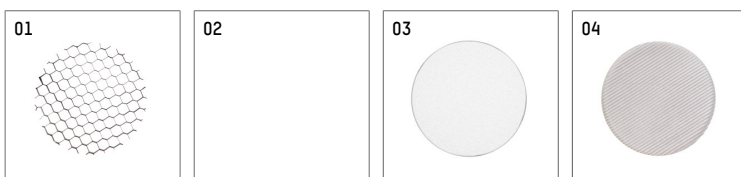

## 11654412 721-PA | black

lo.nely 4  
spotlight  
LED | 55 W 2700 K

- spotlight lo.nely 4
- with recessed mounting plate
- for recessed installation into wall or ceiling
- passive thermo management
- with LED 3300 lm
- colour temperature: 2700 K
- colour rendering index: CRI >90
- L90 / B10 (50.000h)
- SDCM < 3
- net luminous flux: 2650 lm
- total load: 55 W
- luminous efficacy: 48,2 lm/W
- flood
- beam angle: 45 °
- with external LED power unit, electronic, 220-240 V, 0/50/60 Hz
- power supply: supply cord with plug connection 2x5x2,5 mm², length: 360 mm
- suitable for through wiring
- housing of die cast aluminium
- microprismatic filter with very high rate of light transmission
- ceiling plate of die cast aluminium
- color-, protection- and conversion-filters are available as accessory
- diameter: 96 mm, recessing diameter: 83 mm
- recessing depth: 115 mm, ceiling thickness: 1-45 mm
- rotatable 360°, 95° tiltable (can be fixed)
- weight: 2,25 kg
- protection rating: IP20
- protection class I
- 5 years Hoffmeister warranty
- Made in Germany
- maximum ambient temperature: 35 °C
- certificates: manufactured according to DIN VDE 0711 / EN 60598, CE
- colour: black
- 11654412 721-PA

### Additional optional accessory components

description accessory general	dimensions in mm	item number	pic.-No.
honeycomb louver für Strahler lo.nely Größe 4		116 578 00 000	01
sculpture lens for spotlights lo.nely size 4	Ø: 146,5	116 571 00 000	02
soft.shape lens for spotlights lo.nely size 4	Ø: 146,5	116 570 00 000	03
soft.spot lens for spotlights lo.nely size 4	Ø: 146,5	116 574 00 000	03
prismatic glass for spotlights lo.nely size 4	Ø: 146,5	116 573 00 000	04
wide flood structured glas for spotlights lo.nely size 4	Ø: 146,5	116 572 00 000	02