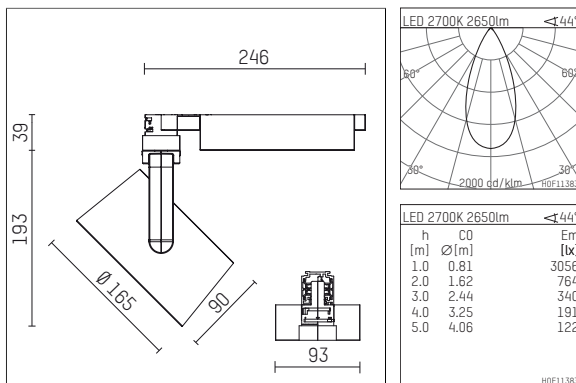

116 544 12 721 | black

lo.nely 4
spotlight
LED | 55 W 2700 K

- spotlight lo.nely 4
- with 3 circuit universal adapter
- for Hoffmeister control.x tracks
- circuit selection is possible while adapter is inserted into the track
- passive thermo management
- with LED 3300 lm
- colour temperature: 2700 K
- colour rendering index: CRI >90
- L90 / B10 (50.000h)
- SDCM < 3
- net luminous flux: 2650 lm
- total load: 55 W
- luminous efficacy: 48,2 lm/W
- flood
- beam angle: 45 °
- LED power unit integrated in adapter, electronic (POTI), 220-240 V, 0/50/60 Hz
- temperature-controlled LED circuit board (NTC)
- amplitude dimming
- adapter with integrated potentiometer
- dimming range: 100-1 %
- housing of die cast aluminium
- adapter of fibreglass reinforced thermoplastic
- microprismatic filter with very high rate of light transmission
- color-, protection- and conversion-filters are available as accessory
- length: 246 mm, width: 93 mm, height: 232 mm
- rotatable 360°, 95° tilttable (can be fixed)
- weight: 2,15 kg
- protection rating: IP20
- protection class I
- 5 years Hoffmeister warranty
- Made in Germany
- maximum ambient temperature: 35 ° C
- certificates: manufactured according to DIN VDE 0711 / EN 60598, CE
- colour: black
- 116 544 12 721

Additional optional accessory components

description accessory general	dimensions in mm	item number	pic.-No.
honeycomb louver für Strahler lo.nely Größe 4		116 578 00 000	01
sculpture lens for spotlights lo.nely size 4	Ø: 146,5	116 571 00 000	02
soft.shape lens for spotlights lo.nely size 4	Ø: 146,5	116 570 00 000	03
soft.spot lens for spotlights lo.nely size 4	Ø: 146,5	116 574 00 000	03
prismatic glass for spotlights lo.nely size 4	Ø: 146,5	116 573 00 000	04
wide flood structured glas for spotlights lo.nely size 4	Ø: 146,5	116 572 00 000	02