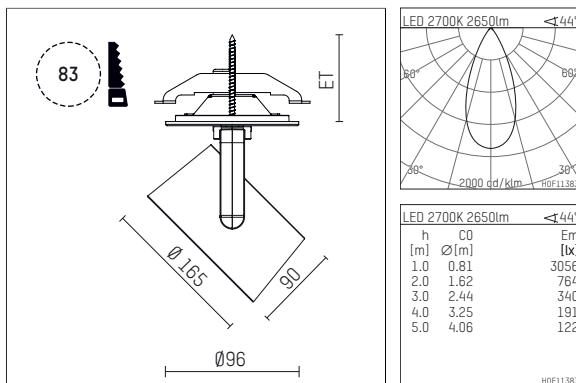

11654412 906-PA | silver

lo.nely 4
spotlight
LED | 55 W 2700 K

- spotlight lo.nely 4
- with recessed mounting plate
- for recessed installation into wall or ceiling
- passive thermo management
- with LED 3300 lm
- colour temperature: 2700 K
- colour rendering index: CRI >90
- L90 / B10 (50.000h)
- SDCM < 3
- net luminous flux: 2650 lm
- total load: 55 W
- luminous efficacy: 48,2 lm/W
- flood
- beam angle: 45 °
- with external LED power unit, electronic, 220-240 V, 0/50/60 Hz
- power supply: supply cord with plug connection 2x5x2,5 mm², length: 360 mm
- suitable for through wiring
- housing of die cast aluminium
- microprismatic filter with very high rate of light transmission
- ceiling plate of die cast aluminium
- color-, protection- and conversion-filters are available as accessory
- diameter: 96 mm, recessing diameter: 83 mm
- recessing depth: 115 mm, ceiling thickness: 1-45 mm
- rotatable 360°, 95° tilttable (can be fixed)
- weight: 2,25 kg
- protection rating: IP20
- protection class I
- 5 years Hoffmeister warranty
- Made in Germany
- maximum ambient temperature: 35 ° C
- certificates: manufactured according to DIN VDE 0711 / EN 60598, CE
- colour: silver
- 11654412 906-PA

Additional optional accessory components

description accessory general	dimensions in mm	item number	pic.-No.
honeycomb louver für Strahler lo.nely Größe 4		116 578 00 000	01
sculpture lens for spotlights lo.nely size 4	Ø: 146,5	116 571 00 000	02
soft.shape lens for spotlights lo.nely size 4	Ø: 146,5	116 570 00 000	03
soft.spot lens for spotlights lo.nely size 4	Ø: 146,5	116 574 00 000	03
prismatic glass for spotlights lo.nely size 4	Ø: 146,5	116 573 00 000	04
wide flood structured glas for spotlights lo.nely size 4	Ø: 146,5	116 572 00 000	02