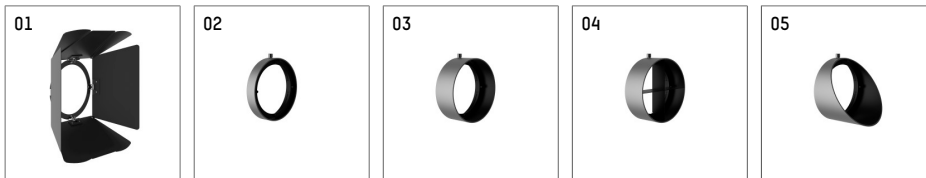

11654412 906-PA | silver

lo.nely 4
spotlight
LED | 55 W 2700 K

- spotlight lo.nely 4
- with recessed mounting plate
- for recessed installation into wall or ceiling
- passive thermo management
- with LED 3300 lm
- colour temperature: 2700 K
- colour rendering index: CRI >90
- L90 / B10 (50.000h)
- SDCM < 3
- net luminous flux: 2650 lm
- total load: 55 W
- luminous efficacy: 48,2 lm/W
- flood
- beam angle: 45 °
- with external LED power unit, electronic, 220-240 V, 0/50/60 Hz
- power supply: supply cord with plug connection 2x5x2,5 mm², length: 360 mm
- suitable for through wiring
- housing of die cast aluminium
- microprismatic filter with very high rate of light transmission
- ceiling plate of die cast aluminium
- color-, protection- and conversion-filters are available as accessory
- diameter: 96 mm, recessing diameter: 83 mm
- recessing depth: 115 mm, ceiling thickness: 1-45 mm
- rotatable 360°, 95° tilttable (can be fixed)
- weight: 2,25 kg
- protection rating: IP20
- protection class I
- 5 years Hoffmeister warranty
- Made in Germany
- maximum ambient temperature: 35 ° C
- certificates: manufactured according to DIN VDE 0711 / EN 60598, CE
- colour: silver
- 11654412 906-PA

- Overview of accessories on the following page / s

11654412 906-PA
accessory

Optional accessories

description accessory general	dimensions in mm	item number	pic.-No.
antiglare flaps, 8-leaf barn door with connection ring 11656000721 (black) for spotlights lo.nely size 4		116 564 00 721	01
connection ring suitable for attachment of accessories for spotlights lo.nely size 4		116 560 00 906	02
tube screen suitable for attachment of accessories for spotlights lo.nely size 4		116 561 00 906	03
connection tube with cross louver suitable for attachment of accessories for spotlights lo.nely size 4		116 562 00 906	04
visor suitable for attachment of accessories for spotlights lo.nely size 4		116 563 00 906	05