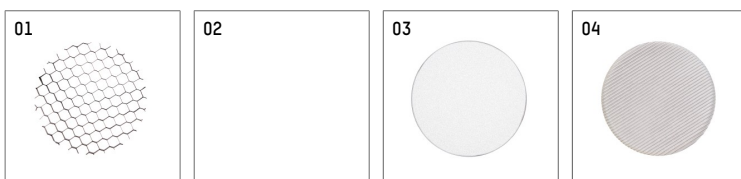

11654412 906-PA | silver

lo.nely 4
spotlight
LED | 55 W 2700 K

- spotlight lo.nely 4
- with recessed mounting plate
- for recessed installation into wall or ceiling
- passive thermo management
- with LED 3300 lm
- colour temperature: 2700 K
- colour rendering index: CRI >90
- L90 / B10 (50.000h)
- SDCM < 3
- net luminous flux: 2650 lm
- total load: 55 W
- luminous efficacy: 48,2 lm/W
- flood
- beam angle: 45 °
- with external LED power unit, electronic, 220-240 V, 0/50/60 Hz
- power supply: supply cord with plug connection 2x5x2,5 mm², length: 360 mm
- suitable for through wiring
- housing of die cast aluminium
- microprismatic filter with very high rate of light transmission
- ceiling plate of die cast aluminium
- color-, protection- and conversion-filters are available as accessory
- diameter: 96 mm, recessing diameter: 83 mm
- recessing depth: 115 mm, ceiling thickness: 1-45 mm
- rotatable 360°, 95° tilttable (can be fixed)
- weight: 2,25 kg
- protection rating: IP20
- protection class I
- 5 years Hoffmeister warranty
- Made in Germany
- maximum ambient temperature: 35 ° C
- certificates: manufactured according to DIN VDE 0711 / EN 60598, CE
- colour: silver
- 11654412 906-PA

Additional optional accessory components

description accessory general	dimensions in mm	item number	pic.-No.
honeycomb louver für Strahler lo.nely Größe 4		116 578 00 000	01
sculpture lens for spotlights lo.nely size 4	Ø: 146,5	116 571 00 000	02
soft.shape lens for spotlights lo.nely size 4	Ø: 146,5	116 570 00 000	03
soft.spot lens for spotlights lo.nely size 4	Ø: 146,5	116 574 00 000	03
prismatic glass for spotlights lo.nely size 4	Ø: 146,5	116 573 00 000	04
wide flood structured glas for spotlights lo.nely size 4	Ø: 146,5	116 572 00 000	02