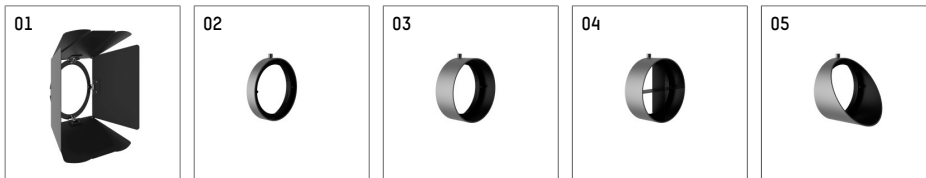

**116 544 12 906 | silver**

lo.nely 4  
spotlight  
LED | 55 W 2700 K

- spotlight lo.nely 4
- with 3 circuit universal adapter
- for Hoffmeister control.x tracks
- circuit selection is possible while adapter is inserted into the track
- passive thermo management
- with LED 3300 lm
- colour temperature: 2700 K
- colour rendering index: CRI >90
- L90 / B10 (50.000h)
- SDCM < 3
- net luminous flux: 2650 lm
- total load: 55 W
- luminous efficacy: 48,2 lm/W
- flood
- beam angle: 45 °
- LED power unit integrated in adapter, electronic (POTI), 220-240 V, 0/50/60 Hz
- temperature-controlled LED circuit board (NTC)
- amplitude dimming
- adapter with integrated potentiometer
- dimming range: 100-1 %
- housing of die cast aluminium
- adapter of fibreglass reinforced thermoplastic
- microprismatic filter with very high rate of light transmission
- color-, protection- and conversion-filters are available as accessory
- length: 246 mm, width: 93 mm, height: 232 mm
- rotatable 360°, 95° tilttable (can be fixed)
- weight: 2,15 kg
- protection rating: IP20
- protection class I
- 5 years Hoffmeister warranty
- Made in Germany
- maximum ambient temperature: 35 ° C
- certificates: manufactured according to DIN VDE 0711 / EN 60598, CE
- colour: silver
- 116 544 12 906

### Optional accessories

description accessory general	dimensions in mm	item number	pic.-No.
antiglare flaps, 8-leaf barn door with connection ring 11656000721 (black) for spotlights lo.nely size 4		116 564 00 721	01
connection ring suitable for attachment of accessories for spotlights lo.nely size 4		116 560 00 906	02
tube screen suitable for attachment of accessories for spotlights lo.nely size 4		116 561 00 906	03
connection tube with cross louver suitable for attachment of accessories for spotlights lo.nely size 4		116 562 00 906	04
visor suitable for attachment of accessories for spotlights lo.nely size 4		116 563 00 906	05