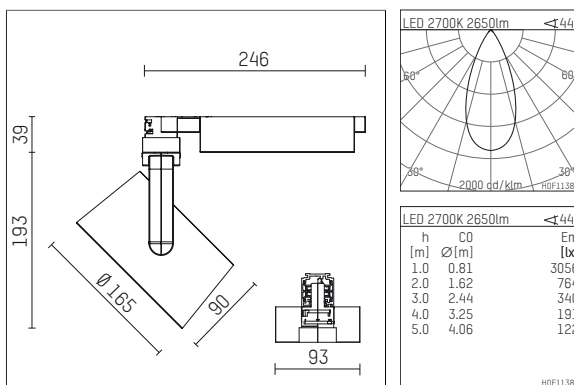

**116 544 12 906 | silver**

lo.nely 4  
spotlight  
LED | 55 W 2700 K

- spotlight lo.nely 4
- with 3 circuit universal adapter
- for Hoffmeister control.x tracks
- circuit selection is possible while adapter is inserted into the track
- passive thermo management
- with LED 3300 lm
- colour temperature: 2700 K
- colour rendering index: CRI >90
- L90 / B10 (50.000h)
- SDCM < 3
- net luminous flux: 2650 lm
- total load: 55 W
- luminous efficacy: 48,2 lm/W
- flood
- beam angle: 45 °
- LED power unit integrated in adapter, electronic (POTI), 220-240 V, 0/50/60 Hz
- temperature-controlled LED circuit board (NTC)
- amplitude dimming
- adapter with integrated potentiometer
- dimming range: 100-1 %
- housing of die cast aluminium
- adapter of fibreglass reinforced thermoplastic
- microprismatic filter with very high rate of light transmission
- color-, protection- and conversion-filters are available as accessory
- length: 246 mm, width: 93 mm, height: 232 mm
- rotatable 360°, 95° tilttable (can be fixed)
- weight: 2,15 kg
- protection rating: IP20
- protection class I
- 5 years Hoffmeister warranty
- Made in Germany
- maximum ambient temperature: 35 ° C
- certificates: manufactured according to DIN VDE 0711 / EN 60598, CE
- colour: silver
- 116 544 12 906

### Additional optional accessory components

description accessory general	dimensions in mm	item number	pic.-No.
honeycomb louver für Strahler lo.nely Größe 4		116 578 00 000	01
sculpture lens for spotlights lo.nely size 4	Ø: 146,5	116 571 00 000	02
soft.shape lens for spotlights lo.nely size 4	Ø: 146,5	116 570 00 000	03
soft.spot lens for spotlights lo.nely size 4	Ø: 146,5	116 574 00 000	03
prismatic glass for spotlights lo.nely size 4	Ø: 146,5	116 573 00 000	04
wide flood structured glas for spotlights lo.nely size 4	Ø: 146,5	116 572 00 000	02