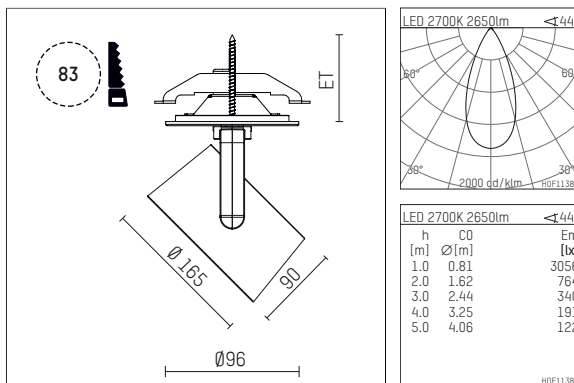

11654412 910-PA | white

lo.nely 4
spotlight
LED | 55 W 2700 K

- spotlight lo.nely 4
- with recessed mounting plate
- for recessed installation into wall or ceiling
- passive thermo management
- with LED 3300 lm
- colour temperature: 2700 K
- colour rendering index: CRI >90
- L90 / B10 (50.000h)
- SDCM < 3
- net luminous flux: 2650 lm
- total load: 55 W
- luminous efficacy: 48,2 lm/W
- flood
- beam angle: 45 °
- with external LED power unit, electronic, 220-240 V, 0/50/60 Hz
- temperature-controlled LED circuit board (NTC)
- power supply: supply cord with plug connection 2x5x2,5 mm², length: 360 mm
- suitable for through wiring
- housing of die cast aluminium
- microprismatic filter with very high rate of light transmission
- ceiling plate of die cast aluminium
- color-, protection- and conversion-filters are available as accessory
- diameter: 96 mm, recessing diameter: 83 mm
- recessing depth: 115 mm, ceiling thickness: 1-45 mm
- rotatable 360°, 95° tiltable (can be fixed)
- weight: 2,25 kg
- protection rating: IP20
- protection class I
- 5 years Hoffmeister warranty
- Made in Germany
- maximum ambient temperature: 35 ° C
- certificates: manufactured according to DIN VDE 0711 / EN 60598, CE
- colour: white (RAL9016)
- 11654412 910-PA

Additional optional accessory components

description accessory general	dimensions in mm	item number	pic.-No.
honeycomb louver für Strahler lo.nely Größe 4		116 578 00 000	01
sculpture lens for spotlights lo.nely size 4	Ø: 146,5	116 571 00 000	02
soft.shape lens for spotlights lo.nely size 4	Ø: 146,5	116 570 00 000	03
soft.spot lens for spotlights lo.nely size 4	Ø: 146,5	116 574 00 000	03
prismatic glass for spotlights lo.nely size 4	Ø: 146,5	116 573 00 000	04
wide flood structured glas for spotlights lo.nely size 4	Ø: 146,5	116 572 00 000	02