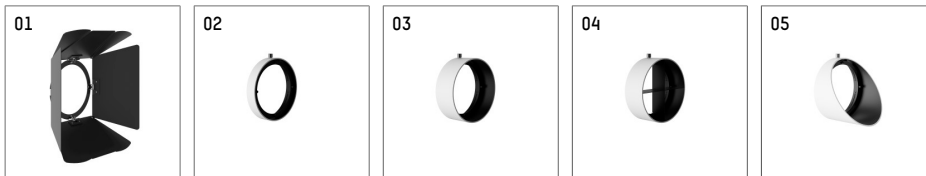

11654412 910-PA | white

lo.nely 4
spotlight
LED | 55 W 2700 K

- spotlight lo.nely 4
- with recessed mounting plate
- for recessed installation into wall or ceiling
- passive thermo management
- with LED 3300 lm
- colour temperature: 2700 K
- colour rendering index: CRI >90
- L90 / B10 (50.000h)
- SDCM < 3
- net luminous flux: 2650 lm
- total load: 55 W
- luminous efficacy: 48,2 lm/W
- flood
- beam angle: 45 °
- with external LED power unit, electronic, 220-240 V, 0/50/60 Hz
- temperature-controlled LED circuit board (NTC)
- power supply: supply cord with plug connection 2x5x2,5 mm², length: 360 mm
- suitable for through wiring
- housing of die cast aluminium
- microprismatic filter with very high rate of light transmission
- ceiling plate of die cast aluminium
- color-, protection- and conversion-filters are available as accessory
- diameter: 96 mm, recessing diameter: 83 mm
- recessing depth: 115 mm, ceiling thickness: 1-45 mm
- rotatable 360°, 95° tiltable (can be fixed)
- weight: 2,25 kg
- protection rating: IP20
- protection class I
- 5 years Hoffmeister warranty
- Made in Germany
- maximum ambient temperature: 35 ° C
- certificates: manufactured according to DIN VDE 0711 / EN 60598, CE
- colour: white (RAL9016)
- 11654412 910-PA

- Overview of accessories on the following page / s

11654412 910-PA
accessory

Optional accessories

description accessory general	dimensions in mm	item number	pic.-No.
antiglare flaps, 8-leaf barn door with connection ring 11656000721 (black) for spotlights lo.nely size 4		116 564 00 721	01
connection ring suitable for attachment of accessories for spotlights lo.nely size 4		116 560 00 910	02
tube screen suitable for attachment of accessories for spotlights lo.nely size 4		116 561 00 910	03
connection tube with cross louver suitable for attachment of accessories for spotlights lo.nely size 4		116 562 00 910	04
visor suitable for attachment of accessories for spotlights lo.nely size 4		116 563 00 910	05