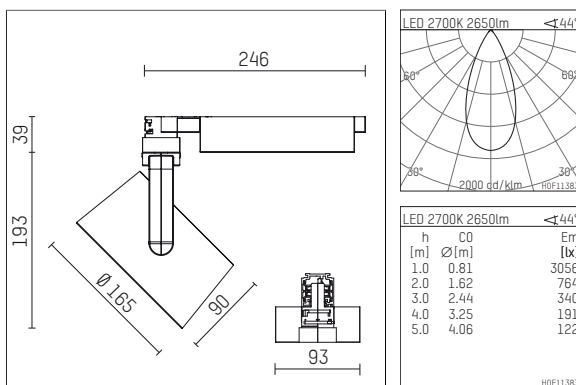

**116 544 12 910 | white**

lo.nely 4  
spotlight  
LED | 55 W 2700 K

- spotlight lo.nely 4
- with 3 circuit universal adapter
- for Hoffmeister control.x tracks
- circuit selection is possible while adapter is inserted into the track
- passive thermo management
- with LED 3300 lm
- colour temperature: 2700 K
- colour rendering index: CRI >90
- L90 / B10 (50.000h)
- SDCM < 3
- net luminous flux: 2650 lm
- total load: 55 W
- luminous efficacy: 48,2 lm/W
- flood
- beam angle: 45 °
- LED power unit integrated in adapter, electronic (POTI), 220-240 V, 0/50/60 Hz
- temperature-controlled LED circuit board (NTC)
- amplitude dimming
- adapter with integrated potentiometer
- dimming range: 100-1 %
- housing of die cast aluminium
- adapter of fibreglass reinforced thermoplastic
- microprismatic filter with very high rate of light transmission
- color-, protection- and conversion-filters are available as accessory
- length: 246 mm, width: 93 mm, height: 232 mm
- rotatable 360°, 95° tilttable (can be fixed)
- weight: 2,15 kg
- protection rating: IP20
- protection class I
- 5 years Hoffmeister warranty
- Made in Germany
- maximum ambient temperature: 35 ° C
- certificates: manufactured according to DIN VDE 0711 / EN 60598, CE
- colour: white (RAL9016)
- 116 544 12 910

### Additional optional accessory components

description accessory general	dimensions in mm	item number	pic.-No.
honeycomb louver für Strahler lo.nely Größe 4		116 578 00 000	01
sculpture lens for spotlights lo.nely size 4	Ø: 146,5	116 571 00 000	02
soft.shape lens for spotlights lo.nely size 4	Ø: 146,5	116 570 00 000	03
soft.spot lens for spotlights lo.nely size 4	Ø: 146,5	116 574 00 000	03
prismatic glass for spotlights lo.nely size 4	Ø: 146,5	116 573 00 000	04
wide flood structured glas for spotlights lo.nely size 4	Ø: 146,5	116 572 00 000	02