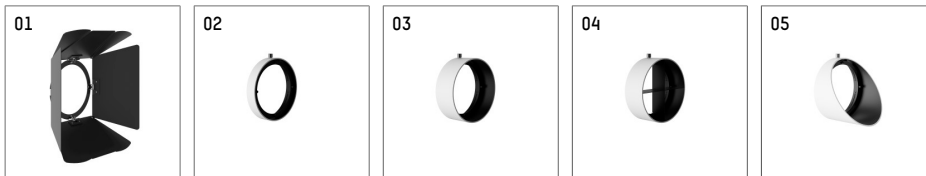

**116 544 12 910 | white**

lo.nely 4  
spotlight  
LED | 55 W 2700 K

- spotlight lo.nely 4
- with 3 circuit universal adapter
- for Hoffmeister control.x tracks
- circuit selection is possible while adapter is inserted into the track
- passive thermo management
- with LED 3300 lm
- colour temperature: 2700 K
- colour rendering index: CRI >90
- L90 / B10 (50.000h)
- SDCM < 3
- net luminous flux: 2650 lm
- total load: 55 W
- luminous efficacy: 48,2 lm/W
- flood
- beam angle: 45 °
- LED power unit integrated in adapter, electronic (POTI), 220-240 V, 0/50/60 Hz
- temperature-controlled LED circuit board (NTC)
- amplitude dimming
- adapter with integrated potentiometer
- dimming range: 100-1 %
- housing of die cast aluminium
- adapter of fibreglass reinforced thermoplastic
- microprismatic filter with very high rate of light transmission
- color-, protection- and conversion-filters are available as accessory
- length: 246 mm, width: 93 mm, height: 232 mm
- rotatable 360°, 95° tilttable (can be fixed)
- weight: 2,15 kg
- protection rating: IP20
- protection class I
- 5 years Hoffmeister warranty
- Made in Germany
- maximum ambient temperature: 35 ° C
- certificates: manufactured according to DIN VDE 0711 / EN 60598, CE
- colour: white (RAL9016)
- 116 544 12 910

### Optional accessories

description accessory general	dimensions in mm	item number	pic.-No.
antiglare flaps, 8-leaf barn door with connection ring 11656000721 (black) for spotlights lo.nely size 4		116 564 00 721	01
connection ring suitable for attachment of accessories for spotlights lo.nely size 4		116 560 00 910	02
tube screen suitable for attachment of accessories for spotlights lo.nely size 4		116 561 00 910	03
connection tube with cross louver suitable for attachment of accessories for spotlights lo.nely size 4		116 562 00 910	04
visor suitable for attachment of accessories for spotlights lo.nely size 4		116 563 00 910	05