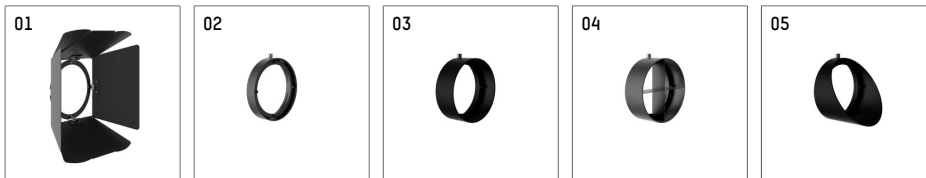

## 11654413 721-PA | black

lo.nely 4  
spotlight  
LED | 55 W 3000 K

- spotlight lo.nely 4
- with recessed mounting plate
- for recessed installation into wall or ceiling
- passive thermo management
- with LED 4400 lm
- colour temperature: 3000 K
- colour rendering index: CRI >90
- L90 / B10 (50.000h)
- SDCM < 2
- net luminous flux: 3530 lm
- total load: 55 W
- luminous efficacy: 64,2 lm/W
- flood
- beam angle: 45 °
- with external LED power unit, electronic, 220-240 V, 0/50/60 Hz
- power supply: supply cord with plug connection 2x5x2,5 mm², length: 360 mm
- suitable for through wiring
- housing of die cast aluminium
- microprismatic filter with very high rate of light transmission
- ceiling plate of die cast aluminium
- color-, protection- and conversion-filters are available as accessory
- diameter: 96 mm, recessing diameter: 83 mm
- recessing depth: 115 mm, ceiling thickness: 1-45 mm
- rotatable 360°, 95° tiltable (can be fixed)
- weight: 2,25 kg
- protection rating: IP20
- protection class I
- 5 years Hoffmeister warranty
- Made in Germany
- maximum ambient temperature: 35 ° C
- certificates: manufactured according to DIN VDE 0711 / EN 60598, CE
- colour: black
- 11654413 721-PA

### Optional accessories

description accessory general	dimensions in mm	item number	pic.-No.
antiglare flaps, 8-leaf barn door with connection ring 11656000721 (black) for spotlights lo.nely size 4		116 564 00 721	01
connection ring suitable for attachment of accessories for spotlights lo.nely size 4		116 560 00 721	02
tube screen suitable for attachment of accessories for spotlights lo.nely size 4		116 561 00 721	03
connection tube with cross louver suitable for attachment of accessories for spotlights lo.nely size 4		116 562 00 721	04
visor suitable for attachment of accessories for spotlights lo.nely size 4		116 563 00 721	05