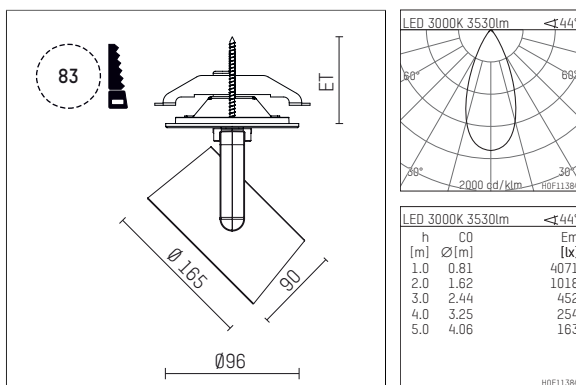

## 11654413 721-PA | black

lo.nely 4  
spotlight  
LED | 55 W 3000 K

- spotlight lo.nely 4
- with recessed mounting plate
- for recessed installation into wall or ceiling
- passive thermo management
- with LED 4400 lm
- colour temperature: 3000 K
- colour rendering index: CRI >90
- L90 / B10 (50.000h)
- SDCM < 2
- net luminous flux: 3530 lm
- total load: 55 W
- luminous efficacy: 64,2 lm/W
- flood
- beam angle: 45 °
- with external LED power unit, electronic, 220-240 V, 0/50/60 Hz
- power supply: supply cord with plug connection 2x5x2,5 mm², length: 360 mm
- suitable for through wiring
- housing of die cast aluminium
- microprismatic filter with very high rate of light transmission
- ceiling plate of die cast aluminium
- color-, protection- and conversion-filters are available as accessory
- diameter: 96 mm, recessing diameter: 83 mm
- recessing depth: 115 mm, ceiling thickness: 1-45 mm
- rotatable 360°, 95° tiltable (can be fixed)
- weight: 2,25 kg
- protection rating: IP20
- protection class I
- 5 years Hoffmeister warranty
- Made in Germany
- maximum ambient temperature: 35 ° C
- certificates: manufactured according to DIN VDE 0711 / EN 60598, CE
- colour: black
- 11654413 721-PA

### Additional optional accessory components

description accessory general	dimensions in mm	item number	pic.-No.
honeycomb louver für Strahler lo.nely Größe 4		116 578 00 000	01
sculpture lens for spotlights lo.nely size 4	Ø: 146,5	116 571 00 000	02
soft.shape lens for spotlights lo.nely size 4	Ø: 146,5	116 570 00 000	03
soft.spot lens for spotlights lo.nely size 4	Ø: 146,5	116 574 00 000	03
prismatic glass for spotlights lo.nely size 4	Ø: 146,5	116 573 00 000	04
wide flood structured glas for spotlights lo.nely size 4	Ø: 146,5	116 572 00 000	02