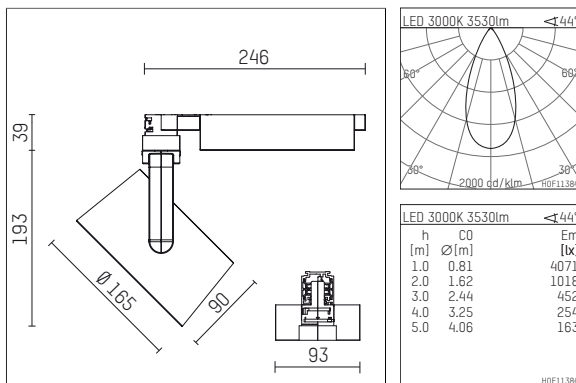

**116 544 13 721 | black**

lo.nely 4  
spotlight  
LED | 55 W 3000 K

- spotlight lo.nely 4
- with 3 circuit universal adapter
- for Hoffmeister control.x tracks
- circuit selection is possible while adapter is inserted into the track
- passive thermo management
- with LED 4400 lm
- colour temperature: 3000 K
- colour rendering index: CRI >90
- L90 / B10 (50.000h)
- SDCM < 2
- net luminous flux: 3530 lm
- total load: 55 W
- luminous efficacy: 64,2 lm/W
- flood
- beam angle: 45 °
- LED power unit integrated in adapter, electronic (POTI), 220-240 V, 0/50/60 Hz
- temperature-controlled LED circuit board (NTC)
- amplitude dimming
- adapter with integrated potentiometer
- dimming range: 100-1 %
- housing of die cast aluminium
- adapter of fibreglass reinforced thermoplastic
- microprismatic filter with very high rate of light transmission
- color-, protection- and conversion-filters are available as accessory
- length: 246 mm, width: 93 mm, height: 232 mm
- rotatable 360°, 95° tilttable (can be fixed)
- weight: 2,15 kg
- protection rating: IP20
- protection class I
- 5 years Hoffmeister warranty
- Made in Germany
- maximum ambient temperature: 35 ° C
- certificates: manufactured according to DIN VDE 0711 / EN 60598, CE
- colour: black
- 116 544 13 721

### Additional optional accessory components

description accessory general	dimensions in mm	item number	pic.-No.
honeycomb louver für Strahler lo.nely Größe 4		116 578 00 000	01
sculpture lens for spotlights lo.nely size 4	Ø: 146,5	116 571 00 000	02
soft.shape lens for spotlights lo.nely size 4	Ø: 146,5	116 570 00 000	03
soft.spot lens for spotlights lo.nely size 4	Ø: 146,5	116 574 00 000	03
prismatic glass for spotlights lo.nely size 4	Ø: 146,5	116 573 00 000	04
wide flood structured glas for spotlights lo.nely size 4	Ø: 146,5	116 572 00 000	02