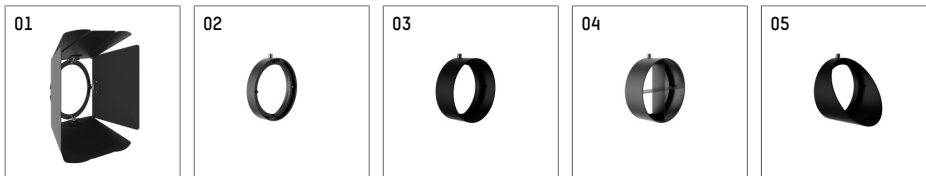

**116 544 13 721 | black**

lo.nely 4  
spotlight  
LED | 55 W 3000 K

- spotlight lo.nely 4
- with 3 circuit universal adapter
- for Hoffmeister control.x tracks
- circuit selection is possible while adapter is inserted into the track
- passive thermo management
- with LED 4400 lm
- colour temperature: 3000 K
- colour rendering index: CRI >90
- L90 / B10 (50.000h)
- SDCM < 2
- net luminous flux: 3530 lm
- total load: 55 W
- luminous efficacy: 64,2 lm/W
- flood
- beam angle: 45 °
- LED power unit integrated in adapter, electronic (POTI), 220-240 V, 0/50/60 Hz
- temperature-controlled LED circuit board (NTC)
- amplitude dimming
- adapter with integrated potentiometer
- dimming range: 100-1 %
- housing of die cast aluminium
- adapter of fibreglass reinforced thermoplastic
- microprismatic filter with very high rate of light transmission
- color-, protection- and conversion-filters are available as accessory
- length: 246 mm, width: 93 mm, height: 232 mm
- rotatable 360°, 95° tilttable (can be fixed)
- weight: 2,15 kg
- protection rating: IP20
- protection class I
- 5 years Hoffmeister warranty
- Made in Germany
- maximum ambient temperature: 35 ° C
- certificates: manufactured according to DIN VDE 0711 / EN 60598, CE
- colour: black
- 116 544 13 721

### Optional accessories

description accessory general	dimensions in mm	item number	pic.-No.
antiglare flaps, 8-leaf barn door with connection ring 11656000721 (black) for spotlights lo.nely size 4		116 564 00 721	01
connection ring suitable for attachment of accessories for spotlights lo.nely size 4		116 560 00 721	02
tube screen suitable for attachment of accessories for spotlights lo.nely size 4		116 561 00 721	03
connection tube with cross louver suitable for attachment of accessories for spotlights lo.nely size 4		116 562 00 721	04
visor suitable for attachment of accessories for spotlights lo.nely size 4		116 563 00 721	05