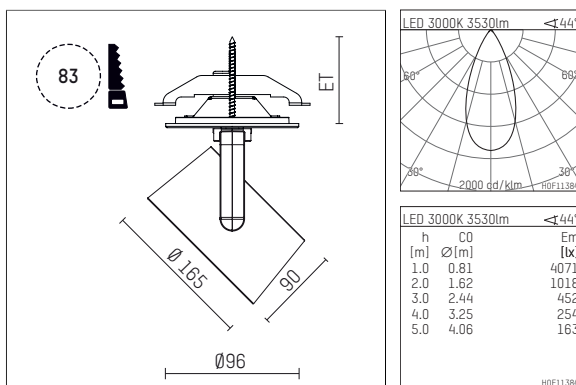

## 11654413 906-PA | silver

lo.nely 4  
spotlight  
LED | 55 W 3000 K

- spotlight lo.nely 4
- with recessed mounting plate
- for recessed installation into wall or ceiling
- passive thermo management
- with LED 4400 lm
- colour temperature: 3000 K
- colour rendering index: CRI >90
- L90 / B10 (50.000h)
- SDCM < 2
- net luminous flux: 3530 lm
- total load: 55 W
- luminous efficacy: 64,2 lm/W
- flood
- beam angle: 45 °
- with external LED power unit, electronic, 220-240 V, 0/50/60 Hz
- power supply: supply cord with plug connection 2x5x2,5 mm², length: 360 mm
- suitable for through wiring
- housing of die cast aluminium
- microprismatic filter with very high rate of light transmission
- ceiling plate of die cast aluminium
- color-, protection- and conversion-filters are available as accessory
- diameter: 96 mm, recessing diameter: 83 mm
- recessing depth: 115 mm, ceiling thickness: 1-45 mm
- rotatable 360°, 95° tiltable (can be fixed)
- weight: 2,25 kg
- protection rating: IP20
- protection class I
- 5 years Hoffmeister warranty
- Made in Germany
- maximum ambient temperature: 35 ° C
- certificates: manufactured according to DIN VDE 0711 / EN 60598, CE
- colour: silver
- 11654413 906-PA

### Additional optional accessory components

description accessory general	dimensions in mm	item number	pic.-No.
honeycomb louver für Strahler lo.nely Größe 4		116 578 00 000	01
sculpture lens for spotlights lo.nely size 4	Ø: 146,5	116 571 00 000	02
soft.shape lens for spotlights lo.nely size 4	Ø: 146,5	116 570 00 000	03
soft.spot lens for spotlights lo.nely size 4	Ø: 146,5	116 574 00 000	03
prismatic glass for spotlights lo.nely size 4	Ø: 146,5	116 573 00 000	04
wide flood structured glas for spotlights lo.nely size 4	Ø: 146,5	116 572 00 000	02