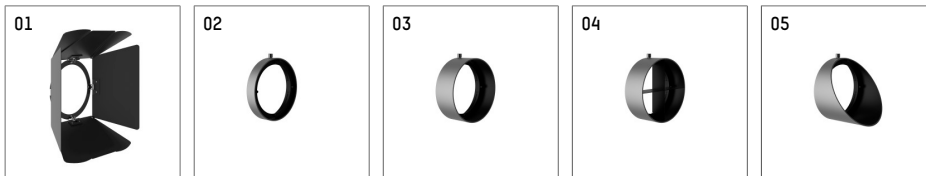

## 11654413 906-PA | silver

lo.nely 4  
spotlight  
LED | 55 W 3000 K

- spotlight lo.nely 4
- with recessed mounting plate
- for recessed installation into wall or ceiling
- passive thermo management
- with LED 4400 lm
- colour temperature: 3000 K
- colour rendering index: CRI >90
- L90 / B10 (50.000h)
- SDCM < 2
- net luminous flux: 3530 lm
- total load: 55 W
- luminous efficacy: 64,2 lm/W
- flood
- beam angle: 45 °
- with external LED power unit, electronic, 220-240 V, 0/50/60 Hz
- power supply: supply cord with plug connection 2x5x2,5 mm², length: 360 mm
- suitable for through wiring
- housing of die cast aluminium
- microprismatic filter with very high rate of light transmission
- ceiling plate of die cast aluminium
- color-, protection- and conversion-filters are available as accessory
- diameter: 96 mm, recessing diameter: 83 mm
- recessing depth: 115 mm, ceiling thickness: 1-45 mm
- rotatable 360°, 95° tiltable (can be fixed)
- weight: 2,25 kg
- protection rating: IP20
- protection class I
- 5 years Hoffmeister warranty
- Made in Germany
- maximum ambient temperature: 35 ° C
- certificates: manufactured according to DIN VDE 0711 / EN 60598, CE
- colour: silver
- 11654413 906-PA

### Optional accessories

description accessory general	dimensions in mm	item number	pic.-No.
antiglare flaps, 8-leaf barn door with connection ring 11656000721 (black) for spotlights lo.nely size 4		116 564 00 721	01
connection ring suitable for attachment of accessories for spotlights lo.nely size 4		116 560 00 906	02
tube screen suitable for attachment of accessories for spotlights lo.nely size 4		116 561 00 906	03
connection tube with cross louver suitable for attachment of accessories for spotlights lo.nely size 4		116 562 00 906	04
visor suitable for attachment of accessories for spotlights lo.nely size 4		116 563 00 906	05