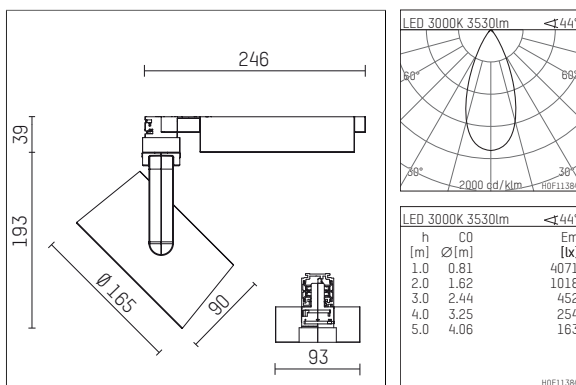

116 544 13 906 | silver

lo.nely 4
spotlight
LED | 55 W 3000 K

- spotlight lo.nely 4
- with 3 circuit universal adapter
- for Hoffmeister control.x tracks
- circuit selection is possible while adapter is inserted into the track
- passive thermo management
- with LED 4400 lm
- colour temperature: 3000 K
- colour rendering index: CRI >90
- L90 / B10 (50.000h)
- SDCM < 2
- net luminous flux: 3530 lm
- total load: 55 W
- luminous efficacy: 64,2 lm/W
- flood
- beam angle: 45 °
- LED power unit integrated in adapter, electronic (POTI), 220-240 V, 0/50/60 Hz
- temperature-controlled LED circuit board (NTC)
- amplitude dimming
- adapter with integrated potentiometer
- dimming range: 100-1 %
- housing of die cast aluminium
- adapter of fibreglass reinforced thermoplastic
- microprismatic filter with very high rate of light transmission
- color-, protection- and conversion-filters are available as accessory
- length: 246 mm, width: 93 mm, height: 232 mm
- rotatable 360°, 95° tilttable (can be fixed)
- weight: 2,15 kg
- protection rating: IP20
- protection class I
- 5 years Hoffmeister warranty
- Made in Germany
- maximum ambient temperature: 35 ° C
- certificates: manufactured according to DIN VDE 0711 / EN 60598, CE
- colour: silver
- 116 544 13 906

Additional optional accessory components

| description accessory general | dimensions in mm | item number | pic.-No. |
|---|------------------|----------------|----------|
| honeycomb louver für Strahler lo.nely Größe 4 | | 116 578 00 000 | 01 |
| sculpture lens for spotlights lo.nely size 4 | Ø: 146,5 | 116 571 00 000 | 02 |
| soft.shape lens for spotlights lo.nely size 4 | Ø: 146,5 | 116 570 00 000 | 03 |
| soft.spot lens for spotlights lo.nely size 4 | Ø: 146,5 | 116 574 00 000 | 03 |
| prismatic glass for spotlights lo.nely size 4 | Ø: 146,5 | 116 573 00 000 | 04 |
| wide flood structured glas for spotlights lo.nely size 4 | Ø: 146,5 | 116 572 00 000 | 02 |