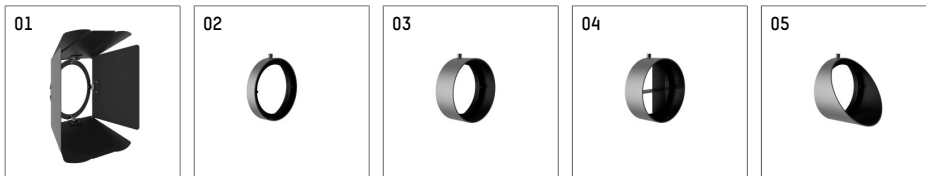

116 544 13 906
accessory

Optional accessories

description accessory general	dimensions in mm	item number	pic.-No.
antiglare flaps, 8-leaf barn door with connection ring 11656000721 (black) for spotlights lo.nely size 4		116 564 00 721	01
connection ring suitable for attachment of accessories for spotlights lo.nely size 4		116 560 00 906	02
tube screen suitable for attachment of accessories for spotlights lo.nely size 4		116 561 00 906	03
connection tube with cross louver suitable for attachment of accessories for spotlights lo.nely size 4		116 562 00 906	04
visor suitable for attachment of accessories for spotlights lo.nely size 4		116 563 00 906	05