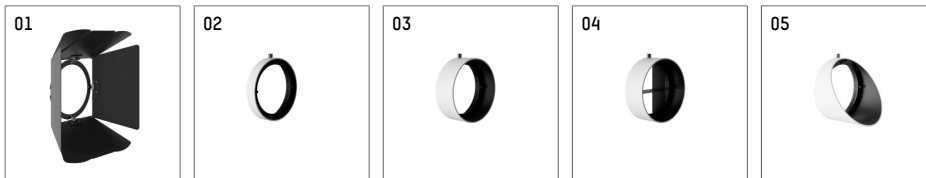

11654413 910-PA | white

lo.nely 4
spotlight
LED | 55 W 3000 K

- spotlight lo.nely 4
- with recessed mounting plate
- for recessed installation into wall or ceiling
- passive thermo management
- with LED 4400 lm
- colour temperature: 3000 K
- colour rendering index: CRI >90
- L90 / B10 (50.000h)
- SDCM < 2
- net luminous flux: 3530 lm
- total load: 55 W
- luminous efficacy: 64,2 lm/W
- flood
- beam angle: 45 °
- with external LED power unit, electronic, 220-240 V, 0/50/60 Hz
- power supply: supply cord with plug connection 2x5x2,5 mm², length: 360 mm
- suitable for through wiring
- housing of die cast aluminium
- microprismatic filter with very high rate of light transmission
- ceiling plate of die cast aluminium
- color-, protection- and conversion-filters are available as accessory
- diameter: 96 mm, recessing diameter: 83 mm
- recessing depth: 115 mm, ceiling thickness: 1-45 mm
- rotatable 360°, 95° tiltable (can be fixed)
- weight: 2,25 kg
- protection rating: IP20
- protection class I
- 5 years Hoffmeister warranty
- Made in Germany
- maximum ambient temperature: 35 ° C
- certificates: manufactured according to DIN VDE 0711 / EN 60598, CE
- colour: white (RAL9016)
- 11654413 910-PA

- Overview of accessories on the following page / s

11654413 910-PA
accessory

Optional accessories

description accessory general	dimensions in mm	item number	pic.-No.
antiglare flaps, 8-leaf barn door with connection ring 11656000721 (black) for spotlights lo.nely size 4		116 564 00 721	01
connection ring suitable for attachment of accessories for spotlights lo.nely size 4		116 560 00 910	02
tube screen suitable for attachment of accessories for spotlights lo.nely size 4		116 561 00 910	03
connection tube with cross louver suitable for attachment of accessories for spotlights lo.nely size 4		116 562 00 910	04
visor suitable for attachment of accessories for spotlights lo.nely size 4		116 563 00 910	05