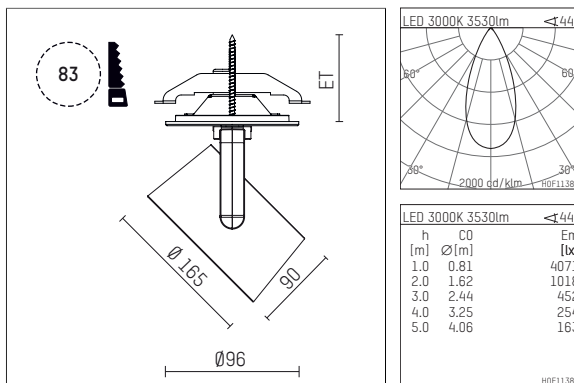

11654413 910-PA | white

lo.nely 4
spotlight
LED | 55 W 3000 K

- spotlight lo.nely 4
- with recessed mounting plate
- for recessed installation into wall or ceiling
- passive thermo management
- with LED 4400 lm
- colour temperature: 3000 K
- colour rendering index: CRI >90
- L90 / B10 (50.000h)
- SDCM < 2
- net luminous flux: 3530 lm
- total load: 55 W
- luminous efficacy: 64,2 lm/W
- flood
- beam angle: 45 °
- with external LED power unit, electronic, 220-240 V, 0/50/60 Hz
- power supply: supply cord with plug connection 2x5x2,5 mm², length: 360 mm
- suitable for through wiring
- housing of die cast aluminium
- microprismatic filter with very high rate of light transmission
- ceiling plate of die cast aluminium
- color-, protection- and conversion-filters are available as accessory
- diameter: 96 mm, recessing diameter: 83 mm
- recessing depth: 115 mm, ceiling thickness: 1-45 mm
- rotatable 360°, 95° tiltable (can be fixed)
- weight: 2,25 kg
- protection rating: IP20
- protection class I
- 5 years Hoffmeister warranty
- Made in Germany
- maximum ambient temperature: 35 ° C
- certificates: manufactured according to DIN VDE 0711 / EN 60598, CE
- colour: white (RAL9016)
- 11654413 910-PA

Additional optional accessory components

description accessory general	dimensions in mm	item number	pic.-No.
honeycomb louver für Strahler lo.nely Größe 4		116 578 00 000	01
sculpture lens for spotlights lo.nely size 4	Ø: 146,5	116 571 00 000	02
soft.shape lens for spotlights lo.nely size 4	Ø: 146,5	116 570 00 000	03
soft.spot lens for spotlights lo.nely size 4	Ø: 146,5	116 574 00 000	03
prismatic glass for spotlights lo.nely size 4	Ø: 146,5	116 573 00 000	04
wide flood structured glas for spotlights lo.nely size 4	Ø: 146,5	116 572 00 000	02