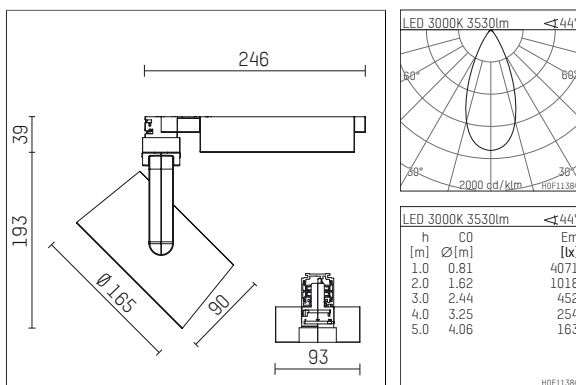

**116 544 13 910 | white**

lo.nely 4  
spotlight  
LED | 55 W 3000 K

- spotlight lo.nely 4
- with 3 circuit universal adapter
- for Hoffmeister control.x tracks
- circuit selection is possible while adapter is inserted into the track
- passive thermo management
- with LED 4400 lm
- colour temperature: 3000 K
- colour rendering index: CRI >90
- L90 / B10 (50.000h)
- SDCM < 2
- net luminous flux: 3530 lm
- total load: 55 W
- luminous efficacy: 64,2 lm/W
- flood
- beam angle: 45 °
- LED power unit integrated in adapter, electronic (POTI), 220-240 V, 0/50/60 Hz
- temperature-controlled LED circuit board (NTC)
- amplitude dimming
- adapter with integrated potentiometer
- dimming range: 100-1 %
- housing of die cast aluminium
- adapter of fibreglass reinforced thermoplastic
- microprismatic filter with very high rate of light transmission
- color-, protection- and conversion-filters are available as accessory
- length: 246 mm, width: 93 mm, height: 232 mm
- rotatable 360°, 95° tilttable (can be fixed)
- weight: 2,15 kg
- protection rating: IP20
- protection class I
- 5 years Hoffmeister warranty
- Made in Germany
- maximum ambient temperature: 35 ° C
- certificates: manufactured according to DIN VDE 0711 / EN 60598, CE
- colour: white (RAL9016)
- 116 544 13 910

### Additional optional accessory components

description accessory general	dimensions in mm	item number	pic.-No.
honeycomb louver für Strahler lo.nely Größe 4		116 578 00 000	01
sculpture lens for spotlights lo.nely size 4	Ø: 146,5	116 571 00 000	02
soft.shape lens for spotlights lo.nely size 4	Ø: 146,5	116 570 00 000	03
soft.spot lens for spotlights lo.nely size 4	Ø: 146,5	116 574 00 000	03
prismatic glass for spotlights lo.nely size 4	Ø: 146,5	116 573 00 000	04
wide flood structured glas for spotlights lo.nely size 4	Ø: 146,5	116 572 00 000	02