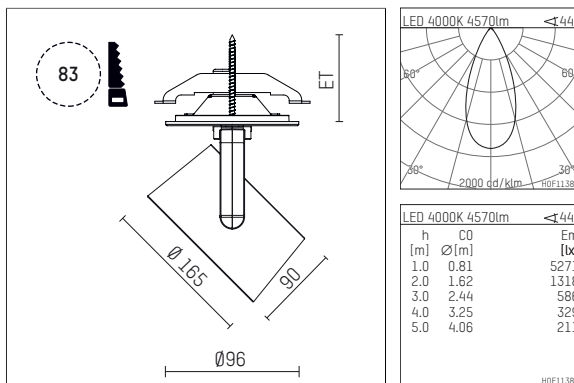

## 11654414 721-PA | black

lo.nely 4  
spotlight  
LED | 55 W 4000 K

- spotlight lo.nely 4
- with recessed mounting plate
- for recessed installation into wall or ceiling
- passive thermo management
- with LED 5700 lm
- colour temperature: 4000 K
- colour rendering index: CRI >80
- L90 / B10 (50.000h)
- SDCM < 2
- net luminous flux: 4570 lm
- total load: 55 W
- luminous efficacy: 83,1 lm/W
- flood
- beam angle: 45 °
- with external LED power unit, electronic, 220-240 V, 0/50/60 Hz
- power supply: supply cord with plug connection 2x5x2,5 mm<sup>2</sup>, length: 360 mm
- suitable for through wiring
- housing of die cast aluminium
- microprismatic filter with very high rate of light transmission
- ceiling plate of die cast aluminium
- color-, protection- and conversion-filters are available as accessory
- diameter: 96 mm, recessing diameter: 83 mm
- recessing depth: 115 mm, ceiling thickness: 1-45 mm
- rotatable 360°, 95° tiltable (can be fixed)
- weight: 2,25 kg
- protection rating: IP20
- protection class I
- 5 years Hoffmeister warranty
- Made in Germany
- maximum ambient temperature: 35 ° C
- certificates: manufactured according to DIN VDE 0711 / EN 60598, CE
- colour: black
- 11654414 721-PA

### Additional optional accessory components

description accessory general	dimensions in mm	item number	pic.-No.
honeycomb louver für Strahler lo.nely Größe 4		116 578 00 000	01
sculpture lens for spotlights lo.nely size 4	Ø: 146,5	116 571 00 000	02
soft.shape lens for spotlights lo.nely size 4	Ø: 146,5	116 570 00 000	03
soft.spot lens for spotlights lo.nely size 4	Ø: 146,5	116 574 00 000	03
prismatic glass for spotlights lo.nely size 4	Ø: 146,5	116 573 00 000	04
wide flood structured glas for spotlights lo.nely size 4	Ø: 146,5	116 572 00 000	02