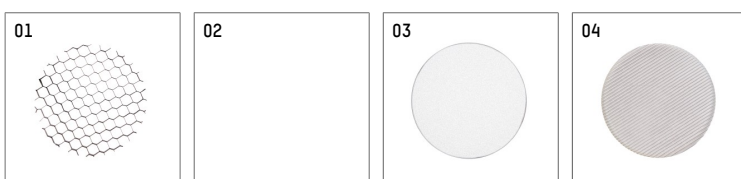

## 11654414 721-PA | black

lo.nely 4  
spotlight  
LED | 55 W 4000 K

- spotlight lo.nely 4
- with recessed mounting plate
- for recessed installation into wall or ceiling
- passive thermo management
- with LED 5700 lm
- colour temperature: 4000 K
- colour rendering index: CRI >80
- L90 / B10 (50.000h)
- SDCM < 2
- net luminous flux: 4570 lm
- total load: 55 W
- luminous efficacy: 83,1 lm/W
- flood
- beam angle: 45 °
- with external LED power unit, electronic, 220-240 V, 0/50/60 Hz
- power supply: supply cord with plug connection 2x5x2,5 mm<sup>2</sup>, length: 360 mm
- suitable for through wiring
- housing of die cast aluminium
- microprismatic filter with very high rate of light transmission
- ceiling plate of die cast aluminium
- color-, protection- and conversion-filters are available as accessory
- diameter: 96 mm, recessing diameter: 83 mm
- recessing depth: 115 mm, ceiling thickness: 1-45 mm
- rotatable 360°, 95° tiltable (can be fixed)
- weight: 2,25 kg
- protection rating: IP20
- protection class I
- 5 years Hoffmeister warranty
- Made in Germany
- maximum ambient temperature: 35 ° C
- certificates: manufactured according to DIN VDE 0711 / EN 60598, CE
- colour: black
- 11654414 721-PA

### Additional optional accessory components

description accessory general	dimensions in mm	item number	pic.-No.
honeycomb louver für Strahler lo.nely Größe 4		116 578 00 000	01
sculpture lens for spotlights lo.nely size 4	Ø: 146,5	116 571 00 000	02
soft.shape lens for spotlights lo.nely size 4	Ø: 146,5	116 570 00 000	03
soft.spot lens for spotlights lo.nely size 4	Ø: 146,5	116 574 00 000	03
prismatic glass for spotlights lo.nely size 4	Ø: 146,5	116 573 00 000	04
wide flood structured glas for spotlights lo.nely size 4	Ø: 146,5	116 572 00 000	02