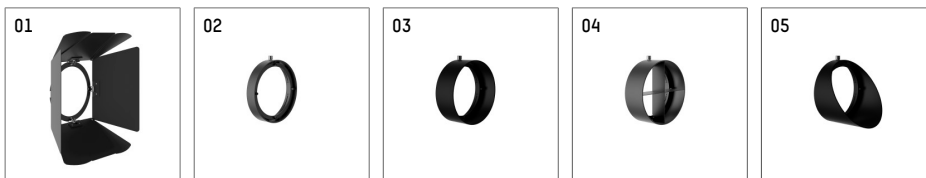

## 11654414 721-PA | black

lo.nely 4  
spotlight  
LED | 55 W 4000 K

- spotlight lo.nely 4
- with recessed mounting plate
- for recessed installation into wall or ceiling
- passive thermo management
- with LED 5700 lm
- colour temperature: 4000 K
- colour rendering index: CRI >80
- L90 / B10 (50.000h)
- SDCM < 2
- net luminous flux: 4570 lm
- total load: 55 W
- luminous efficacy: 83,1 lm/W
- flood
- beam angle: 45 °
- with external LED power unit, electronic, 220-240 V, 0/50/60 Hz
- power supply: supply cord with plug connection 2x5x2,5 mm<sup>2</sup>, length: 360 mm
- suitable for through wiring
- housing of die cast aluminium
- microprismatic filter with very high rate of light transmission
- ceiling plate of die cast aluminium
- color-, protection- and conversion-filters are available as accessory
- diameter: 96 mm, recessing diameter: 83 mm
- recessing depth: 115 mm, ceiling thickness: 1-45 mm
- rotatable 360°, 95° tiltable (can be fixed)
- weight: 2,25 kg
- protection rating: IP20
- protection class I
- 5 years Hoffmeister warranty
- Made in Germany
- maximum ambient temperature: 35 ° C
- certificates: manufactured according to DIN VDE 0711 / EN 60598, CE
- colour: black
- 11654414 721-PA

### Optional accessories

description accessory general	dimensions in mm	item number	pic.-No.
antiglare flaps, 8-leaf barn door with connection ring 11656000721 (black) for spotlights lo.nely size 4		116 564 00 721	01
connection ring suitable for attachment of accessories for spotlights lo.nely size 4		116 560 00 721	02
tube screen suitable for attachment of accessories for spotlights lo.nely size 4		116 561 00 721	03
connection tube with cross louver suitable for attachment of accessories for spotlights lo.nely size 4		116 562 00 721	04
visor suitable for attachment of accessories for spotlights lo.nely size 4		116 563 00 721	05