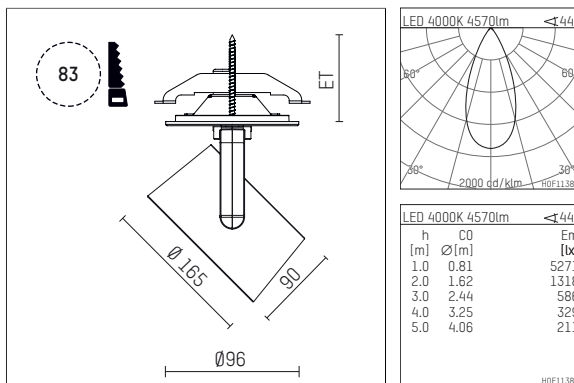

## 11654414 906-PA | silver

lo.nely 4  
spotlight  
LED | 55 W 4000 K

- spotlight lo.nely 4
- with recessed mounting plate
- for recessed installation into wall or ceiling
- passive thermo management
- with LED 5700 lm
- colour temperature: 4000 K
- colour rendering index: CRI >80
- L90 / B10 (50.000h)
- SDCM < 2
- net luminous flux: 4570 lm
- total load: 55 W
- luminous efficacy: 83,1 lm/W
- flood
- beam angle: 45 °
- with external LED power unit, electronic, 220-240 V, 0/50/60 Hz
- power supply: supply cord with plug connection 2x5x2,5 mm², length: 360 mm
- suitable for through wiring
- housing of die cast aluminium
- microprismatic filter with very high rate of light transmission
- ceiling plate of die cast aluminium
- color-, protection- and conversion-filters are available as accessory
- diameter: 96 mm, recessing diameter: 83 mm
- recessing depth: 115 mm, ceiling thickness: 1-45 mm
- rotatable 360°, 95° tiltable (can be fixed)
- weight: 2,25 kg
- protection rating: IP20
- protection class I
- 5 years Hoffmeister warranty
- Made in Germany
- maximum ambient temperature: 35 °C
- certificates: manufactured according to DIN VDE 0711 / EN 60598, CE
- colour: silver
- 11654414 906-PA

### Additional optional accessory components

description accessory general	dimensions in mm	item number	pic.-No.
honeycomb louver für Strahler lo.nely Größe 4		116 578 00 000	01
sculpture lens for spotlights lo.nely size 4	Ø: 146,5	116 571 00 000	02
soft.shape lens for spotlights lo.nely size 4	Ø: 146,5	116 570 00 000	03
soft.spot lens for spotlights lo.nely size 4	Ø: 146,5	116 574 00 000	03
prismatic glass for spotlights lo.nely size 4	Ø: 146,5	116 573 00 000	04
wide flood structured glas for spotlights lo.nely size 4	Ø: 146,5	116 572 00 000	02