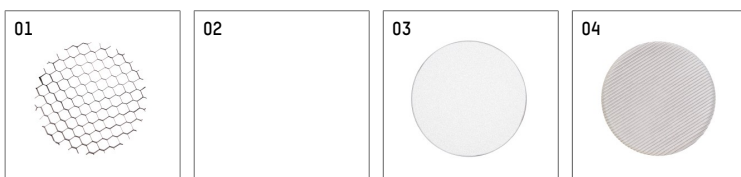

## 11654414 906-PA | silver

lo.nely 4  
spotlight  
LED | 55 W 4000 K

- spotlight lo.nely 4
- with recessed mounting plate
- for recessed installation into wall or ceiling
- passive thermo management
- with LED 5700 lm
- colour temperature: 4000 K
- colour rendering index: CRI >80
- L90 / B10 (50.000h)
- SDCM < 2
- net luminous flux: 4570 lm
- total load: 55 W
- luminous efficacy: 83,1 lm/W
- flood
- beam angle: 45 °
- with external LED power unit, electronic, 220-240 V, 0/50/60 Hz
- power supply: supply cord with plug connection 2x5x2,5 mm², length: 360 mm
- suitable for through wiring
- housing of die cast aluminium
- microprismatic filter with very high rate of light transmission
- ceiling plate of die cast aluminium
- color-, protection- and conversion-filters are available as accessory
- diameter: 96 mm, recessing diameter: 83 mm
- recessing depth: 115 mm, ceiling thickness: 1-45 mm
- rotatable 360°, 95° tiltable (can be fixed)
- weight: 2,25 kg
- protection rating: IP20
- protection class I
- 5 years Hoffmeister warranty
- Made in Germany
- maximum ambient temperature: 35 °C
- certificates: manufactured according to DIN VDE 0711 / EN 60598, CE
- colour: silver
- 11654414 906-PA

### Additional optional accessory components

description accessory general	dimensions in mm	item number	pic.-No.
honeycomb louver für Strahler lo.nely Größe 4		116 578 00 000	01
sculpture lens for spotlights lo.nely size 4	Ø: 146,5	116 571 00 000	02
soft.shape lens for spotlights lo.nely size 4	Ø: 146,5	116 570 00 000	03
soft.spot lens for spotlights lo.nely size 4	Ø: 146,5	116 574 00 000	03
prismatic glass for spotlights lo.nely size 4	Ø: 146,5	116 573 00 000	04
wide flood structured glas for spotlights lo.nely size 4	Ø: 146,5	116 572 00 000	02