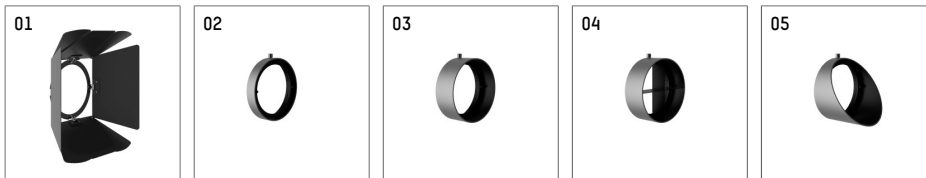

## 11654414 906-PA | silver

lo.nely 4  
spotlight  
LED | 55 W 4000 K

- spotlight lo.nely 4
- with recessed mounting plate
- for recessed installation into wall or ceiling
- passive thermo management
- with LED 5700 lm
- colour temperature: 4000 K
- colour rendering index: CRI >80
- L90 / B10 (50.000h)
- SDCM < 2
- net luminous flux: 4570 lm
- total load: 55 W
- luminous efficacy: 83,1 lm/W
- flood
- beam angle: 45 °
- with external LED power unit, electronic, 220-240 V, 0/50/60 Hz
- power supply: supply cord with plug connection 2x5x2,5 mm², length: 360 mm
- suitable for through wiring
- housing of die cast aluminium
- microprismatic filter with very high rate of light transmission
- ceiling plate of die cast aluminium
- color-, protection- and conversion-filters are available as accessory
- diameter: 96 mm, recessing diameter: 83 mm
- recessing depth: 115 mm, ceiling thickness: 1-45 mm
- rotatable 360°, 95° tiltable (can be fixed)
- weight: 2,25 kg
- protection rating: IP20
- protection class I
- 5 years Hoffmeister warranty
- Made in Germany
- maximum ambient temperature: 35 °C
- certificates: manufactured according to DIN VDE 0711 / EN 60598, CE
- colour: silver
- 11654414 906-PA

### Optional accessories

description accessory general	dimensions in mm	item number	pic.-No.
antiglare flaps, 8-leaf barn door with connection ring 11656000721 (black) for spotlights lo.nely size 4		116 564 00 721	01
connection ring suitable for attachment of accessories for spotlights lo.nely size 4		116 560 00 906	02
tube screen suitable for attachment of accessories for spotlights lo.nely size 4		116 561 00 906	03
connection tube with cross louver suitable for attachment of accessories for spotlights lo.nely size 4		116 562 00 906	04
visor suitable for attachment of accessories for spotlights lo.nely size 4		116 563 00 906	05