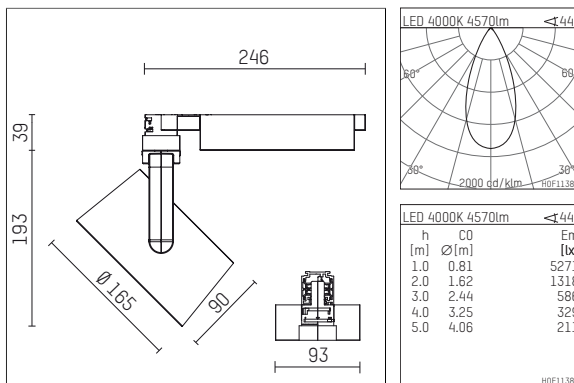

**116 544 14 906 | silver**

lo.nely 4  
spotlight  
LED | 55 W 4000 K

- spotlight lo.nely 4
- with 3 circuit universal adapter
- for Hoffmeister control.x tracks
- circuit selection is possible while adapter is inserted into the track
- passive thermo management
- with LED 5700 lm
- colour temperature: 4000 K
- colour rendering index: CRI >80
- L90 / B10 (50.000h)
- SDCM < 2
- net luminous flux: 4570 lm
- total load: 55 W
- luminous efficacy: 83,1 lm/W
- flood
- beam angle: 45 °
- LED power unit integrated in adapter, electronic (POTI), 220-240 V, 0/50/60 Hz
- temperature-controlled LED circuit board (NTC)
- amplitude dimming
- adapter with integrated potentiometer
- dimming range: 100-1 %
- housing of die cast aluminium
- adapter of fibreglass reinforced thermoplastic
- microprismatic filter with very high rate of light transmission
- color-, protection- and conversion-filters are available as accessory
- length: 246 mm, width: 93 mm, height: 232 mm
- rotatable 360°, 95° tilttable (can be fixed)
- weight: 2,15 kg
- protection rating: IP20
- protection class I
- 5 years Hoffmeister warranty
- Made in Germany
- maximum ambient temperature: 35 ° C
- certificates: manufactured according to DIN VDE 0711 / EN 60598, CE
- colour: silver
- 116 544 14 906

### Additional optional accessory components

description accessory general	dimensions in mm	item number	pic.-No.
honeycomb louver für Strahler lo.nely Größe 4		116 578 00 000	01
sculpture lens for spotlights lo.nely size 4	Ø: 146,5	116 571 00 000	02
soft.shape lens for spotlights lo.nely size 4	Ø: 146,5	116 570 00 000	03
soft.spot lens for spotlights lo.nely size 4	Ø: 146,5	116 574 00 000	03
prismatic glass for spotlights lo.nely size 4	Ø: 146,5	116 573 00 000	04
wide flood structured glas for spotlights lo.nely size 4	Ø: 146,5	116 572 00 000	02