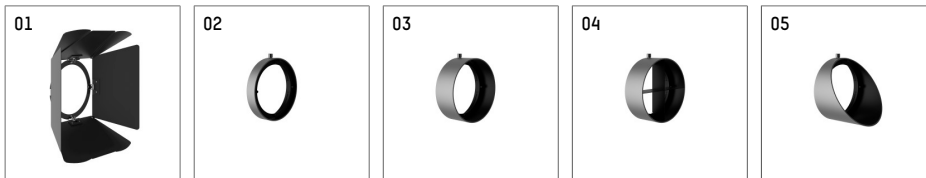

**116 544 14 906 | silver**

lo.nely 4  
spotlight  
LED | 55 W 4000 K

- spotlight lo.nely 4
- with 3 circuit universal adapter
- for Hoffmeister control.x tracks
- circuit selection is possible while adapter is inserted into the track
- passive thermo management
- with LED 5700 lm
- colour temperature: 4000 K
- colour rendering index: CRI >80
- L90 / B10 (50.000h)
- SDCM < 2
- net luminous flux: 4570 lm
- total load: 55 W
- luminous efficacy: 83,1 lm/W
- flood
- beam angle: 45 °
- LED power unit integrated in adapter, electronic (POTI), 220-240 V, 0/50/60 Hz
- temperature-controlled LED circuit board (NTC)
- amplitude dimming
- adapter with integrated potentiometer
- dimming range: 100-1 %
- housing of die cast aluminium
- adapter of fibreglass reinforced thermoplastic
- microprismatic filter with very high rate of light transmission
- color-, protection- and conversion-filters are available as accessory
- length: 246 mm, width: 93 mm, height: 232 mm
- rotatable 360°, 95° tilttable (can be fixed)
- weight: 2,15 kg
- protection rating: IP20
- protection class I
- 5 years Hoffmeister warranty
- Made in Germany
- maximum ambient temperature: 35 ° C
- certificates: manufactured according to DIN VDE 0711 / EN 60598, CE
- colour: silver
- 116 544 14 906

### Optional accessories

description accessory general	dimensions in mm	item number	pic.-No.
antiglare flaps, 8-leaf barn door with connection ring 11656000721 (black) for spotlights lo.nely size 4		116 564 00 721	01
connection ring suitable for attachment of accessories for spotlights lo.nely size 4		116 560 00 906	02
tube screen suitable for attachment of accessories for spotlights lo.nely size 4		116 561 00 906	03
connection tube with cross louver suitable for attachment of accessories for spotlights lo.nely size 4		116 562 00 906	04
visor suitable for attachment of accessories for spotlights lo.nely size 4		116 563 00 906	05