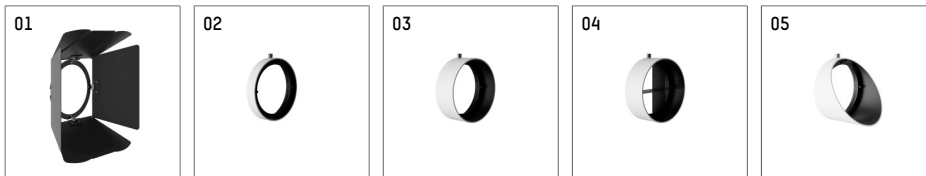

11654414 910-PA | white

lo.nely 4
spotlight
LED | 55 W 4000 K

- spotlight lo.nely 4
- with recessed mounting plate
- for recessed installation into wall or ceiling
- passive thermo management
- with LED 5700 lm
- colour temperature: 4000 K
- colour rendering index: CRI >80
- L90 / B10 (50.000h)
- SDCM < 2
- net luminous flux: 4570 lm
- total load: 55 W
- luminous efficacy: 83,1 lm/W
- flood
- beam angle: 45 °
- with external LED power unit, electronic, 220-240 V, 0/50/60 Hz
- temperature-controlled LED circuit board (NTC)
- power supply: supply cord with plug connection 2x5x2,5 mm², length: 360 mm
- suitable for through wiring
- housing of die cast aluminium
- microprismatic filter with very high rate of light transmission
- ceiling plate of die cast aluminium
- color-, protection- and conversion-filters are available as accessory
- diameter: 96 mm, recessing diameter: 83 mm
- recessing depth: 115 mm, ceiling thickness: 1-45 mm
- rotatable 360°, 95° tiltable (can be fixed)
- weight: 2,25 kg
- protection rating: IP20
- protection class I
- 5 years Hoffmeister warranty
- Made in Germany
- maximum ambient temperature: 35 ° C
- certificates: manufactured according to DIN VDE 0711 / EN 60598, CE
- colour: white (RAL9016)
- 11654414 910-PA

- Overview of accessories on the following page / s

11654414 910-PA
accessory

Optional accessories

description accessory general	dimensions in mm	item number	pic.-No.
antiglare flaps, 8-leaf barn door with connection ring 11656000721 (black) for spotlights lo.nely size 4		116 564 00 721	01
connection ring suitable for attachment of accessories for spotlights lo.nely size 4		116 560 00 910	02
tube screen suitable for attachment of accessories for spotlights lo.nely size 4		116 561 00 910	03
connection tube with cross louver suitable for attachment of accessories for spotlights lo.nely size 4		116 562 00 910	04
visor suitable for attachment of accessories for spotlights lo.nely size 4		116 563 00 910	05