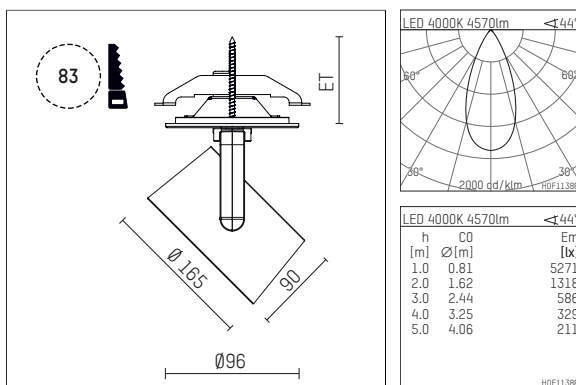

11654414 910-PA | white

lo.nely 4
spotlight
LED | 55 W 4000 K

- spotlight lo.nely 4
- with recessed mounting plate
- for recessed installation into wall or ceiling
- passive thermo management
- with LED 5700 lm
- colour temperature: 4000 K
- colour rendering index: CRI >80
- L90 / B10 (50.000h)
- SDCM < 2
- net luminous flux: 4570 lm
- total load: 55 W
- luminous efficacy: 83,1 lm/W
- flood
- beam angle: 45 °
- with external LED power unit, electronic, 220-240 V, 0/50/60 Hz
- temperature-controlled LED circuit board (NTC)
- power supply: supply cord with plug connection 2x5x2,5 mm², length: 360 mm
- suitable for through wiring
- housing of die cast aluminium
- microprismatic filter with very high rate of light transmission
- ceiling plate of die cast aluminium
- color-, protection- and conversion-filters are available as accessory
- diameter: 96 mm, recessing diameter: 83 mm
- recessing depth: 115 mm, ceiling thickness: 1-45 mm
- rotatable 360°, 95° tiltable (can be fixed)
- weight: 2,25 kg
- protection rating: IP20
- protection class I
- 5 years Hoffmeister warranty
- Made in Germany
- maximum ambient temperature: 35 ° C
- certificates: manufactured according to DIN VDE 0711 / EN 60598, CE
- colour: white (RAL9016)
- 11654414 910-PA

Additional optional accessory components

description accessory general	dimensions in mm	item number	pic.-No.
honeycomb louver für Strahler lo.nely Größe 4		116 578 00 000	01
sculpture lens for spotlights lo.nely size 4	Ø: 146,5	116 571 00 000	02
soft.shape lens for spotlights lo.nely size 4	Ø: 146,5	116 570 00 000	03
soft.spot lens for spotlights lo.nely size 4	Ø: 146,5	116 574 00 000	03
prismatic glass for spotlights lo.nely size 4	Ø: 146,5	116 573 00 000	04
wide flood structured glas for spotlights lo.nely size 4	Ø: 146,5	116 572 00 000	02