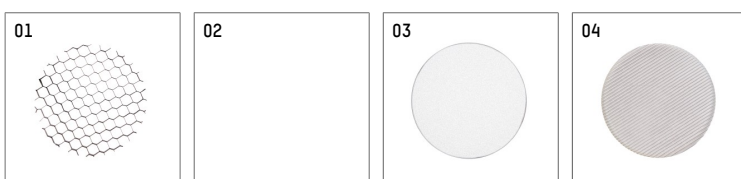

11654414 910-PA | white

lo.nely 4
spotlight
LED | 55 W 4000 K

- spotlight lo.nely 4
- with recessed mounting plate
- for recessed installation into wall or ceiling
- passive thermo management
- with LED 5700 lm
- colour temperature: 4000 K
- colour rendering index: CRI >80
- L90 / B10 (50.000h)
- SDCM < 2
- net luminous flux: 4570 lm
- total load: 55 W
- luminous efficacy: 83,1 lm/W
- flood
- beam angle: 45 °
- with external LED power unit, electronic, 220-240 V, 0/50/60 Hz
- temperature-controlled LED circuit board (NTC)
- power supply: supply cord with plug connection 2x5x2,5 mm², length: 360 mm
- suitable for through wiring
- housing of die cast aluminium
- microprismatic filter with very high rate of light transmission
- ceiling plate of die cast aluminium
- color-, protection- and conversion-filters are available as accessory
- diameter: 96 mm, recessing diameter: 83 mm
- recessing depth: 115 mm, ceiling thickness: 1-45 mm
- rotatable 360°, 95° tiltable (can be fixed)
- weight: 2,25 kg
- protection rating: IP20
- protection class I
- 5 years Hoffmeister warranty
- Made in Germany
- maximum ambient temperature: 35 ° C
- certificates: manufactured according to DIN VDE 0711 / EN 60598, CE
- colour: white (RAL9016)
- 11654414 910-PA

Additional optional accessory components

description accessory general	dimensions in mm	item number	pic.-No.
honeycomb louver für Strahler lo.nely Größe 4		116 578 00 000	01
sculpture lens for spotlights lo.nely size 4	Ø: 146,5	116 571 00 000	02
soft.shape lens for spotlights lo.nely size 4	Ø: 146,5	116 570 00 000	03
soft.spot lens for spotlights lo.nely size 4	Ø: 146,5	116 574 00 000	03
prismatic glass for spotlights lo.nely size 4	Ø: 146,5	116 573 00 000	04
wide flood structured glas for spotlights lo.nely size 4	Ø: 146,5	116 572 00 000	02