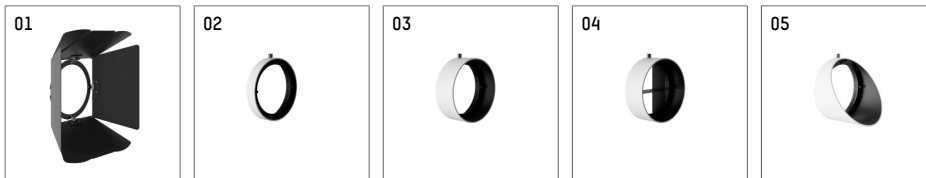

116 544 14 910 | white

lo.nely 4
spotlight
LED | 55 W 4000 K

- spotlight lo.nely 4
- with 3 circuit universal adapter
- for Hoffmeister control.x tracks
- circuit selection is possible while adapter is inserted into the track
- passive thermo management
- with LED 5700 lm
- colour temperature: 4000 K
- colour rendering index: CRI >80
- L90 / B10 (50.000h)
- SDCM < 2
- net luminous flux: 4570 lm
- total load: 55 W
- luminous efficacy: 83,1 lm/W
- flood
- beam angle: 45 °
- LED power unit integrated in adapter, electronic (POTI), 220-240 V, 0/50/60 Hz
- temperature-controlled LED circuit board (NTC)
- amplitude dimming
- adapter with integrated potentiometer
- dimming range: 100-1 %
- housing of die cast aluminium
- adapter of fibreglass reinforced thermoplastic
- microprismatic filter with very high rate of light transmission
- color-, protection- and conversion-filters are available as accessory
- length: 246 mm, width: 93 mm, height: 232 mm
- rotatable 360°, 95° tilttable (can be fixed)
- weight: 2,15 kg
- protection rating: IP20
- protection class I
- 5 years Hoffmeister warranty
- Made in Germany
- maximum ambient temperature: 35 ° C
- certificates: manufactured according to DIN VDE 0711 / EN 60598, CE
- colour: white (RAL9016)
- 116 544 14 910

- Overview of accessories on the following page / s

116 544 14 910
accessory

Optional accessories

description accessory general	dimensions in mm	item number	pic.-No.
antiglare flaps, 8-leaf barn door with connection ring 11656000721 (black) for spotlights lo.nely size 4		116 564 00 721	01
connection ring suitable for attachment of accessories for spotlights lo.nely size 4		116 560 00 910	02
tube screen suitable for attachment of accessories for spotlights lo.nely size 4		116 561 00 910	03
connection tube with cross louver suitable for attachment of accessories for spotlights lo.nely size 4		116 562 00 910	04
visor suitable for attachment of accessories for spotlights lo.nely size 4		116 563 00 910	05