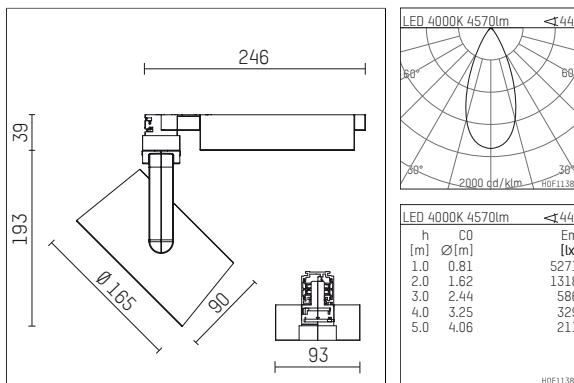

116 544 14 910 | white

lo.nely 4
spotlight
LED | 55 W 4000 K

- spotlight lo.nely 4
- with 3 circuit universal adapter
- for Hoffmeister control.x tracks
- circuit selection is possible while adapter is inserted into the track
- passive thermo management
- with LED 5700 lm
- colour temperature: 4000 K
- colour rendering index: CRI >80
- L90 / B10 (50.000h)
- SDCM < 2
- net luminous flux: 4570 lm
- total load: 55 W
- luminous efficacy: 83,1 lm/W
- flood
- beam angle: 45 °
- LED power unit integrated in adapter, electronic (POTI), 220-240 V, 0/50/60 Hz
- temperature-controlled LED circuit board (NTC)
- amplitude dimming
- adapter with integrated potentiometer
- dimming range: 100-1 %
- housing of die cast aluminium
- adapter of fibreglass reinforced thermoplastic
- microprismatic filter with very high rate of light transmission
- color-, protection- and conversion-filters are available as accessory
- length: 246 mm, width: 93 mm, height: 232 mm
- rotatable 360°, 95° tilttable (can be fixed)
- weight: 2,15 kg
- protection rating: IP20
- protection class I
- 5 years Hoffmeister warranty
- Made in Germany
- maximum ambient temperature: 35 ° C
- certificates: manufactured according to DIN VDE 0711 / EN 60598, CE
- colour: white (RAL9016)
- 116 544 14 910

Additional optional accessory components

description accessory general	dimensions in mm	item number	pic.-No.
honeycomb louver für Strahler lo.nely Größe 4		116 578 00 000	01
sculpture lens for spotlights lo.nely size 4	Ø: 146,5	116 571 00 000	02
soft.shape lens for spotlights lo.nely size 4	Ø: 146,5	116 570 00 000	03
soft.spot lens for spotlights lo.nely size 4	Ø: 146,5	116 574 00 000	03
prismatic glass for spotlights lo.nely size 4	Ø: 146,5	116 573 00 000	04
wide flood structured glas for spotlights lo.nely size 4	Ø: 146,5	116 572 00 000	02