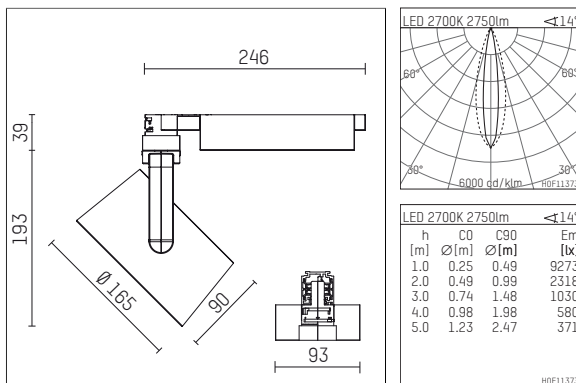

116 546 02 906 D | silver

lo.nely 4 | Oval Flood
floodlight
LED | 55 W 2700 K

- floodlight lo.nely 4 Oval Flood
- with 3 circuit DALI adapter
- for Hoffmeister control.x tracks
- circuit selection is possible while adapter is inserted into the track
- with horizontal oval.flood light distribution
- passive thermo management
- with LED 3300 lm
- colour temperature: 2700 K
- colour rendering index: CRI >90
- L90 / B10 (50.000h)
- SDCM < 3
- net luminous flux: 2750 lm
- total load: 55 W
- luminous efficacy: 50,0 lm/W
- oval flood horizontal
- LED power unit integrated in adapter, electronic (DALI), 220-240 V, 0/50/60 Hz
- temperature-controlled LED circuit board (NTC)
- amplitude dimming
- dimming range: 100-1 %
- housing of die cast aluminium
- adapter of fibreglass reinforced thermoplastic
- microprismatic filter with very high rate of light transmission
- *UNDEFINED TEXT*
- length: 246 mm, width: 93 mm, height: 232 mm
- rotatable 360°, 95° tilttable (can be fixed)
- weight: 2,15 kg
- protection rating: IP20
- protection class I
- 5 years Hoffmeister warranty
- Made in Germany
- maximum ambient temperature: 35 °C
- certificates: manufactured according to DIN VDE 0711 / EN 60598, CE
- colour: silver
- 116 546 02 906 D