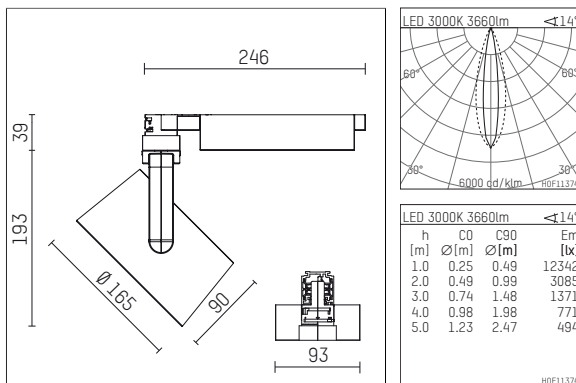

## 116 546 03 721 D | black

lo.nely 4 | Oval Flood  
floodlight  
LED | 55 W 3000 K

- floodlight lo.nely 4 Oval Flood
- with 3 circuit DALI adapter
- for Hoffmeister control.x tracks
- circuit selection is possible while adapter is inserted into the track
- with horizontal oval.flood light distribution
- passive thermo management
- with LED 4400 lm
- colour temperature: 3000 K
- colour rendering index: CRI >90
- L90 / B10 (50.000h)
- SDCM < 2
- net luminous flux: 3660 lm
- total load: 55 W
- luminous efficacy: 66,5 lm/W
- oval flood horizontal
- LED power unit integrated in adapter, electronic (DALI), 220-240 V, 0/50/60 Hz
- temperature-controlled LED circuit board (NTC)
- amplitude dimming
- dimming range: 100-1 %
- housing of die cast aluminium
- adapter of fibreglass reinforced thermoplastic
- microprismatic filter with very high rate of light transmission
- \*UNDEFINED TEXT\*
- length: 246 mm, width: 93 mm, height: 232 mm
- rotatable 360°, 95° tilttable (can be fixed)
- weight: 2,15 kg
- protection rating: IP20
- protection class I
- 5 years Hoffmeister warranty
- Made in Germany
- maximum ambient temperature: 35 °C
- certificates: manufactured according to DIN VDE 0711 / EN 60598, CE
- colour: black
- 116 546 03 721 D