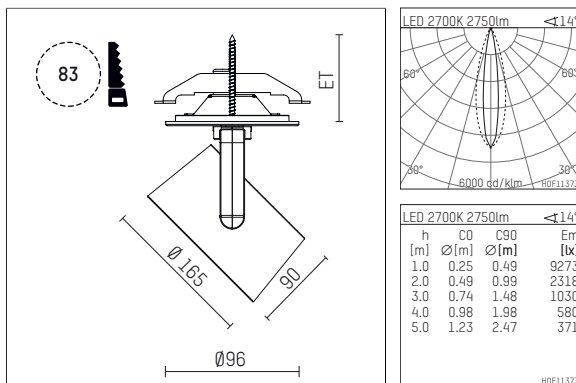

11654612 721-PA | black

lo.nely 4 | Oval Flood
floodlight

LED | 55 W 2700 K

- floodlight lo.nely 4 Oval Flood
- with recessed mounting plate
- for recessed installation into wall or ceiling
- with horizontal oval flood light distribution
- passive thermo management
- with LED 3300 lm
- colour temperature: 2700 K
- colour rendering index: CRI >90
- L90 / B10 (50.000h)
- SDCM < 3
- net luminous flux: 2750 lm
- total load: 55 W
- luminous efficacy: 50,0 lm/W
- oval flood horizontal
- with external LED power unit, electronic, 220-240 V, 0/50/60 Hz
- temperature-controlled LED circuit board (NTC)
- power supply: supply cord with plug connection 2x5x2,5 mm², length: 360 mm
- suitable for through wiring
- housing of die cast aluminium
- microprismatic filter with very high rate of light transmission
- ceiling plate of die cast aluminium
- *UNDEFINED TEXT*
- diameter: 96 mm, recessing diameter: 83 mm
- recessing depth: 115 mm, ceiling thickness: 1-45 mm
- rotatable 360°, 95° tilttable (can be fixed)
- weight: 2,25 kg
- protection rating: IP20
- protection class I
- 5 years Hoffmeister warranty
- Made in Germany
- maximum ambient temperature: 35 °C
- certificates: manufactured according to DIN VDE 0711 / EN 60598, CE
- colour: black
- 11654612 721-PA