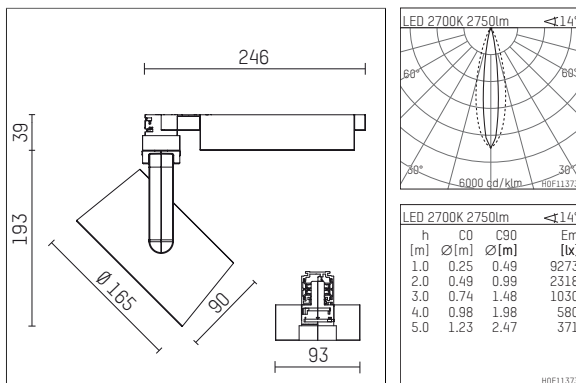

116 546 12 721 | black

lo.nely 4 | Oval Flood
floodlight
LED | 55 W 2700 K

- floodlight lo.nely 4 Oval Flood
- with 3 circuit universal adapter
- for Hoffmeister control.x tracks
- circuit selection is possible while adapter is inserted into the track
- with horizontal oval.flood light distribution
- passive thermo.management
- with LED 3300 lm
- colour temperature: 2700 K
- colour rendering index: CRI >90
- L90 / B10 (50.000h)
- SDCM < 3
- net luminous flux: 2750 lm
- total load: 55 W
- luminous efficacy: 50,0 lm/W
- oval flood horizontal
- LED power unit integrated in adapter, electronic (POTI), 220-240 V, 0/50/60 Hz
- temperature-controlled LED circuit board (NTC)
- amplitude dimming
- adapter with integrated potentiometer
- dimming range: 100-1 %
- housing of die cast aluminium
- adapter of fibreglass reinforced thermoplastic
- microprismatic filter with very high rate of light transmission
- *UNDEFINED TEXT*
- length: 246 mm, width: 93 mm, height: 232 mm
- rotatable 360°, 95° tiltable (can be fixed)
- weight: 2,15 kg
- protection rating: IP20
- protection class I
- 5 years Hoffmeister warranty
- Made in Germany
- maximum ambient temperature: 35 ° C
- certificates: manufactured according to DIN VDE 0711 / EN 60598, CE
- colour: black
- 116 546 12 721
