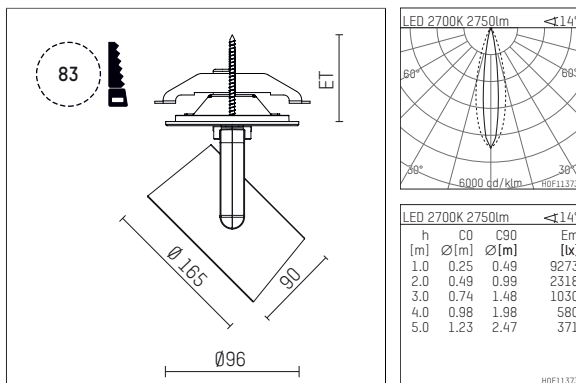

11654612 906-PA | silver

lo.nely 4 | Oval Flood
floodlight
LED | 55 W 2700 K

- floodlight lo.nely 4 Oval Flood
- with recessed mounting plate
- for recessed installation into wall or ceiling
- with horizontal oval flood light distribution
- passive thermo management
- with LED 3300 lm
- colour temperature: 2700 K
- colour rendering index: CRI >90
- L90 / B10 (50.000h)
- SDCM < 3
- net luminous flux: 2750 lm
- total load: 55 W
- luminous efficacy: 50,0 lm/W
- oval flood horizontal
- with external LED power unit, electronic, 220-240 V, 0/50/60 Hz
- temperature-controlled LED circuit board (NTC)
- power supply: supply cord with plug connection 2x5x2,5 mm², length: 360 mm
- suitable for through wiring
- housing of die cast aluminium
- microprismatic filter with very high rate of light transmission
- ceiling plate of die cast aluminium
- *UNDEFINED TEXT*
- diameter: 96 mm, recessing diameter: 83 mm
- recessing depth: 115 mm, ceiling thickness: 1-45 mm
- rotatable 360°, 95° tilttable (can be fixed)
- weight: 2,25 kg
- protection rating: IP20
- protection class I
- 5 years Hoffmeister warranty
- Made in Germany
- maximum ambient temperature: 35 °C
- certificates: manufactured according to DIN VDE 0711 / EN 60598, CE
- colour: silver
- 11654612 906-PA