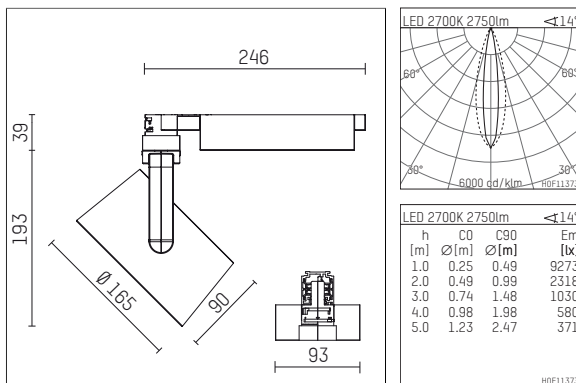

**116 546 12 906 | silver**

lo.nely 4 | Oval Flood  
floodlight

LED | 55 W 2700 K

- floodlight lo.nely 4 Oval Flood
- with 3 circuit universal adapter
- for Hoffmeister control.x tracks
- circuit selection is possible while adapter is inserted into the track
- with horizontal oval.flood light distribution
- passive thermo.management
- with LED 3300 lm
- colour temperature: 2700 K
- colour rendering index: CRI >90
- L90 / B10 (50.000h)
- SDCM < 3
- net luminous flux: 2750 lm
- total load: 55 W
- luminous efficacy: 50,0 lm/W
- oval flood horizontal
- LED power unit integrated in adapter, electronic (POTI), 220-240 V, 0/50/60 Hz
- temperature-controlled LED circuit board (NTC)
- amplitude dimming
- adapter with integrated potentiometer
- dimming range: 100-1 %
- housing of die cast aluminium
- adapter of fibreglass reinforced thermoplastic
- microprismatic filter with very high rate of light transmission
- \*UNDEFINED TEXT\*
- length: 246 mm, width: 93 mm, height: 232 mm
- rotatable 360°, 95° tiltable (can be fixed)
- weight: 2,15 kg
- protection rating: IP20
- protection class I
- 5 years Hoffmeister warranty
- Made in Germany
- maximum ambient temperature: 35 ° C
- certificates: manufactured according to DIN VDE 0711 / EN 60598, CE
- colour: silver
- 116 546 12 906