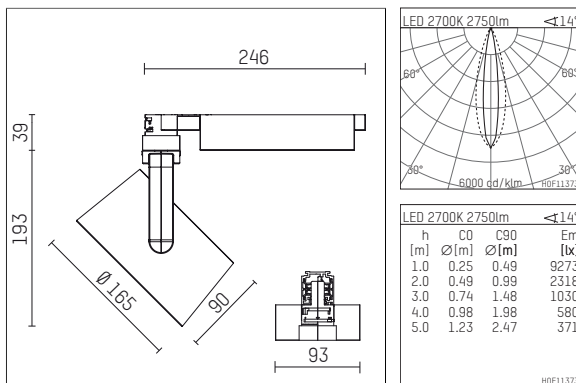

116 546 12 910 | white

lo.nely 4 | Oval Flood
floodlight
LED | 55 W 2700 K

- floodlight lo.nely 4 Oval Flood
- with 3 circuit universal adapter
- for Hoffmeister control.x tracks
- circuit selection is possible while adapter is inserted into the track
- with horizontal oval.flood light distribution
- passive thermo management
- with LED 3300 lm
- colour temperature: 2700 K
- colour rendering index: CRI >90
- L90 / B10 (50.000h)
- SDCM < 3
- net luminous flux: 2750 lm
- total load: 55 W
- luminous efficacy: 50,0 lm/W
- oval flood horizontal
- LED power unit integrated in adapter, electronic (POTI), 220-240 V, 0/50/60 Hz
- temperature-controlled LED circuit board (NTC)
- amplitude dimming
- adapter with integrated potentiometer
- dimming range: 100-1 %
- housing of die cast aluminium
- adapter of fibreglass reinforced thermoplastic
- microprismatic filter with very high rate of light transmission
- *UNDEFINED TEXT*
- length: 246 mm, width: 93 mm, height: 232 mm
- rotatable 360°, 95° tiltable (can be fixed)
- weight: 2,15 kg
- protection rating: IP20
- protection class I
- 5 years Hoffmeister warranty
- Made in Germany
- maximum ambient temperature: 35 ° C
- certificates: manufactured according to DIN VDE 0711 / EN 60598, CE
- colour: white (RAL9016)
- 116 546 12 910
