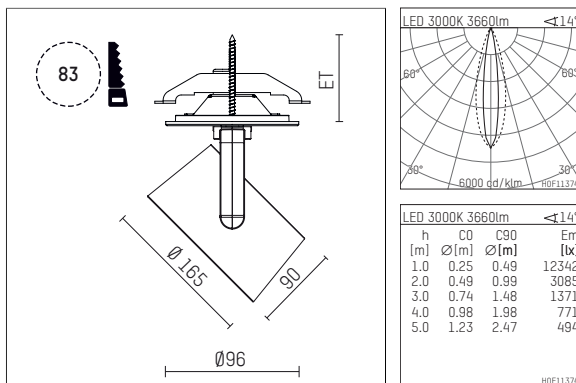

## 11654613 721-PA | black

lo.nely 4 | Oval Flood  
floodlight  
LED | 55 W 3000 K

- floodlight lo.nely 4 Oval Flood
- with recessed mounting plate
- for recessed installation into wall or ceiling
- with horizontal oval flood light distribution
- passive thermo management
- with LED 4400 lm
- colour temperature: 3000 K
- colour rendering index: CRI >90
- L90 / B10 (50.000h)
- SDCM < 2
- net luminous flux: 3660 lm
- total load: 55 W
- luminous efficacy: 66,5 lm/W
- oval flood horizontal
- with external LED power unit, electronic, 220-240 V, 0/50/60 Hz
- temperature-controlled LED circuit board (NTC)
- power supply: supply cord with plug connection 2x5x2,5 mm<sup>2</sup>, length: 360 mm
- suitable for through wiring
- housing of die cast aluminium
- microprismatic filter with very high rate of light transmission
- ceiling plate of die cast aluminium
- \*UNDEFINED TEXT\*
- diameter: 96 mm, recessing diameter: 83 mm
- recessing depth: 115 mm, ceiling thickness: 1-45 mm
- rotatable 360°, 95° tiltable (can be fixed)
- weight: 2,25 kg
- protection rating: IP20
- protection class I
- 5 years Hoffmeister warranty
- Made in Germany
- maximum ambient temperature: 35 °C
- certificates: manufactured according to DIN VDE 0711 / EN 60598, CE
- colour: black
- 11654613 721-PA