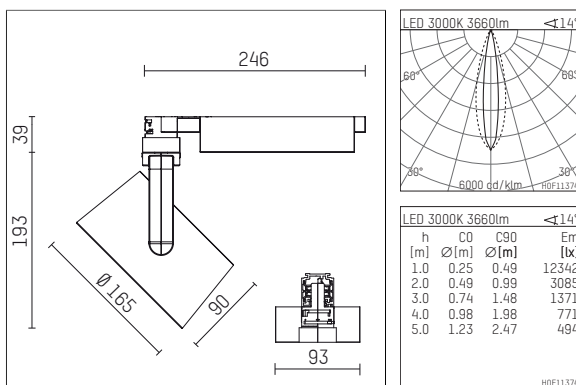

116 546 13 721 | black

lo.nely 4 | Oval Flood
floodlight
LED | 55 W 3000 K

- floodlight lo.nely 4 Oval Flood
- with 3 circuit universal adapter
- for Hoffmeister control.x tracks
- circuit selection is possible while adapter is inserted into the track
- with horizontal oval.flood light distribution
- passive thermo.management
- with LED 4400 lm
- colour temperature: 3000 K
- colour rendering index: CRI >90
- L90 / B10 (50.000h)
- SDCM < 2
- net luminous flux: 3660 lm
- total load: 55 W
- luminous efficacy: 66,5 lm/W
- oval flood horizontal
- LED power unit integrated in adapter, electronic (POTI), 220-240 V, 0/50/60 Hz
- temperature-controlled LED circuit board (NTC)
- amplitude dimming
- adapter with integrated potentiometer
- dimming range: 100-1 %
- housing of die cast aluminium
- adapter of fibreglass reinforced thermoplastic
- microprismatic filter with very high rate of light transmission
- *UNDEFINED TEXT*
- length: 246 mm, width: 93 mm, height: 232 mm
- rotatable 360°, 95° tiltable (can be fixed)
- weight: 2,15 kg
- protection rating: IP20
- protection class I
- 5 years Hoffmeister warranty
- Made in Germany
- maximum ambient temperature: 35 ° C
- certificates: manufactured according to DIN VDE 0711 / EN 60598, CE
- colour: black
- 116 546 13 721
