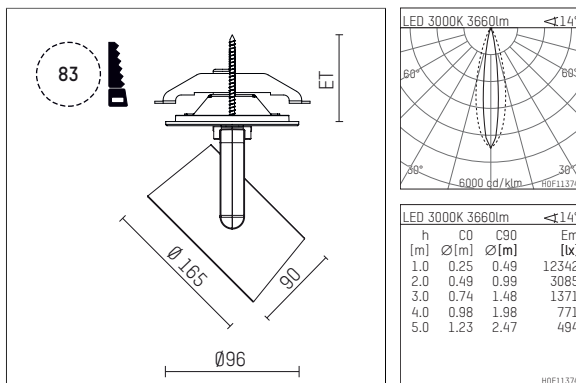

## 11654613 906-PA | silver

lo.nely 4 | Oval Flood  
floodlight  
LED | 55 W 3000 K

- floodlight lo.nely 4 Oval Flood
- with recessed mounting plate
- for recessed installation into wall or ceiling
- with horizontal oval flood light distribution
- passive thermo management
- with LED 4400 lm
- colour temperature: 3000 K
- colour rendering index: CRI >90
- L90 / B10 (50.000h)
- SDCM < 2
- net luminous flux: 3660 lm
- total load: 55 W
- luminous efficacy: 66,5 lm/W
- oval flood horizontal
- with external LED power unit, electronic, 220-240 V, 0/50/60 Hz
- temperature-controlled LED circuit board (NTC)
- power supply: supply cord with plug connection 2x5x2,5 mm<sup>2</sup>, length: 360 mm
- suitable for through wiring
- housing of die cast aluminium
- microprismatic filter with very high rate of light transmission
- ceiling plate of die cast aluminium
- \*UNDEFINED TEXT\*
- diameter: 96 mm, recessing diameter: 83 mm
- recessing depth: 115 mm, ceiling thickness: 1-45 mm
- rotatable 360°, 95° tilttable (can be fixed)
- weight: 2,25 kg
- protection rating: IP20
- protection class I
- 5 years Hoffmeister warranty
- Made in Germany
- maximum ambient temperature: 35 °C
- certificates: manufactured according to DIN VDE 0711 / EN 60598, CE
- colour: silver
- 11654613 906-PA