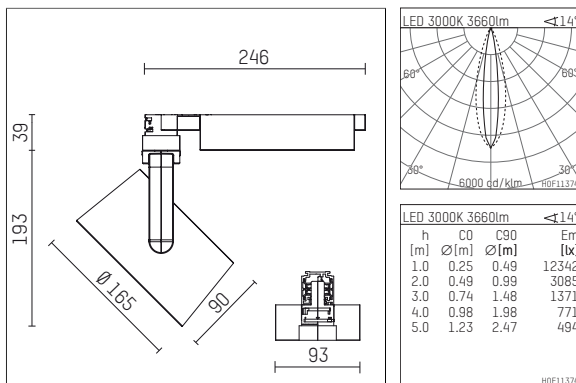

116 546 13 906 | silver

lo.nely 4 | Oval Flood
floodlight
LED | 55 W 3000 K

- floodlight lo.nely 4 Oval Flood
- with 3 circuit universal adapter
- for Hoffmeister control.x tracks
- circuit selection is possible while adapter is inserted into the track
- with horizontal oval.flood light distribution
- passive thermo.management
- with LED 4400 lm
- colour temperature: 3000 K
- colour rendering index: CRI >90
- L90 / B10 (50.000h)
- SDCM < 2
- net luminous flux: 3660 lm
- total load: 55 W
- luminous efficacy: 66,5 lm/W
- oval flood horizontal
- LED power unit integrated in adapter, electronic (POTI), 220-240 V, 0/50/60 Hz
- temperature-controlled LED circuit board (NTC)
- amplitude dimming
- adapter with integrated potentiometer
- dimming range: 100-1 %
- housing of die cast aluminium
- adapter of fibreglass reinforced thermoplastic
- microprismatic filter with very high rate of light transmission
- *UNDEFINED TEXT*
- length: 246 mm, width: 93 mm, height: 232 mm
- rotatable 360°, 95° tiltable (can be fixed)
- weight: 2,15 kg
- protection rating: IP20
- protection class I
- 5 years Hoffmeister warranty
- Made in Germany
- maximum ambient temperature: 35 ° C
- certificates: manufactured according to DIN VDE 0711 / EN 60598, CE
- colour: silver
- 116 546 13 906
