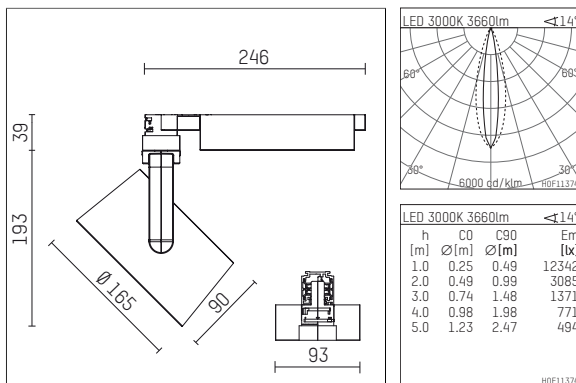

**116 546 13 910 | white**

lo.nely 4 | Oval Flood  
floodlight  
LED | 55 W 3000 K

- floodlight lo.nely 4 Oval Flood
- with 3 circuit universal adapter
- for Hoffmeister control.x tracks
- circuit selection is possible while adapter is inserted into the track
- with horizontal oval.flood light distribution
- passive thermo management
- with LED 4400 lm
- colour temperature: 3000 K
- colour rendering index: CRI >90
- L90 / B10 (50.000h)
- SDCM < 2
- net luminous flux: 3660 lm
- total load: 55 W
- luminous efficacy: 66,5 lm/W
- oval flood horizontal
- LED power unit integrated in adapter, electronic (POTI), 220-240 V, 0/50/60 Hz
- temperature-controlled LED circuit board (NTC)
- amplitude dimming
- adapter with integrated potentiometer
- dimming range: 100-1 %
- housing of die cast aluminium
- adapter of fibreglass reinforced thermoplastic
- microprismatic filter with very high rate of light transmission
- \*UNDEFINED TEXT\*
- length: 246 mm, width: 93 mm, height: 232 mm
- rotatable 360°, 95° tiltable (can be fixed)
- weight: 2,15 kg
- protection rating: IP20
- protection class I
- 5 years Hoffmeister warranty
- Made in Germany
- maximum ambient temperature: 35 ° C
- certificates: manufactured according to DIN VDE 0711 / EN 60598, CE
- colour: white (RAL9016)
- 116 546 13 910